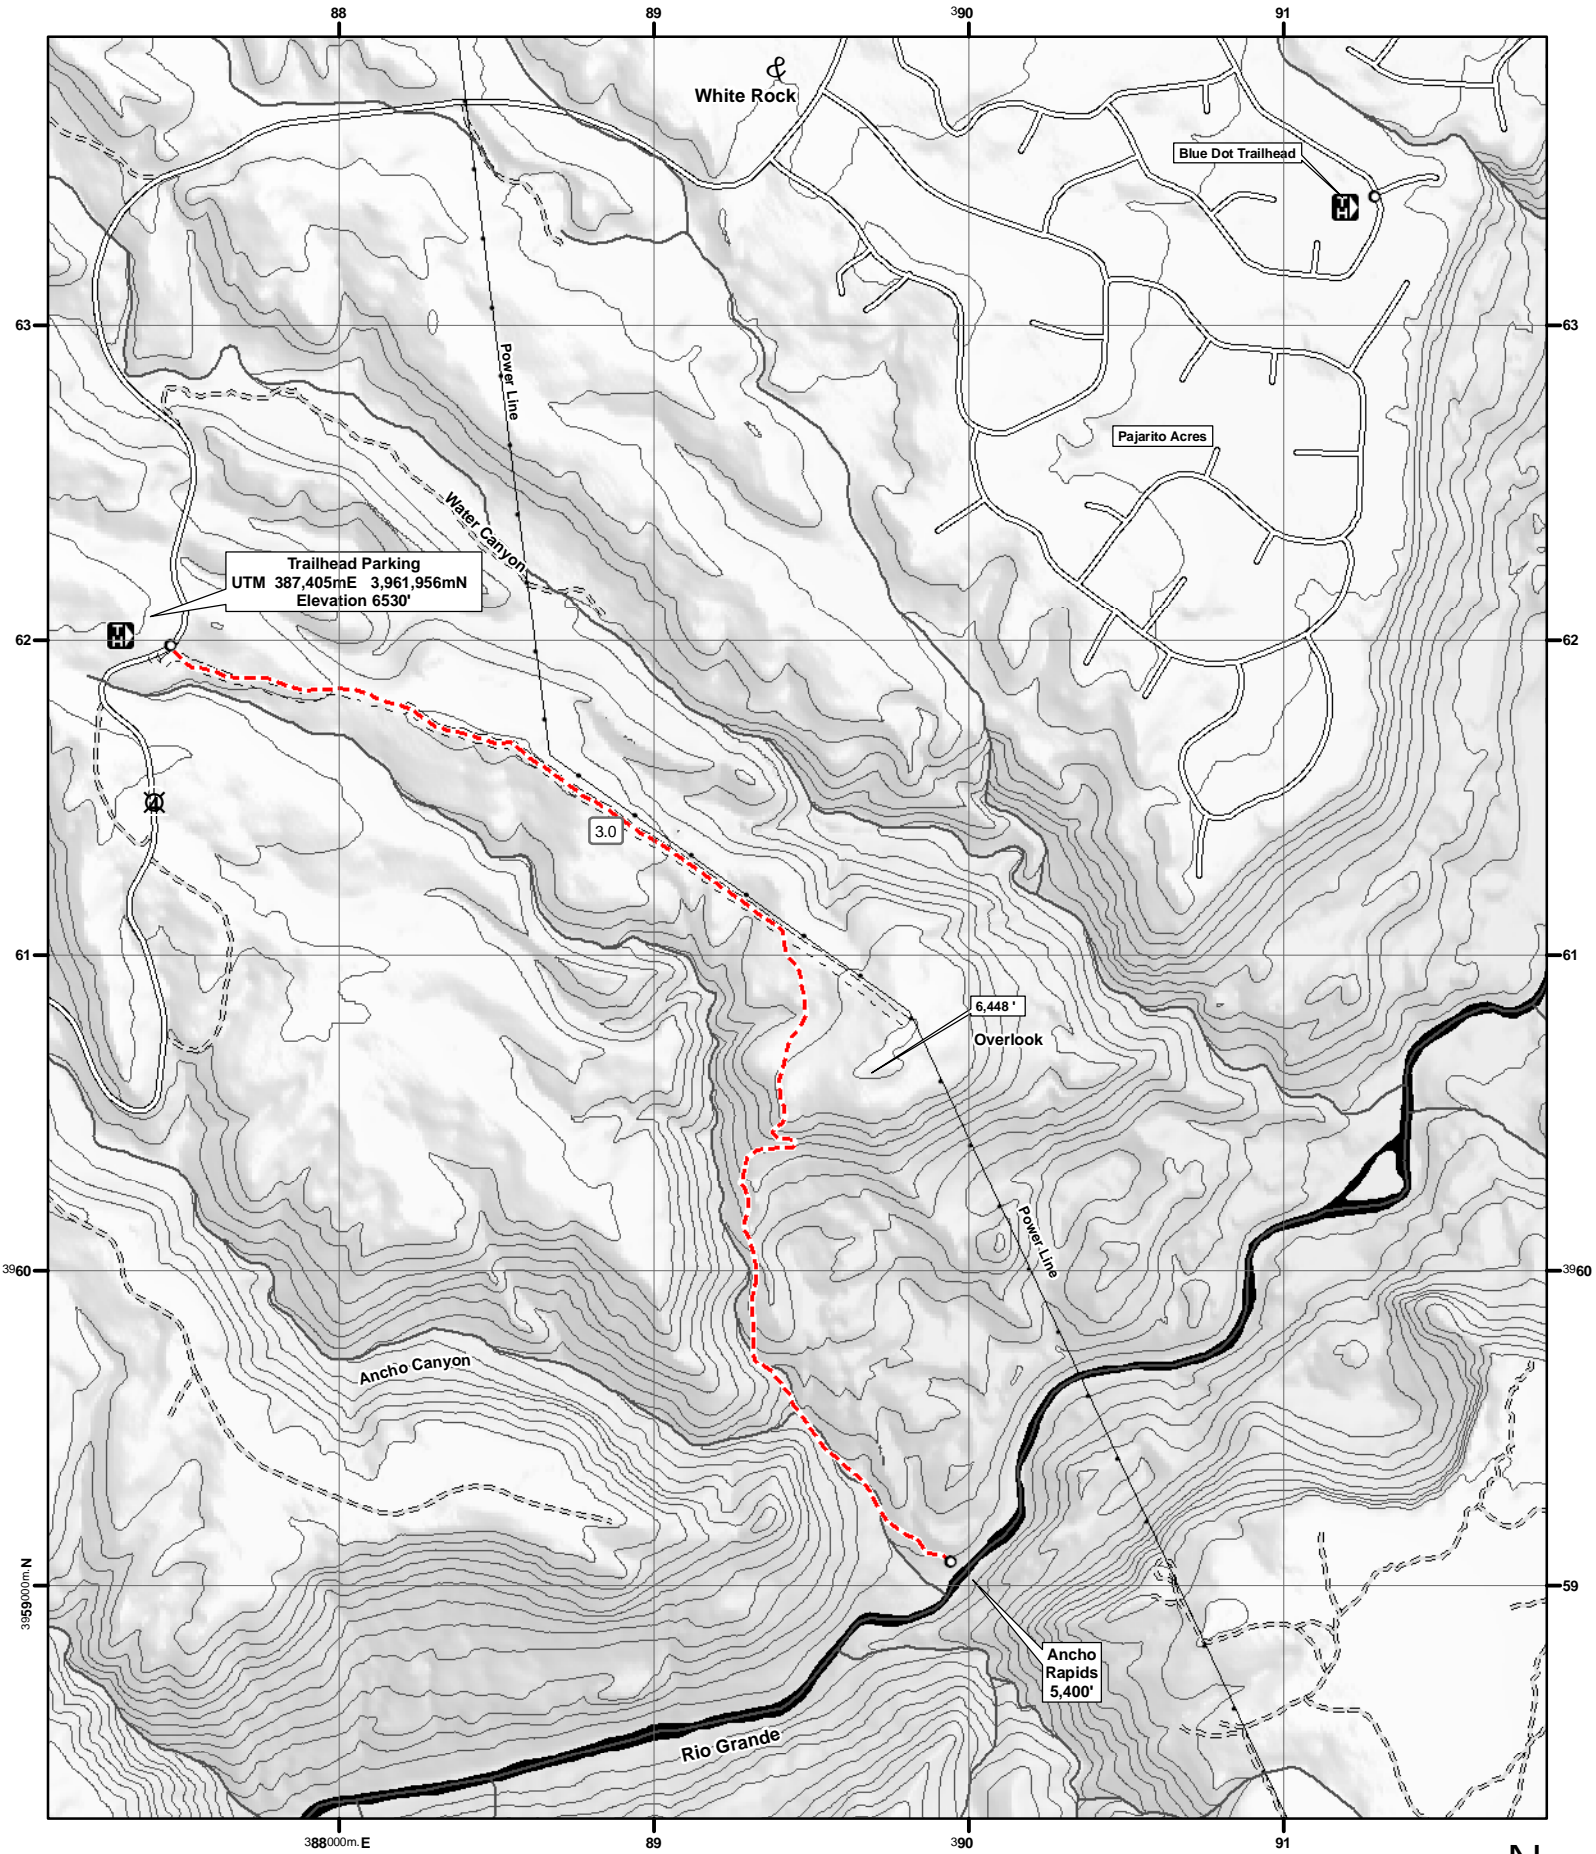

33 Ancho Rapids

Primary Trail - - - - -
Other Trails a a a a a a a a
Mileage ! - [0.5] - !

0 0.25 0.5 1 Miles

1:24,000
CONTOUR INTERVAL 80 FEET

UTM 13 S NAD 1927
1000 Meter Grid