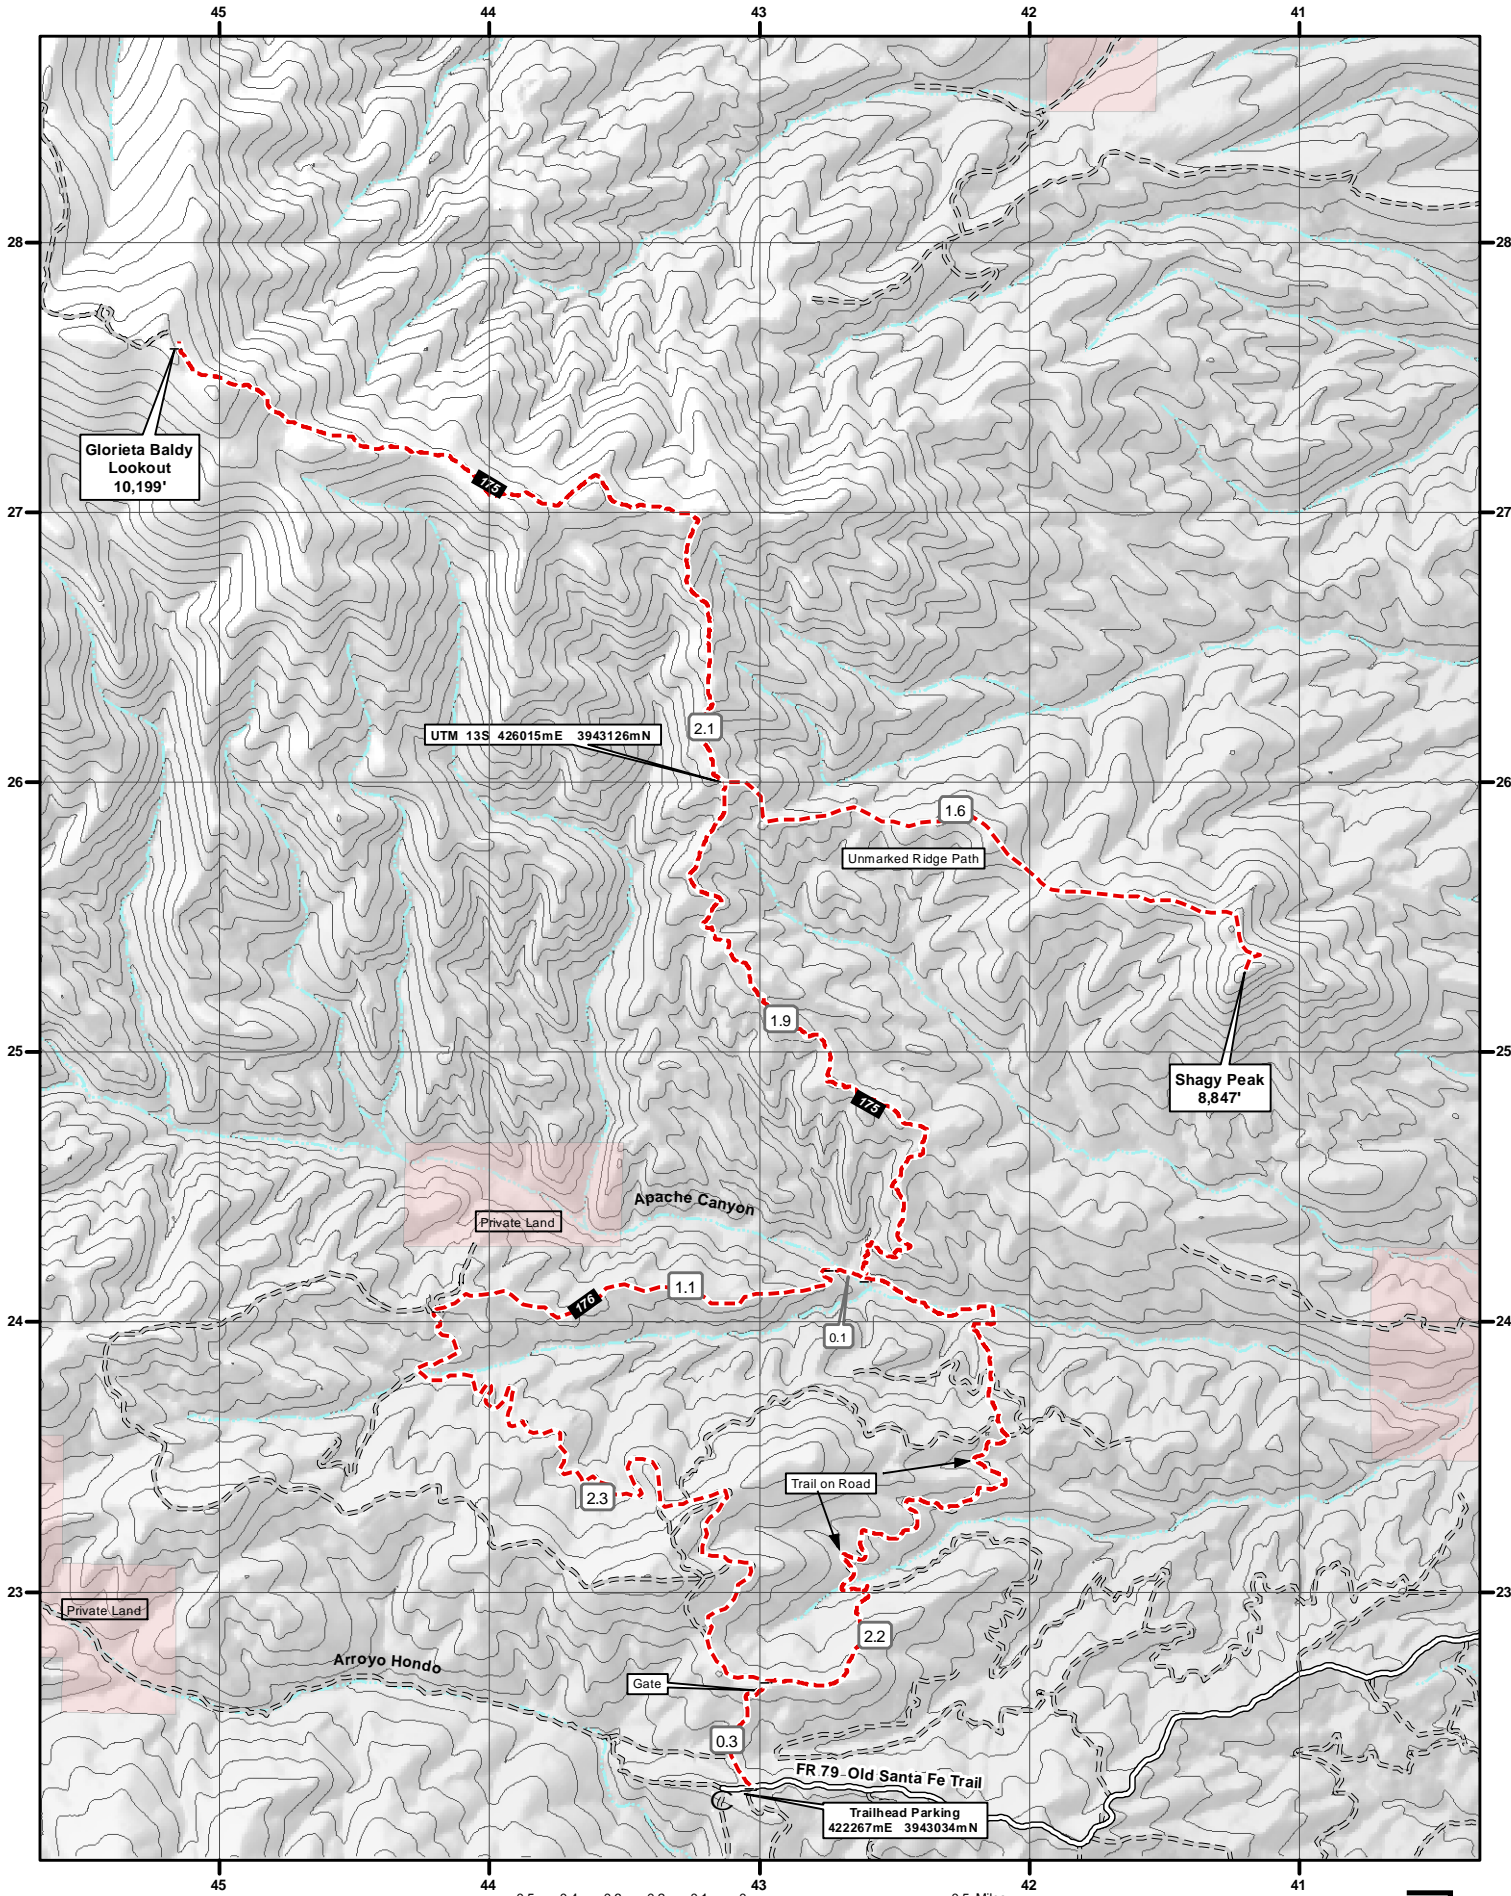

20 Apache Canyon Loop - Glorieta Baldy - Shaggy Peak

Primary Trail -----
 Other Trails - - - - -
 Mileage - - - - - 0.5

CONTOUR INTERVAL 80 FEET

UTM 13 S NAD 1927
 1000 Meter Grid