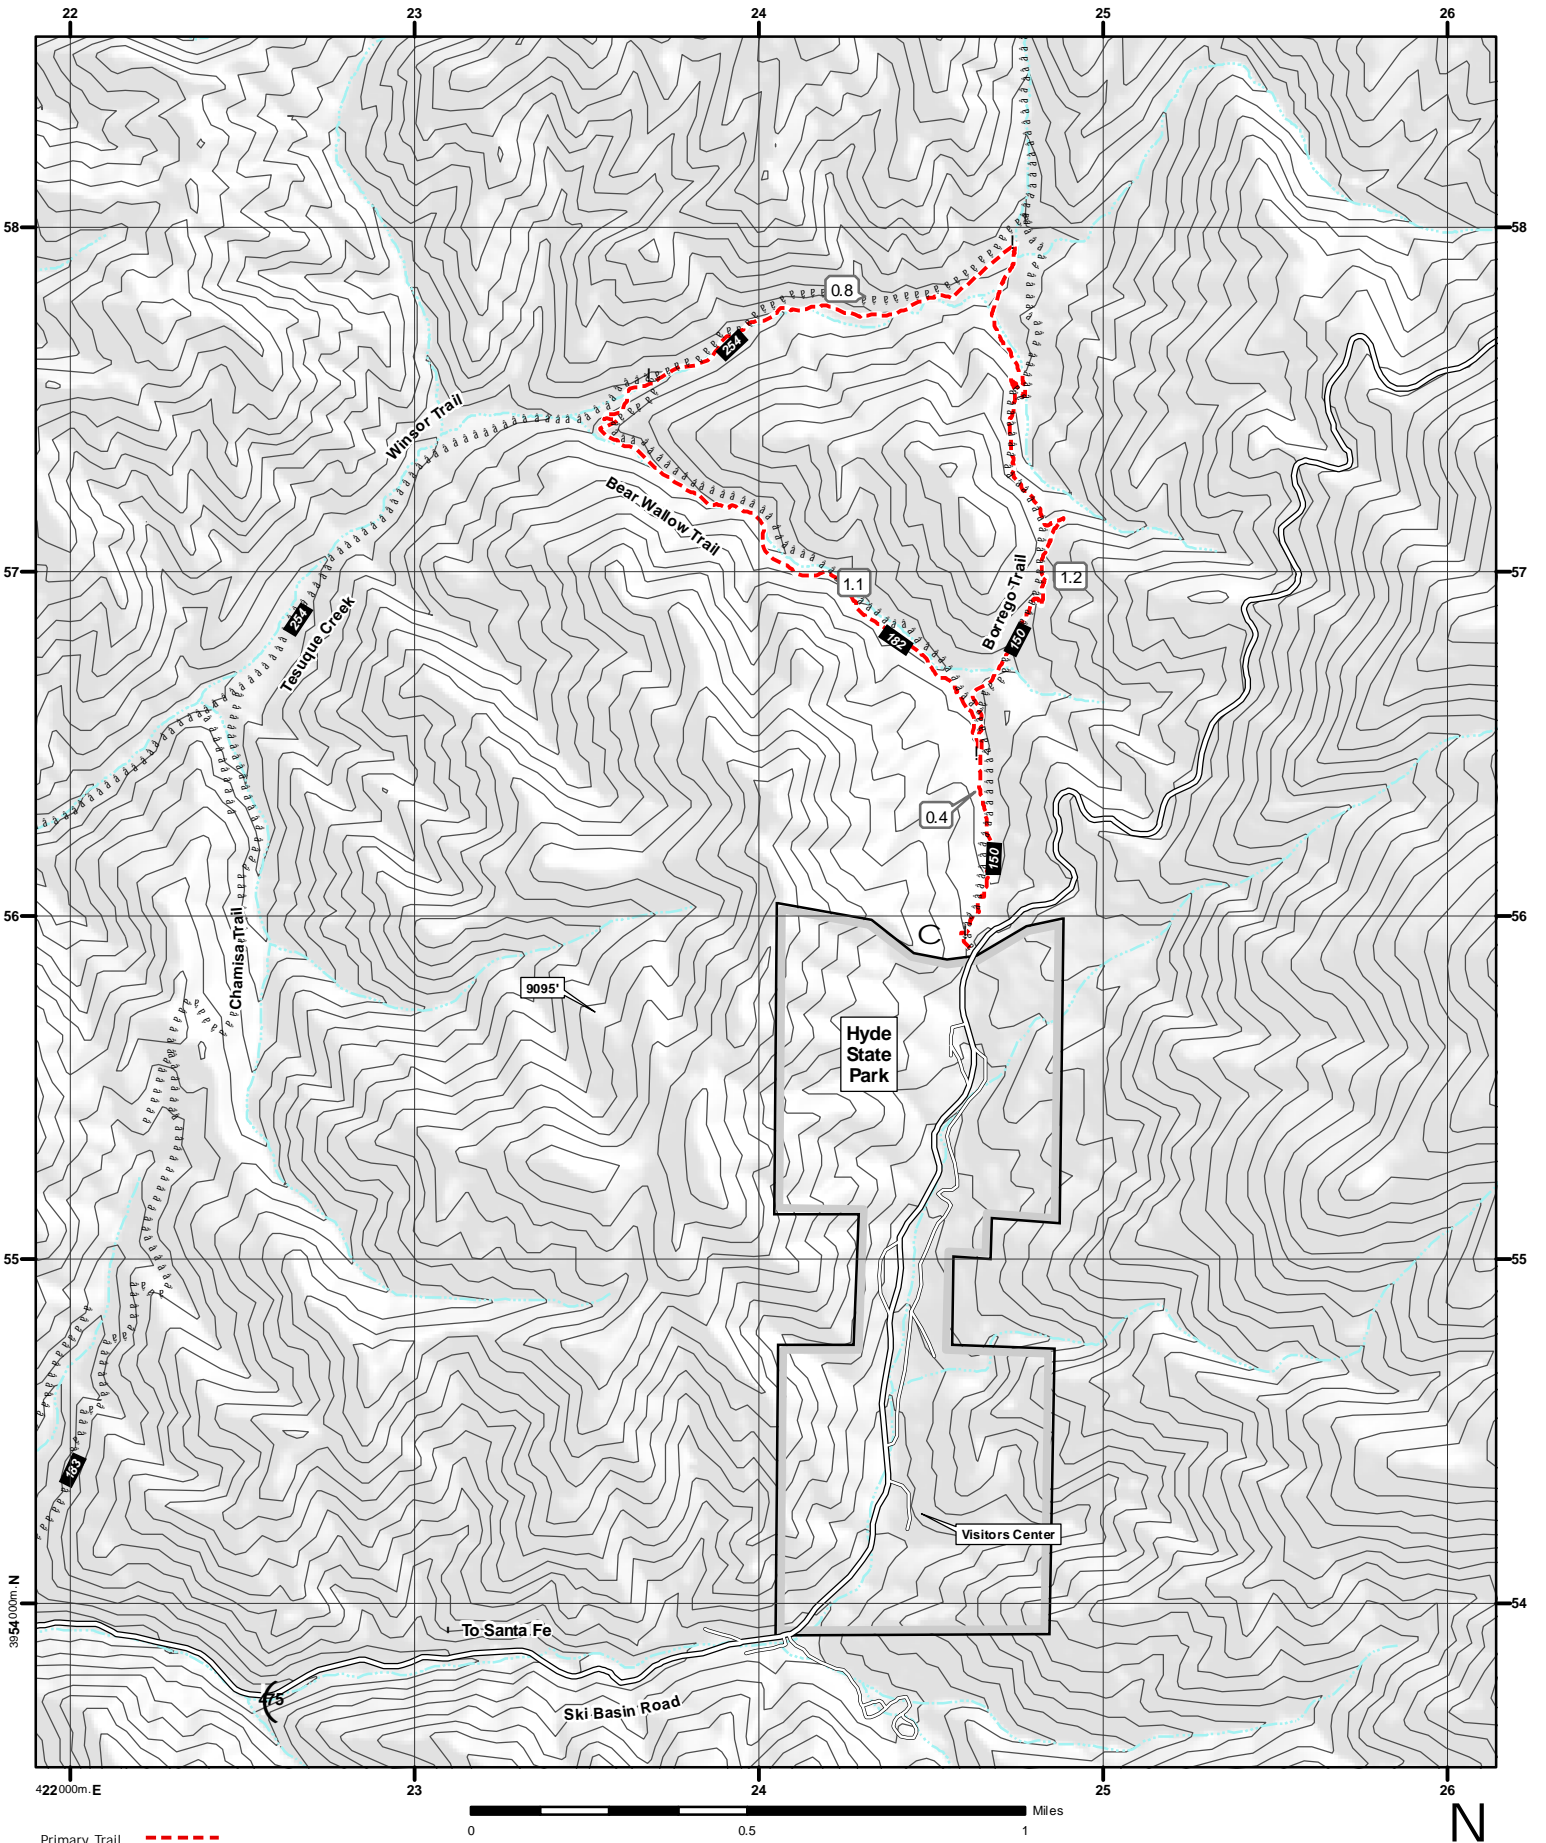

# 7 Borrego - Bear Wallow - Winsor Triangle

- Primary Trail - - - - -
- Other Trails - - - - -
- Mileage - - - - - 0.5

More detailed hike descriptions and access information available in "Day Hikes in the Santa Fe Area" - Sierra Club  
 Map Created by Travel Bug 839 Paseo de Peralta, Santa Fe, NM 87501 505-992-0418 Maps Guides Espresso!