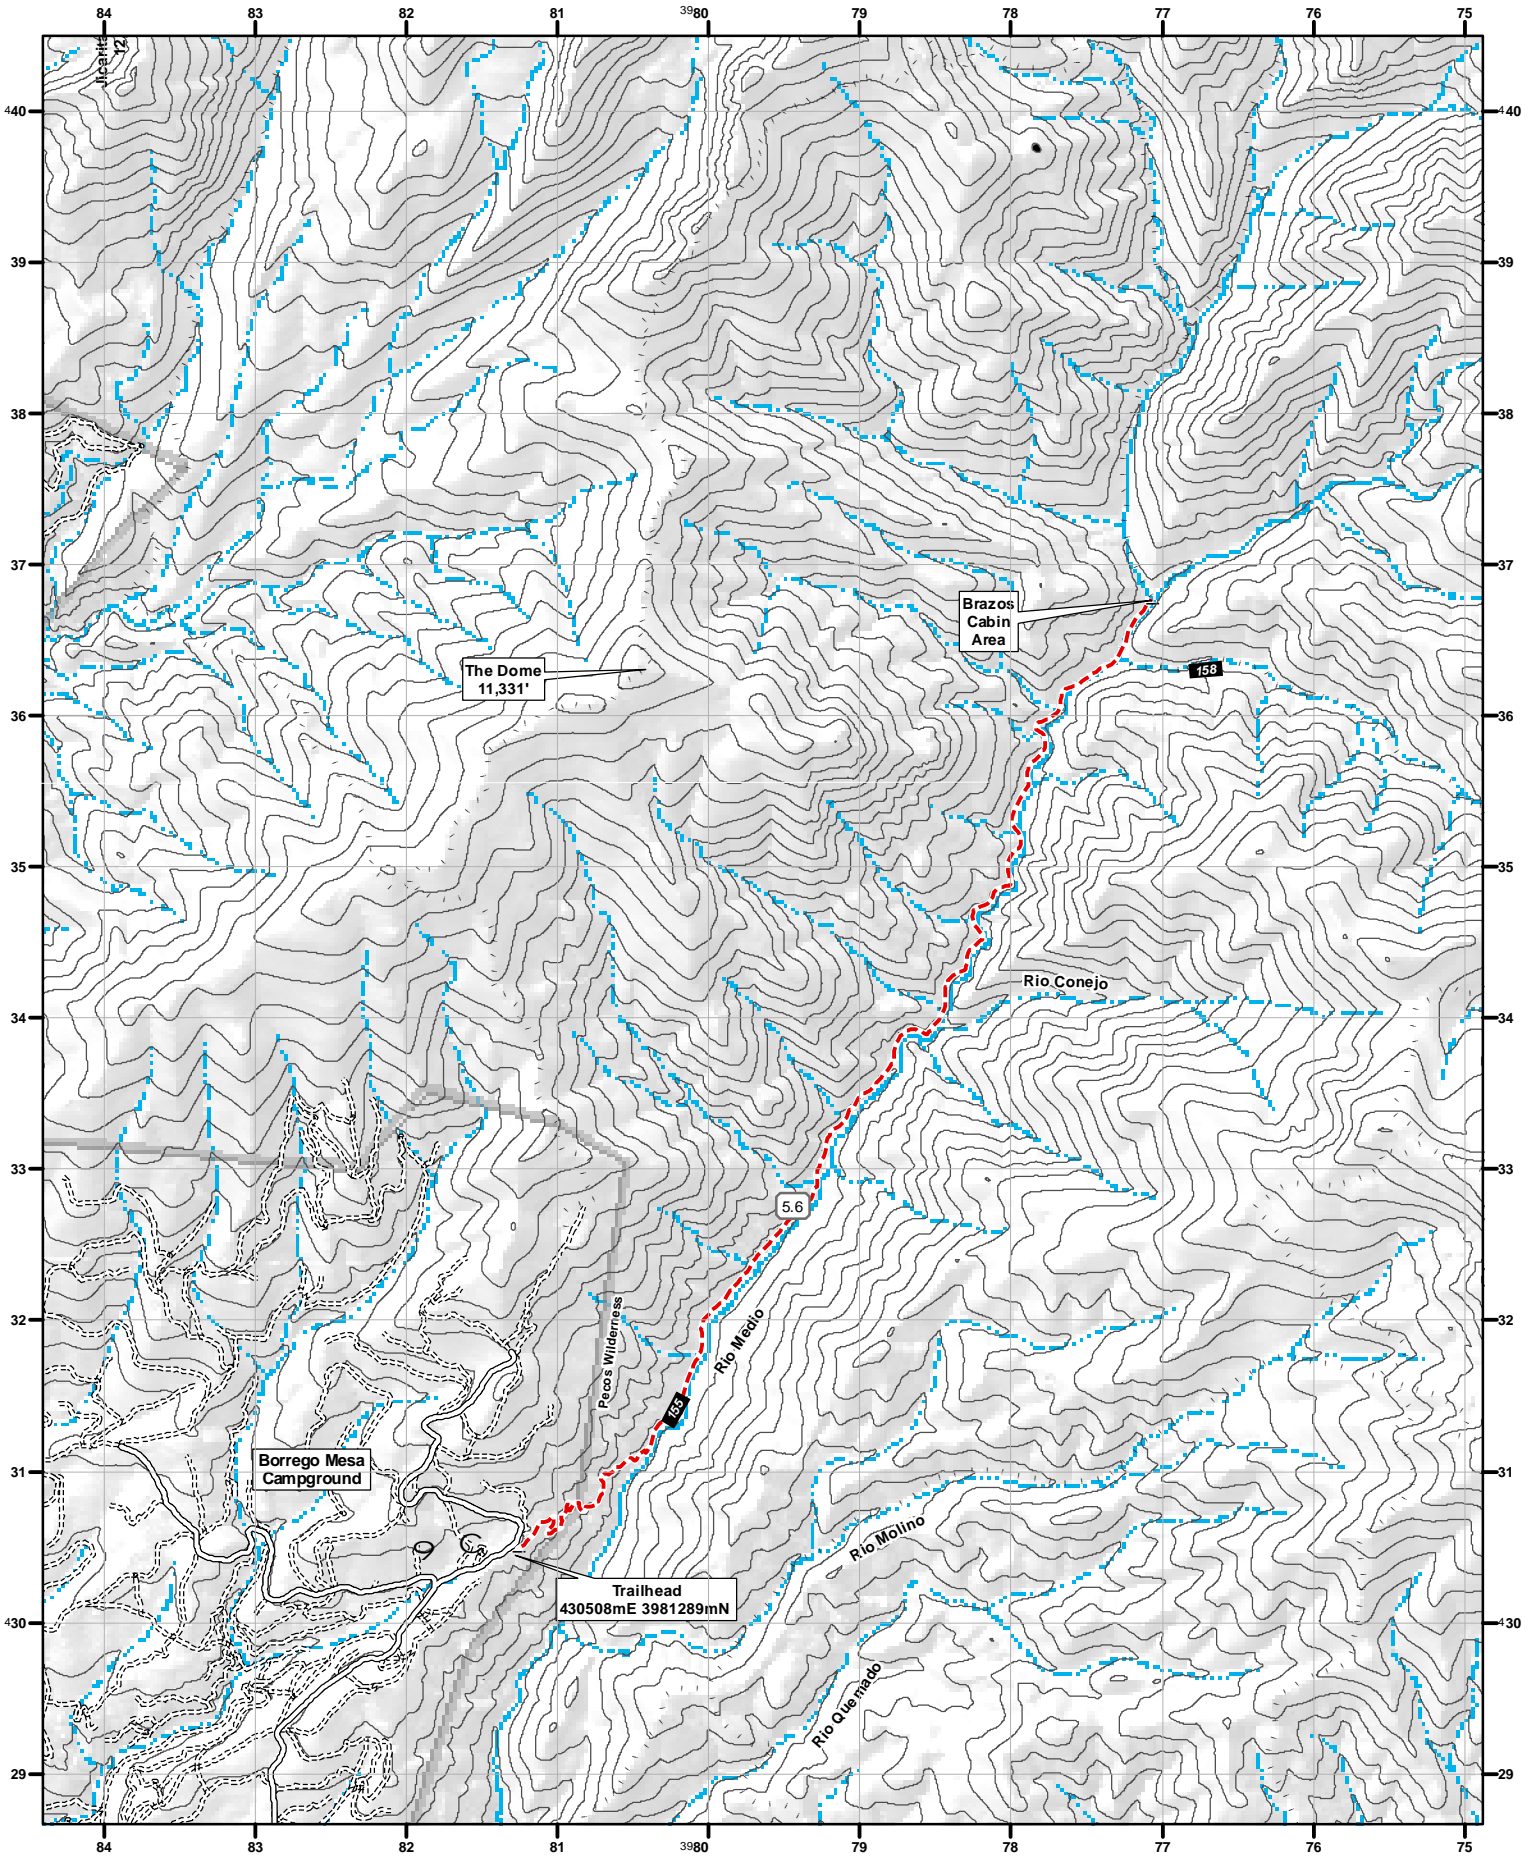

47 Brazos Cabin

Primary Trail ---
 Other Trails ---
 Mileage 0.5

CONTOUR INTERVAL 160 FEET

UTM 13 S NAD 1927
 1000 Meter Grid

More detailed hike descriptions and access information available in "Day Hikes in the Santa Fe Area" - Sierra Club
 Map Created by Travel Bug 839 Paseo de Peralta, Santa Fe, NM 87501 505-992-0418 Maps Guides Espresso!