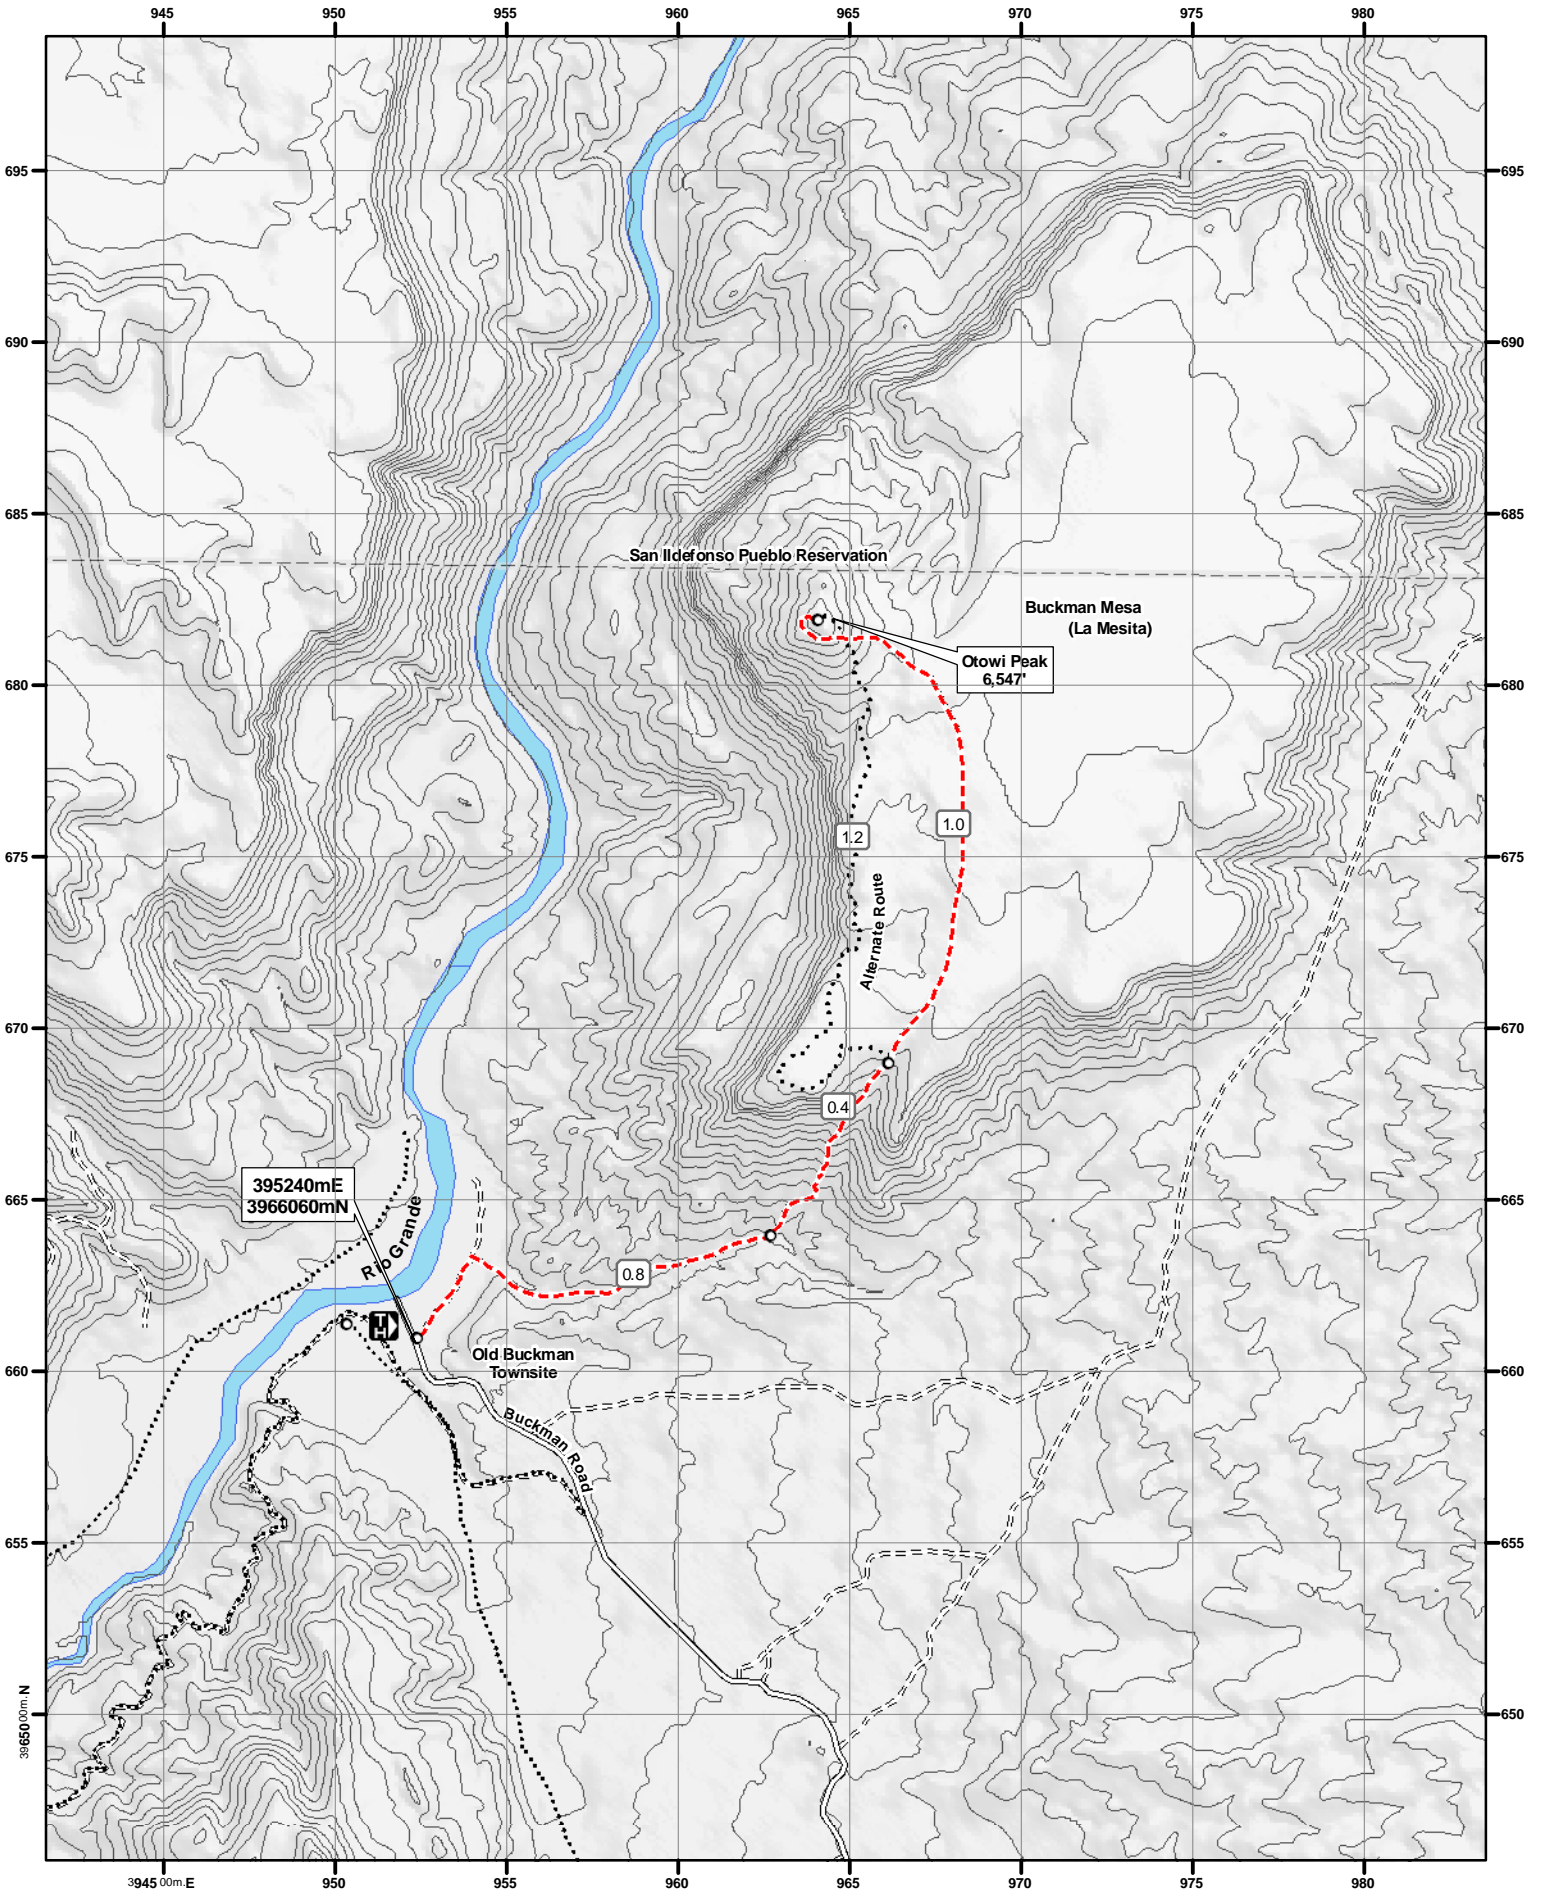

31 Buckman Mesa

- Primary Trail -----
- Other Trails -----
- Mileage 0.5

CONTOUR INTERVAL 40 FEET

More detailed hike descriptions and access information available in "Day Hikes in the Santa Fe Area" - Sierra Club
 Map Created by Travel Bug 839 Paseo de Peralta, Santa Fe, NM 87501 505-992-0418 Maps Guides Espresso!

UTM 13 S NAD 1927
 1000 Meter Grid