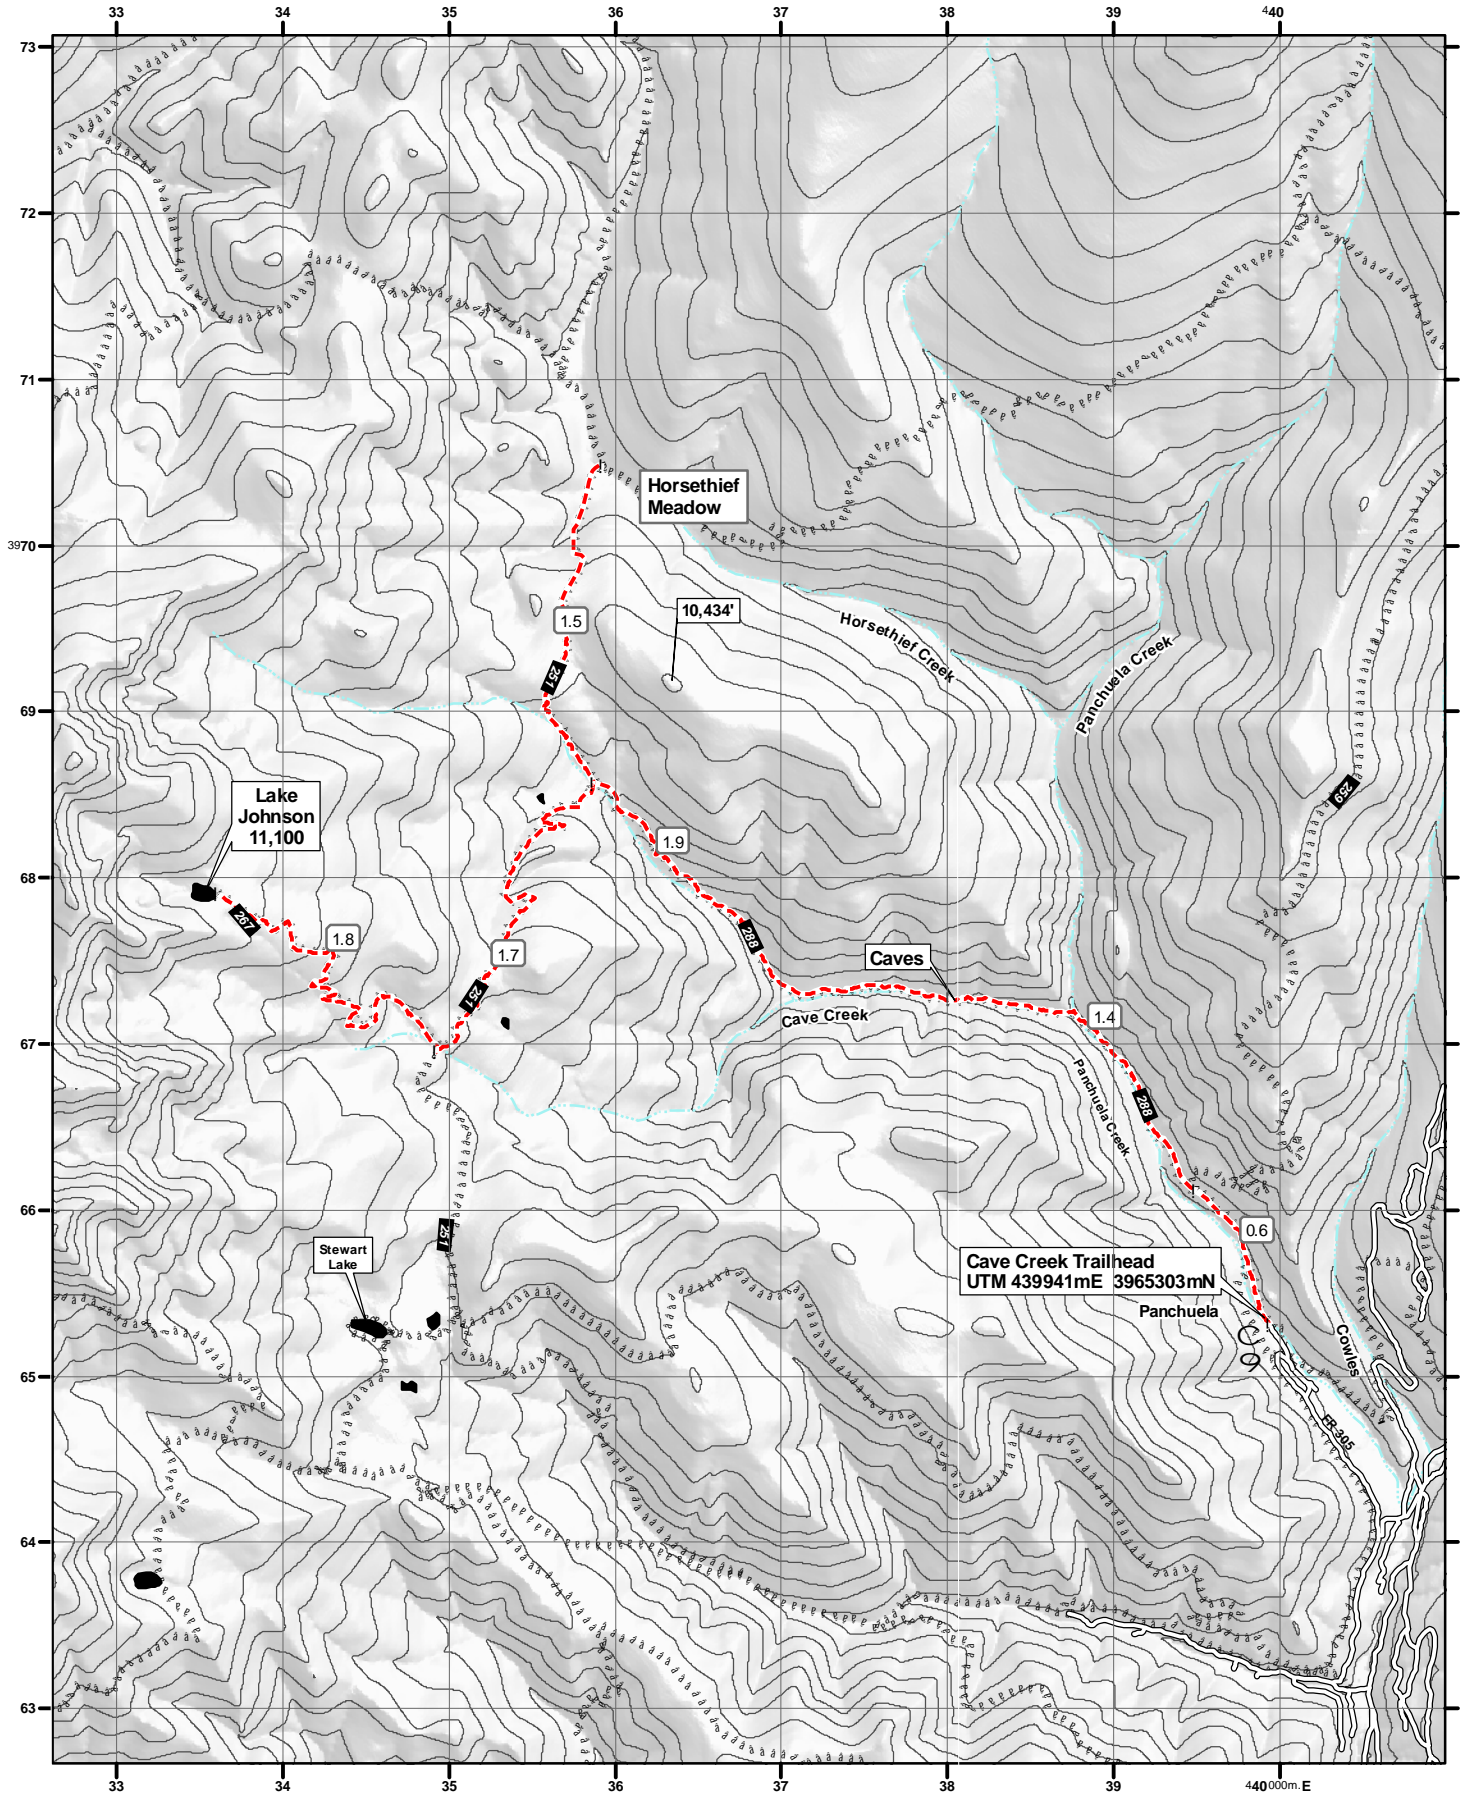

26 Cave Creek / Horsethief Meadow / Lake Johnson

CONTOUR INTERVAL 160 FEET

- Primary Trail - - - - -
- Other Trails - - - - -
- Mileage 0.5

More detailed hike descriptions and access information available in "Day Hikes in the Santa Fe Area" - Sierra Club
 Map Created by Travel Bug 839 Paseo de Peralta, Santa Fe, NM 87501 505-992-0418 Maps Guides Espresso!

UTM 13 S NAD 1927
 1000 Meter Grid