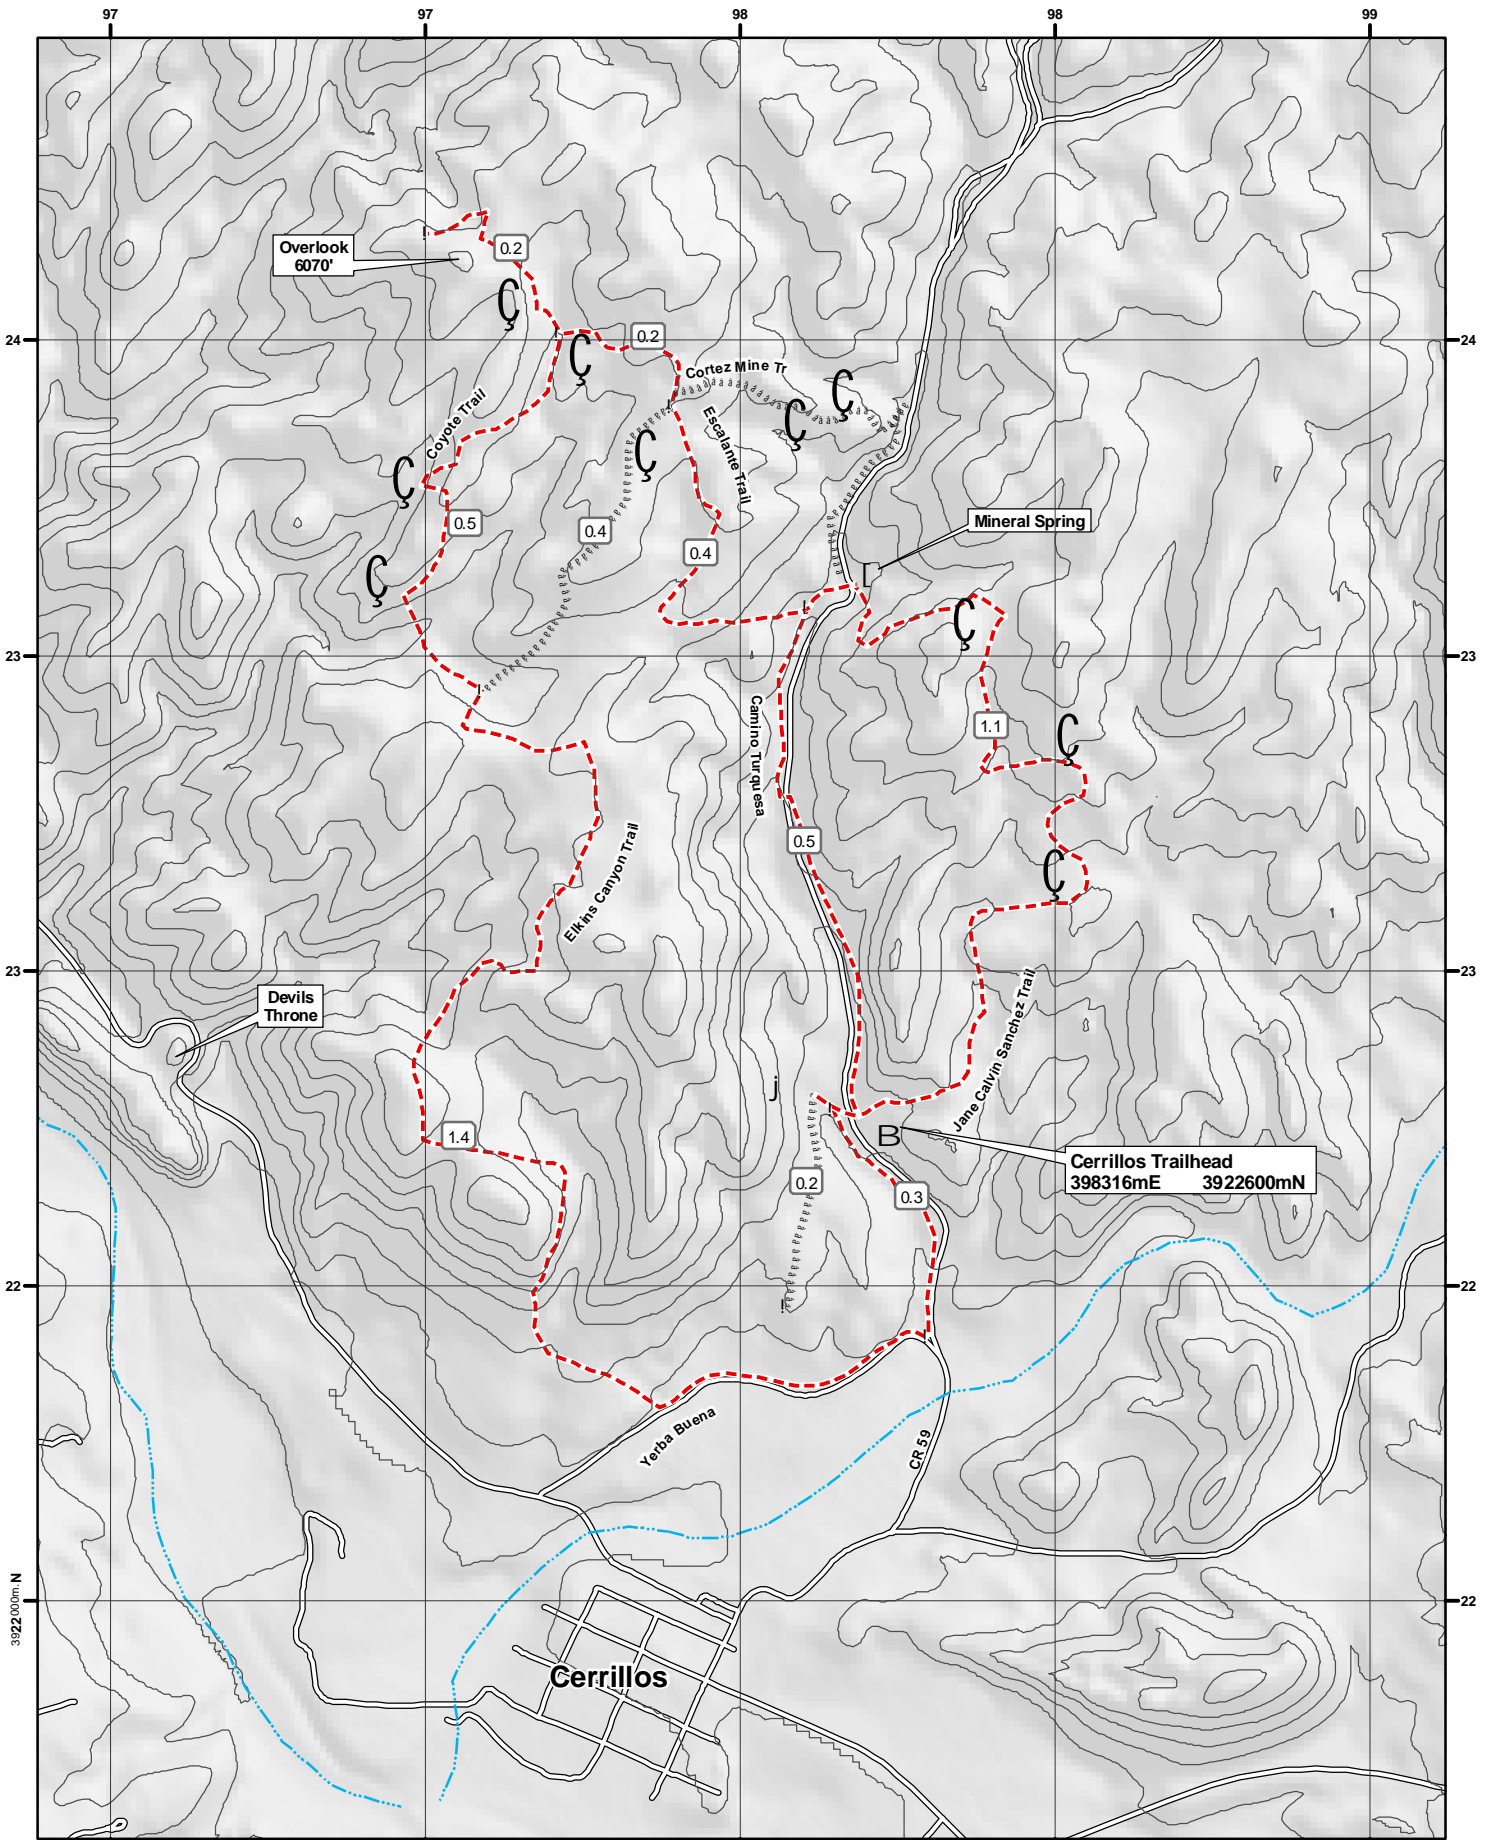

19 Cerrillos Hills

- Mine
- Primary Trail
- Other Trails
- Mileage

0 0.1 0.2 0.3 0.4 0.5 Miles

CONTOUR INTERVAL 40 FEET

More detailed hike descriptions and access information available in "Day Hikes in the Santa Fe Area" - Sierra Club
 Map Created by Travel Bug 839 Paseo de Peralta, Santa Fe, NM 87501 505-992-0418 Maps Guides Espresso!

UTM 13 S NAD 1927
 1000 Meter Grid