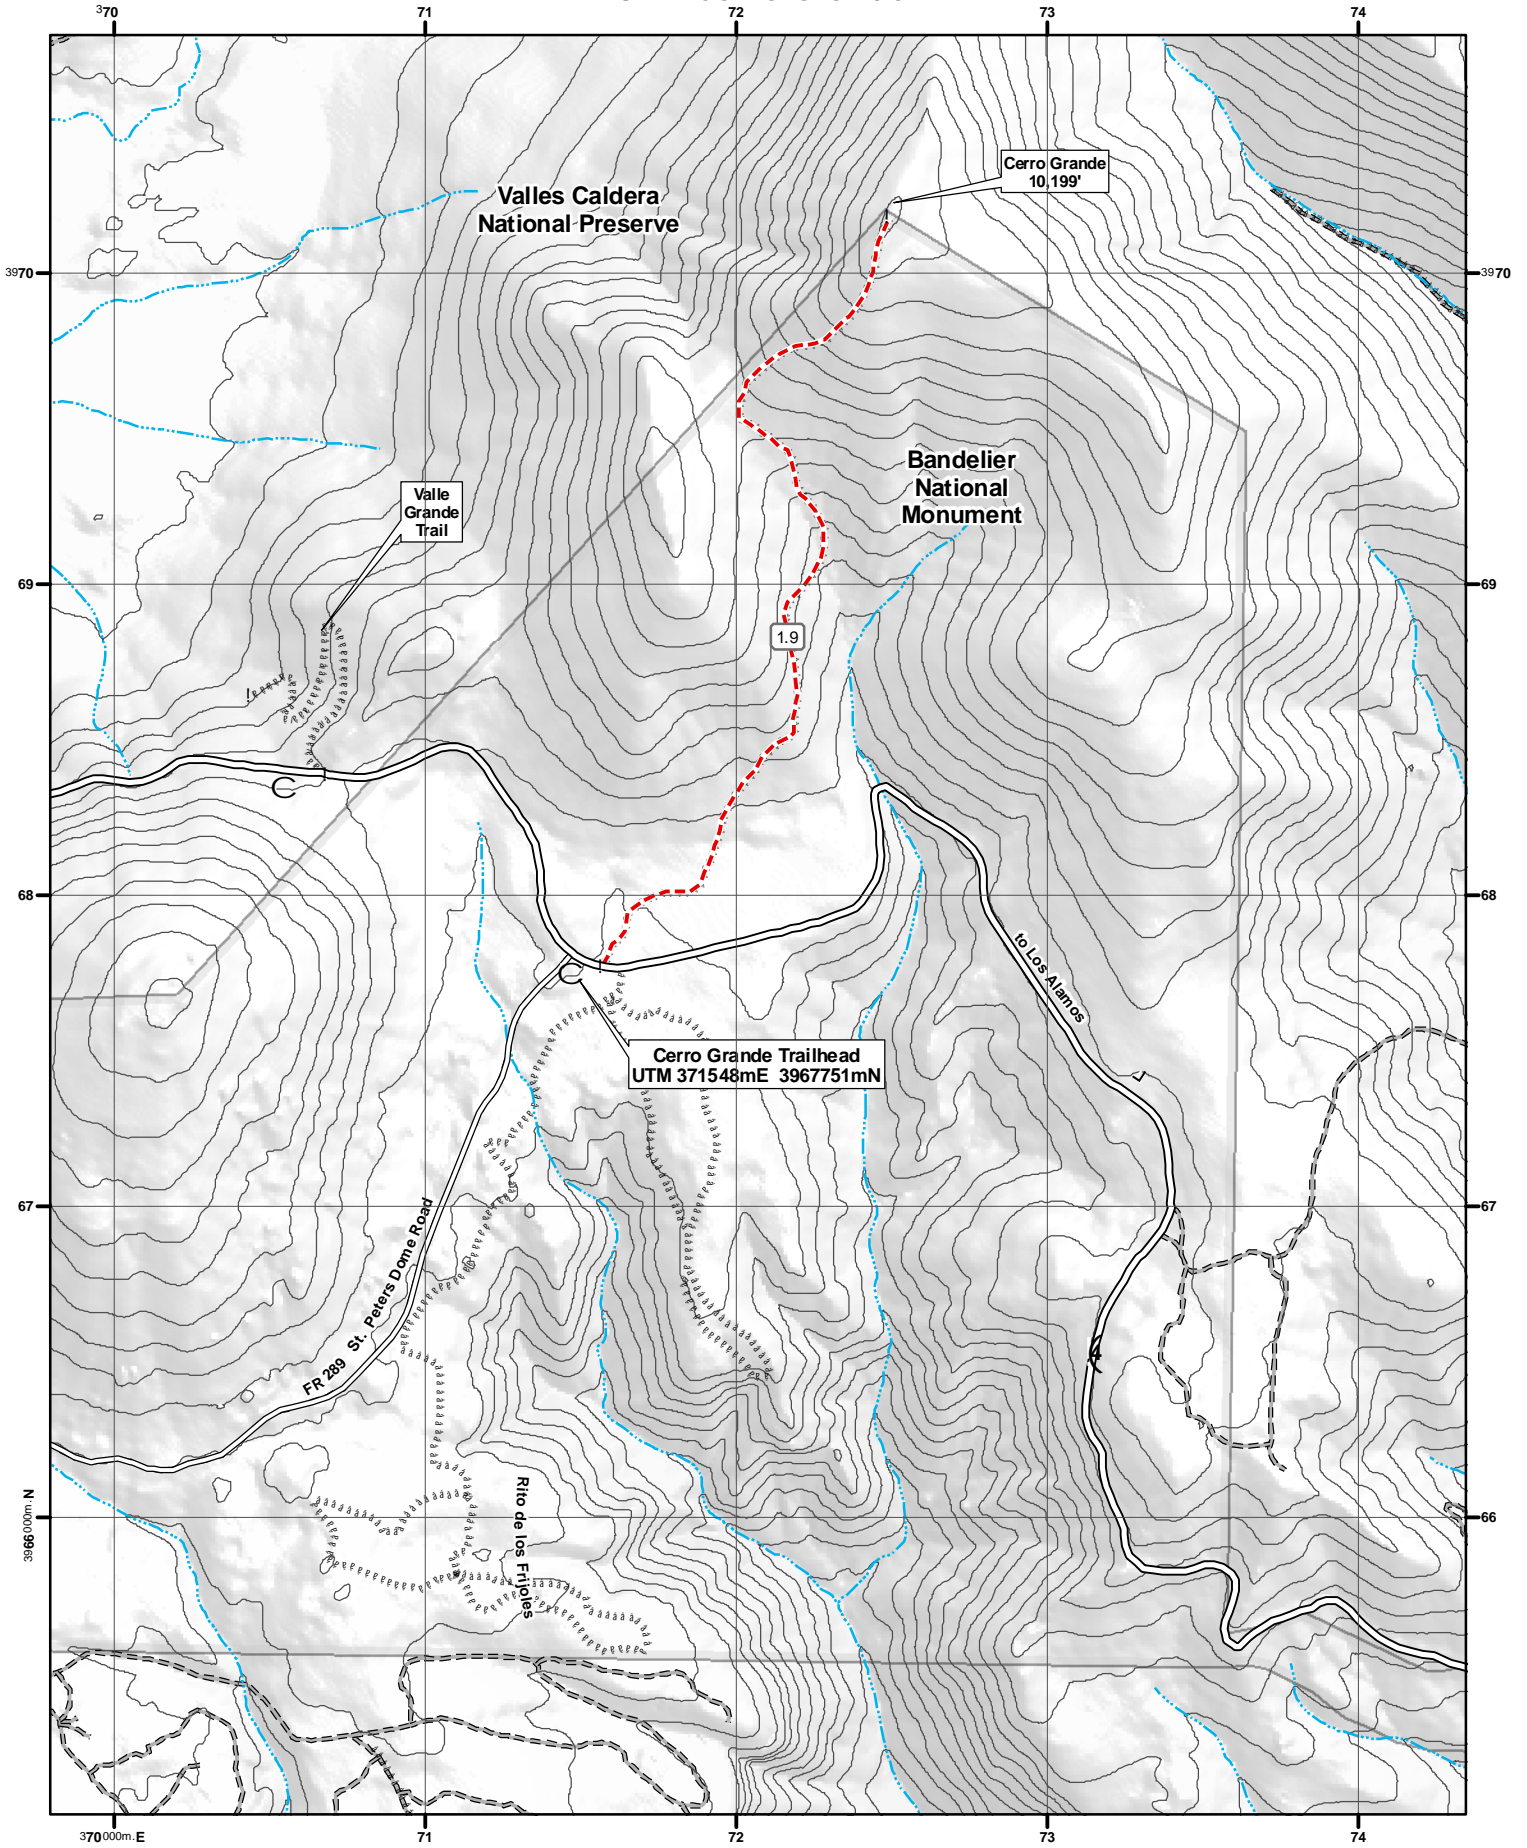

37 Cerro Grande

Primary Trail 
Other Trails 
Mileage 

CONTOUR INTERVAL 80 FEET

More detailed hike descriptions and access information available in "Day Hikes in the Santa Fe Area" - Sierra Club
Map Created by Travel Bug 839 Paseo de Peralta, Santa Fe, NM 87501 505-992-0418 Maps Guides Espresso!

UTM 13 S NAD 1927
1000 Meter Grid

N