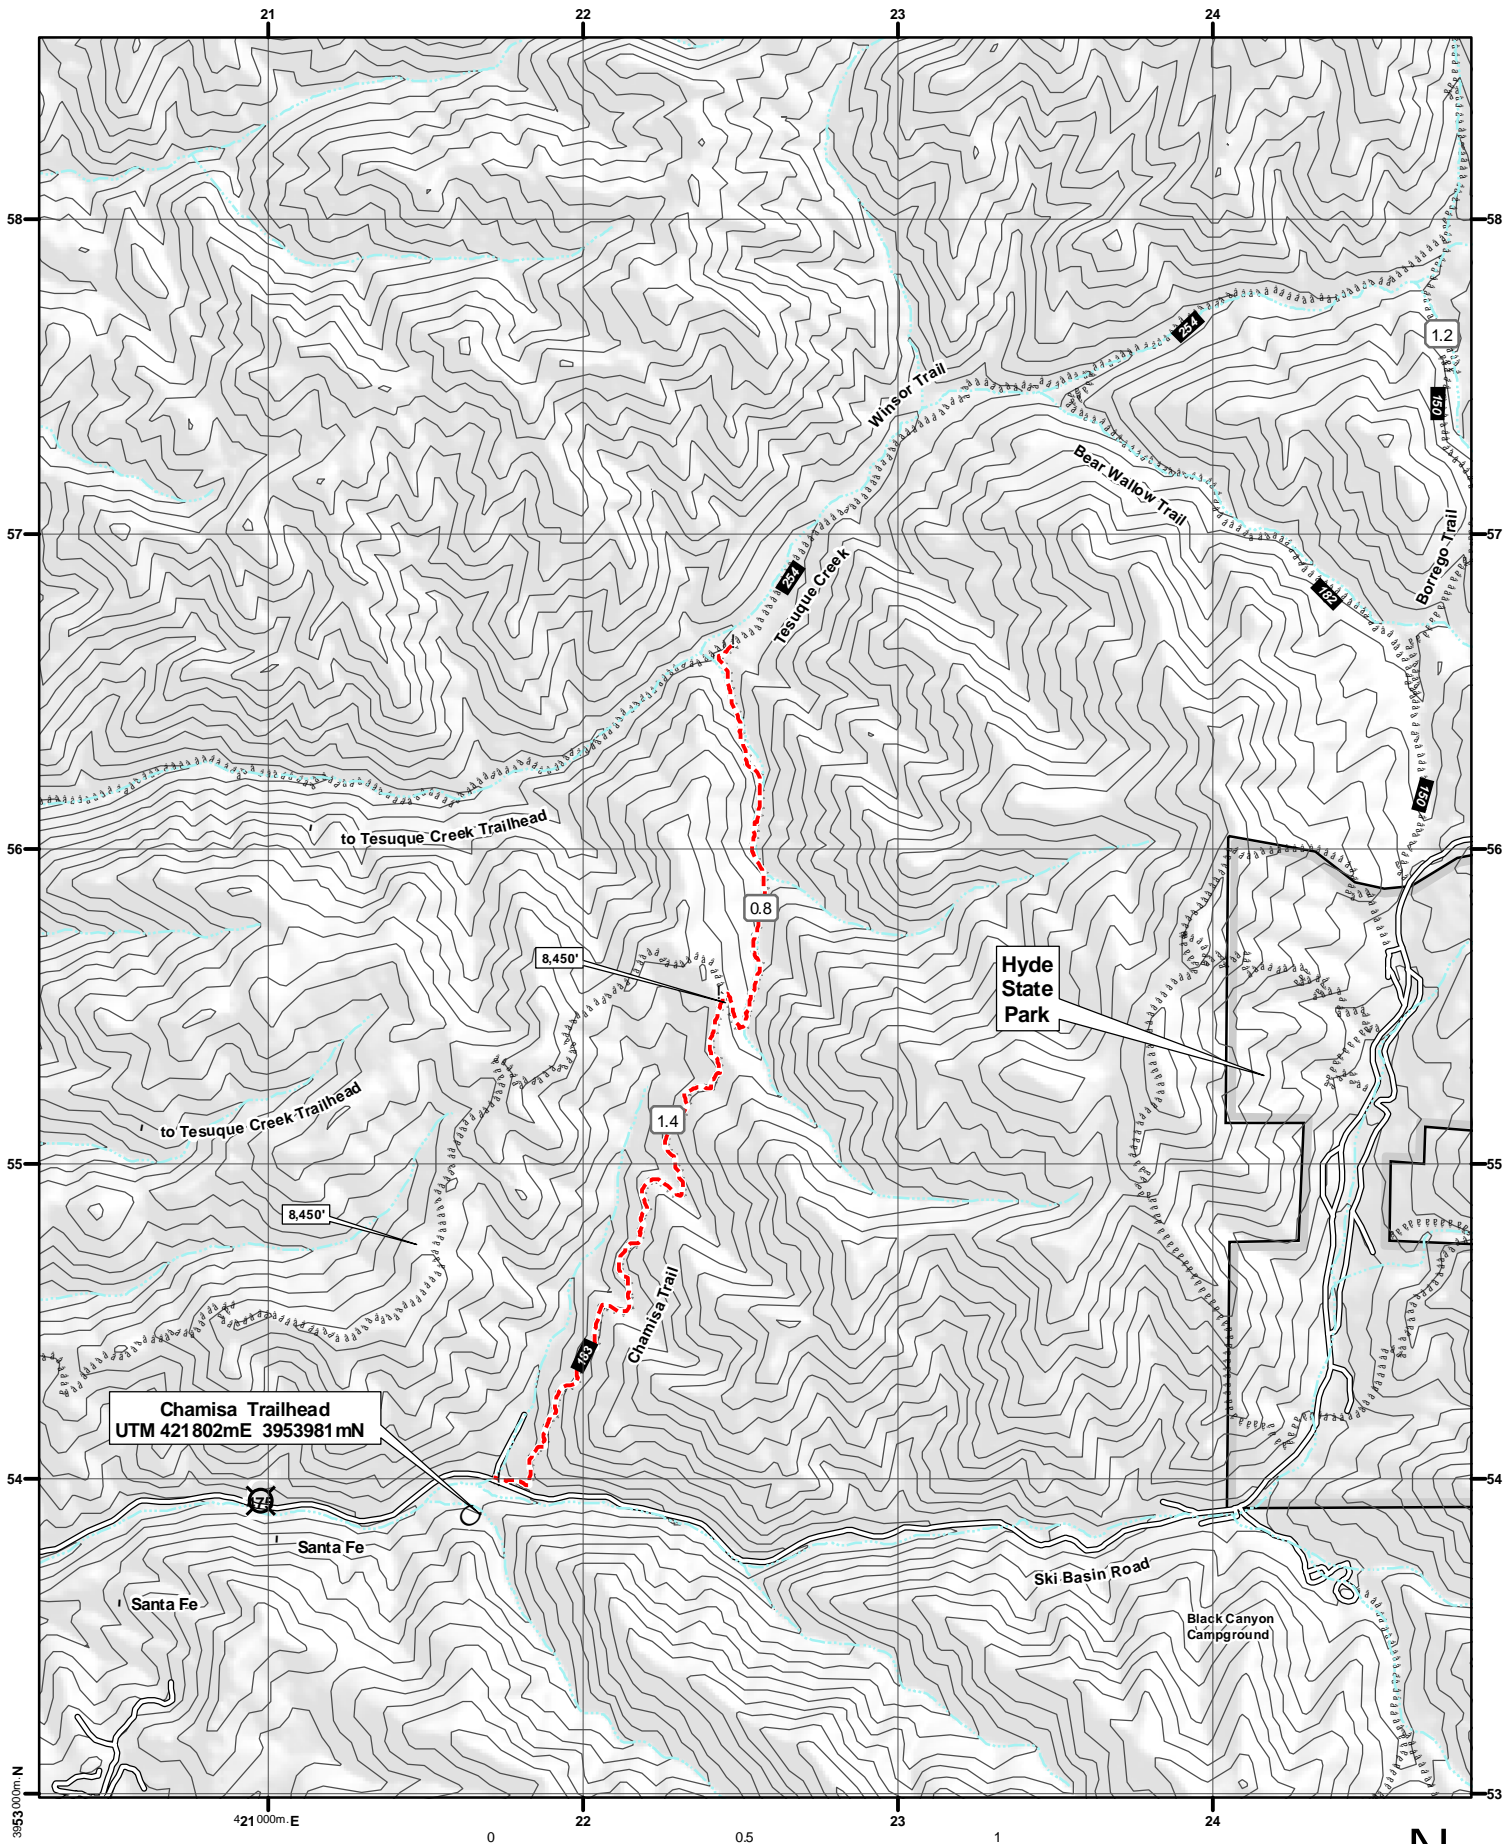

6 Chamisa Trail

Primary Trail - - - - -
 Other Trails - - - - -
 Mileage 0.5

CONTOUR INTERVAL 80 FEET

More detailed hike descriptions and access information available in "Day Hikes in the Santa Fe Area" - Sierra Club
 Map Created by Travel Bug 839 Paseo de Peralta, Santa Fe, NM 87501 505-992-0418 Maps Guides Espresso!

UTM 13 S NAD 1927
 1000 Meter Grid