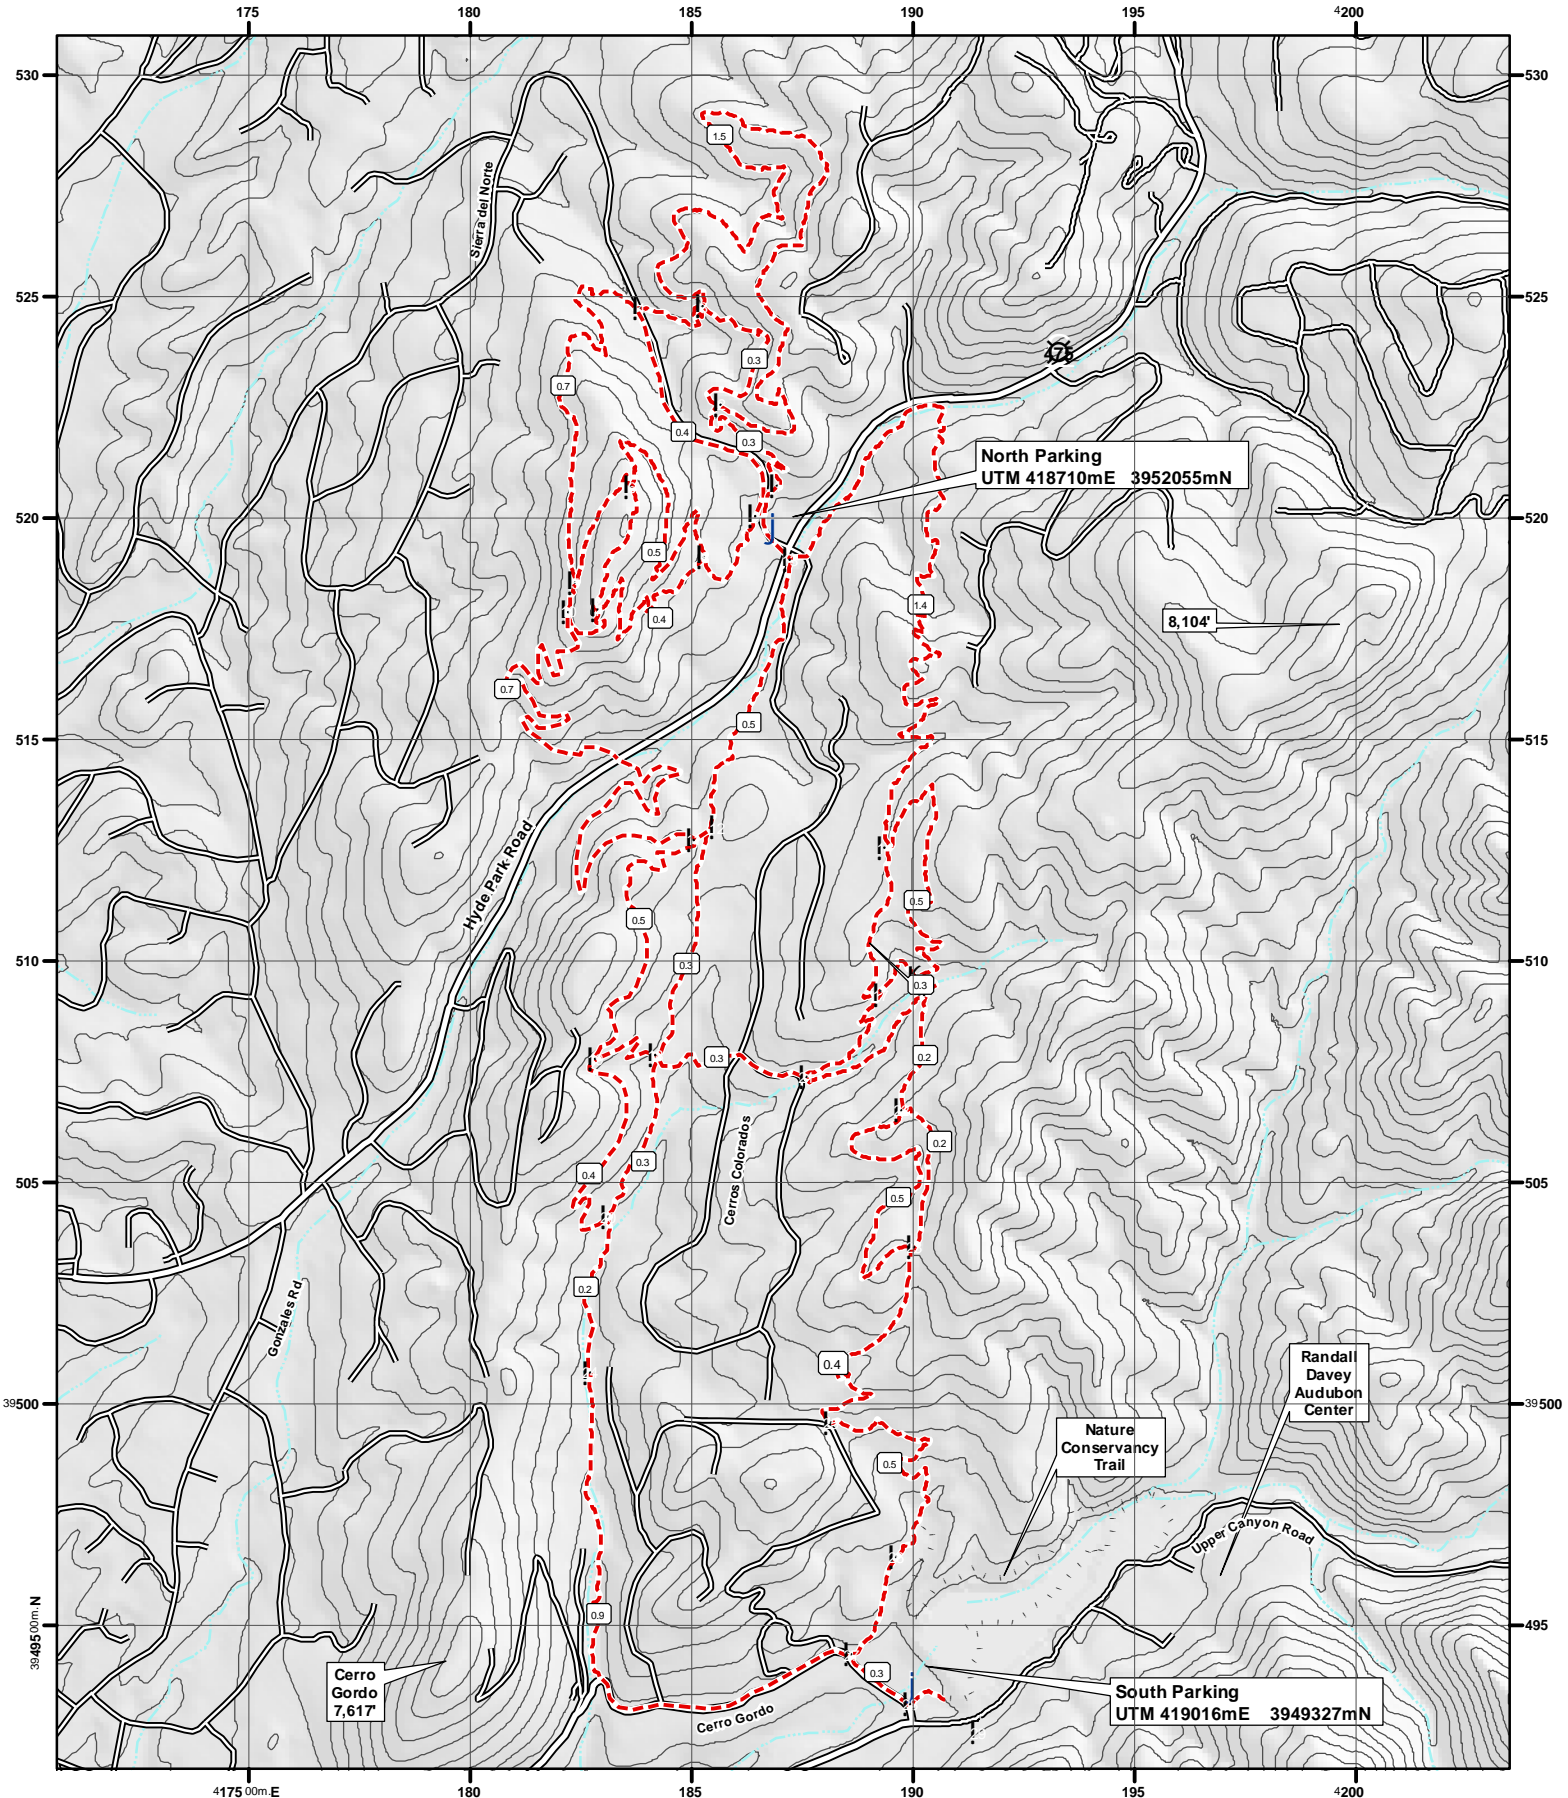

1 A Dale Ball North & Central

- Primary Trail -----
- Other Trails aaaaaa
- Mileage ----- 0.5 -----
- Numbered Trail Junctions ----- 0.5 -----

CONTOUR INTERVAL 40 FEET

More detailed hike descriptions and access information available in "Day Hikes in the Santa Fe Area" - Sierra Club
 Map Created by Travel Bug 839 Paseo de Peralta, Santa Fe, NM 87501 505-992-0418 Maps Guides Espresso!

UTM 13 S NAD 1927
 500 Meter Grid