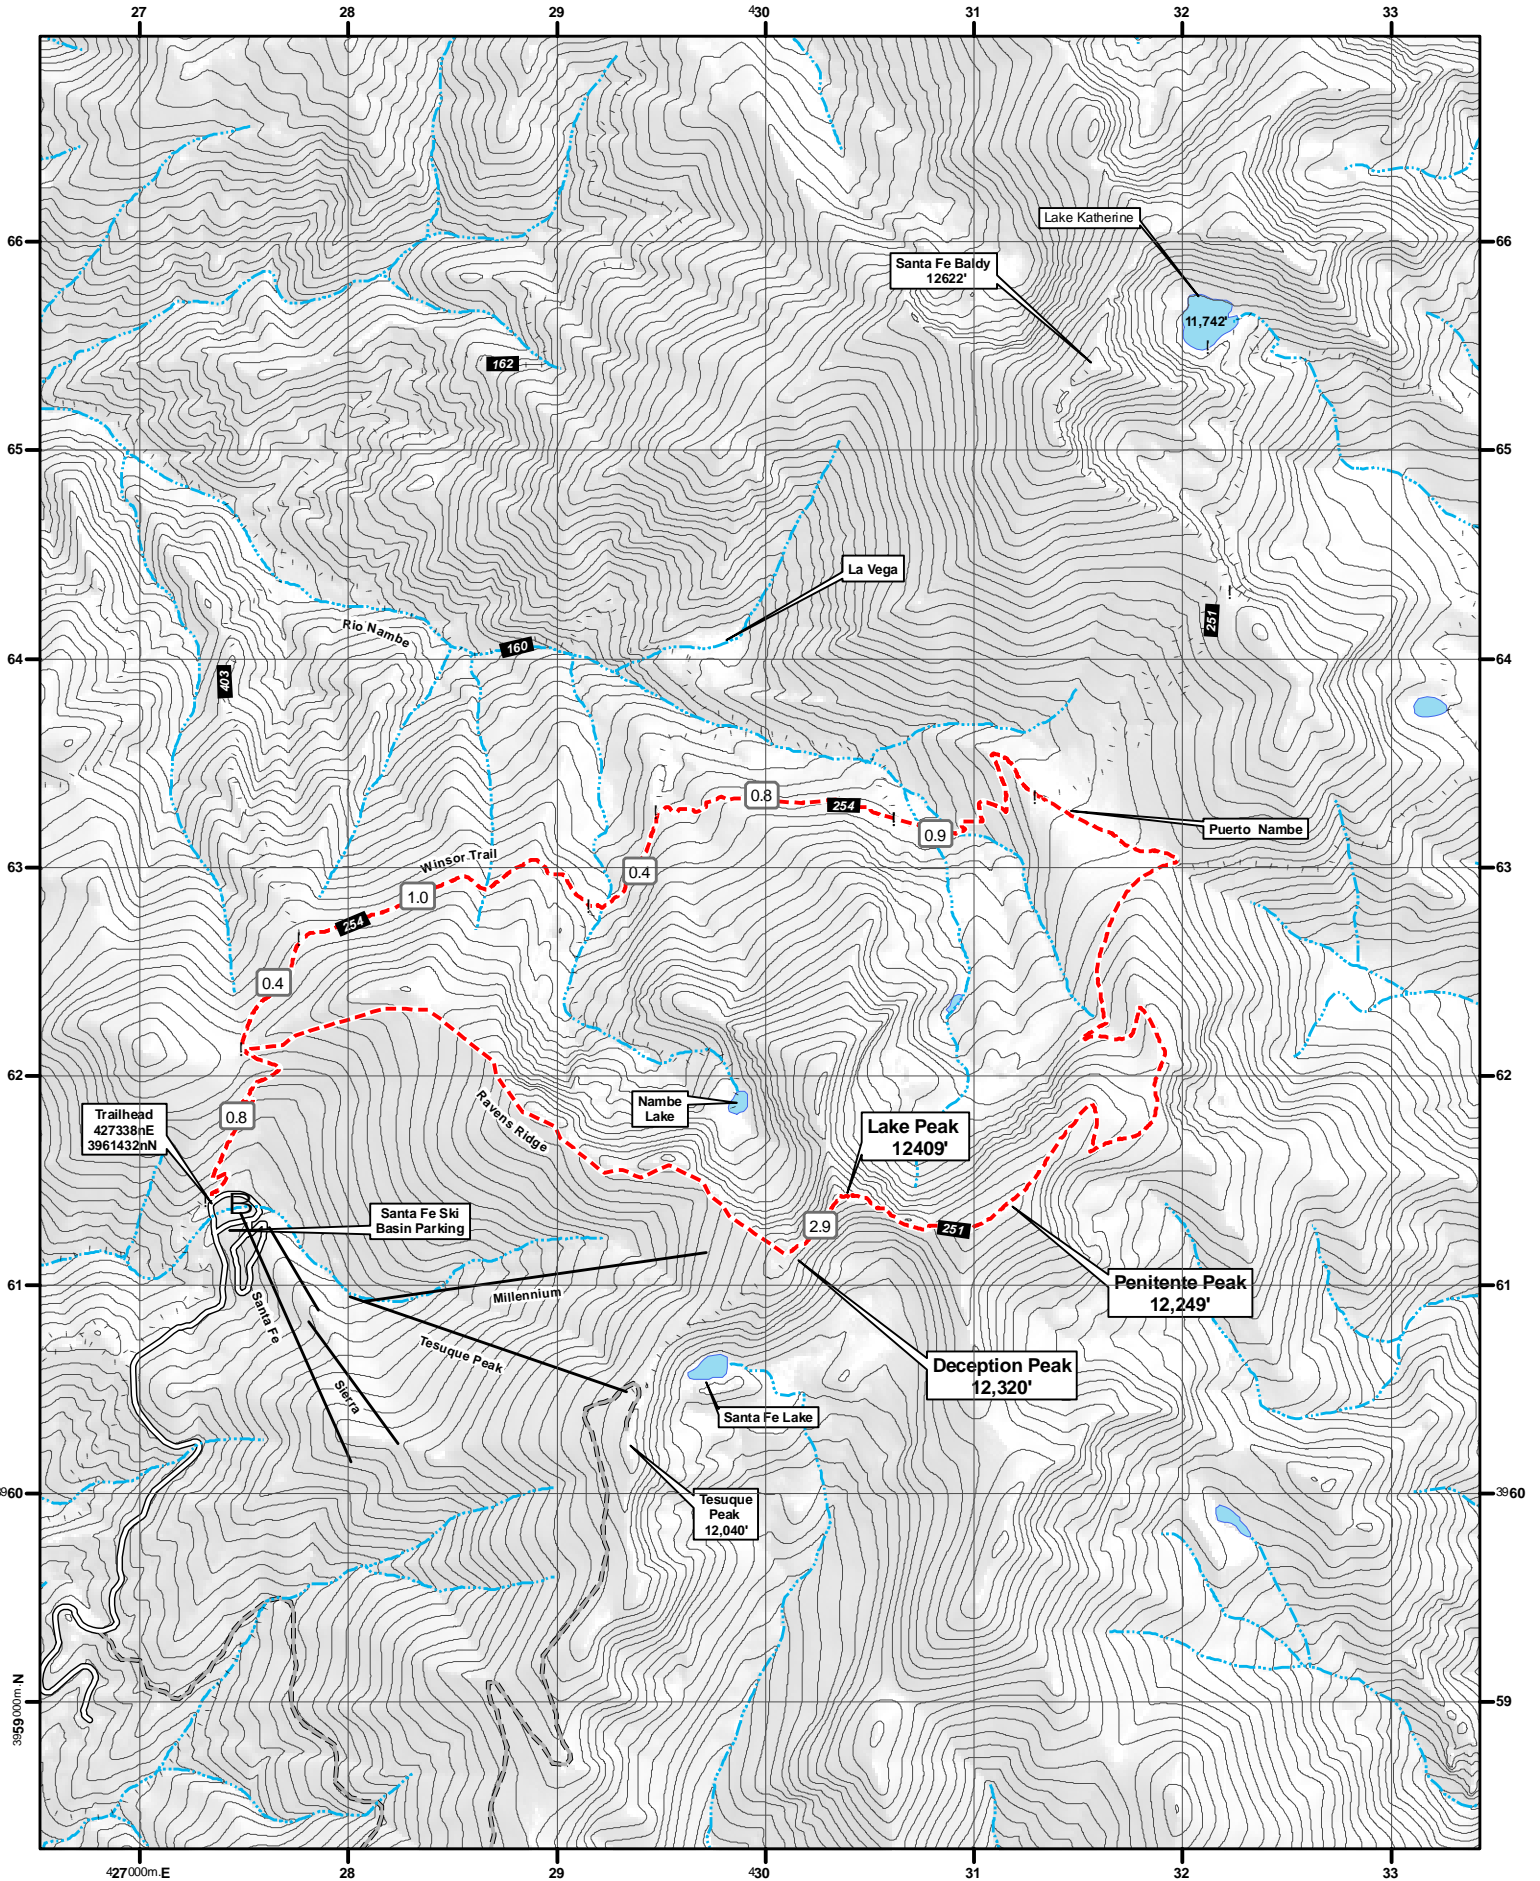

# 10 Lake, Deception & Penitente Peaks

Primary Trail - - - - -  
 Other Trails - - - - -  
 Mileage ! - 0.5 - !

More detailed hike descriptions and access information available in "Day Hikes in the Santa Fe Area" - Sierra Club  
 Map Created by Travel Bug 839 Paseo de Peralta, Santa Fe, NM 87501 505-992-0418 Maps Guides Espresso!

**N**  
 UTM 13 S NAD 1927  
 1000 Meter Grid