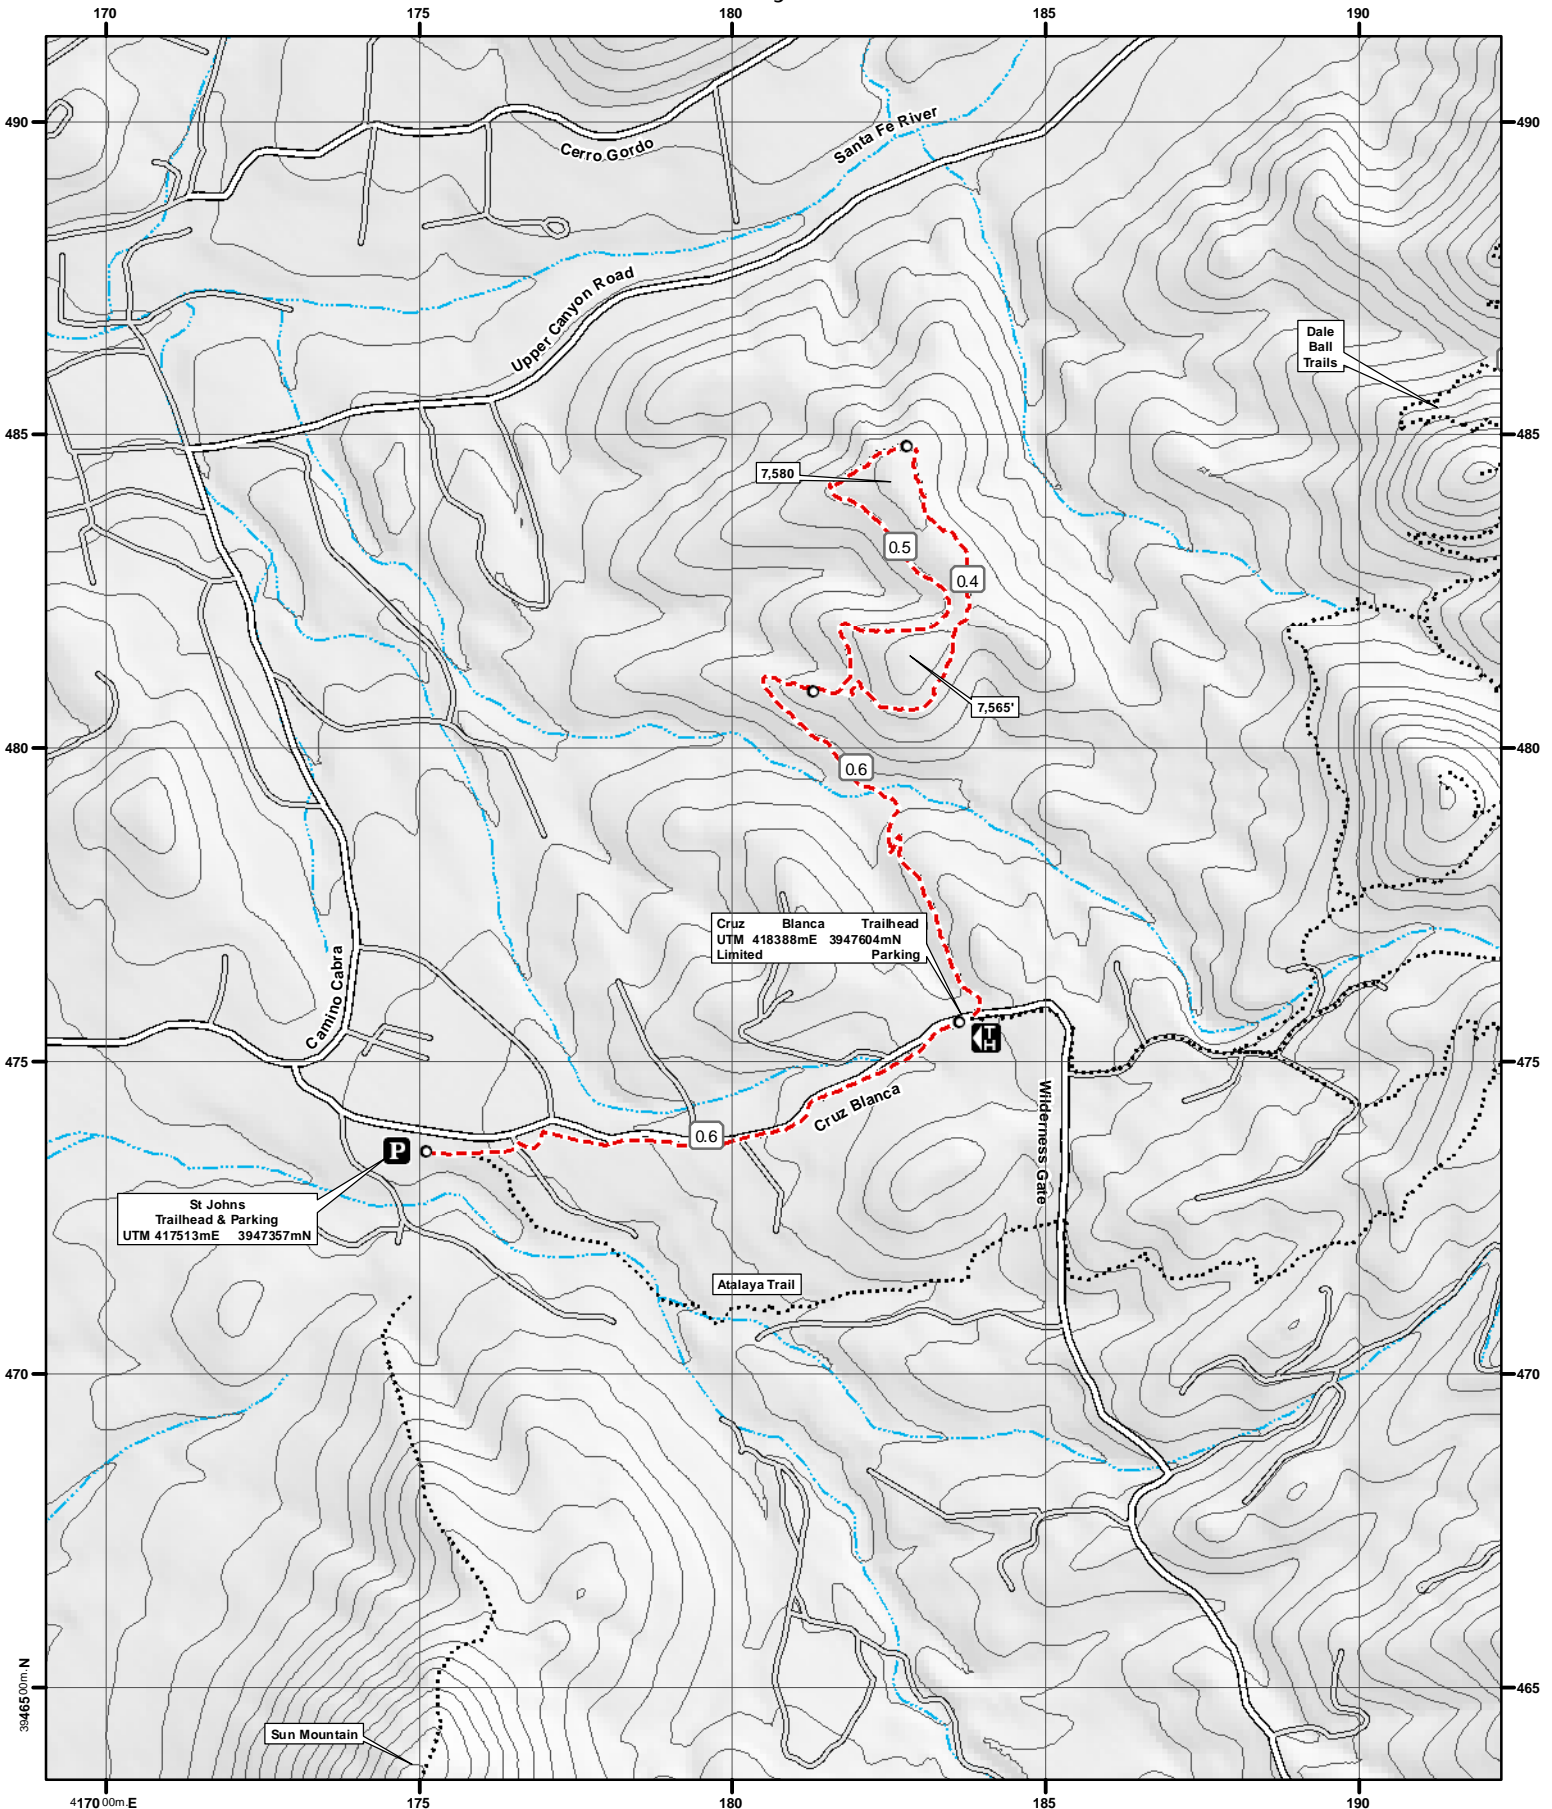

2 Dorothy Stewart

Primary Trail - - - - -
Other Trails - - - - -
Mileage 0.5

0 0.1 0.2 0.3 0.4 Miles
CONTOUR INTERVAL 40 FEET

N

More detailed hike descriptions and access information available in "Day Hikes in the Santa Fe Area" - Sierra Club
Map Created by Travel Bug 839 Paseo de Peralta, Santa Fe, NM 87501 505-992-0418 Maps Guides Espresso!

UTM 13 S NAD 1927
500 Meter Grid