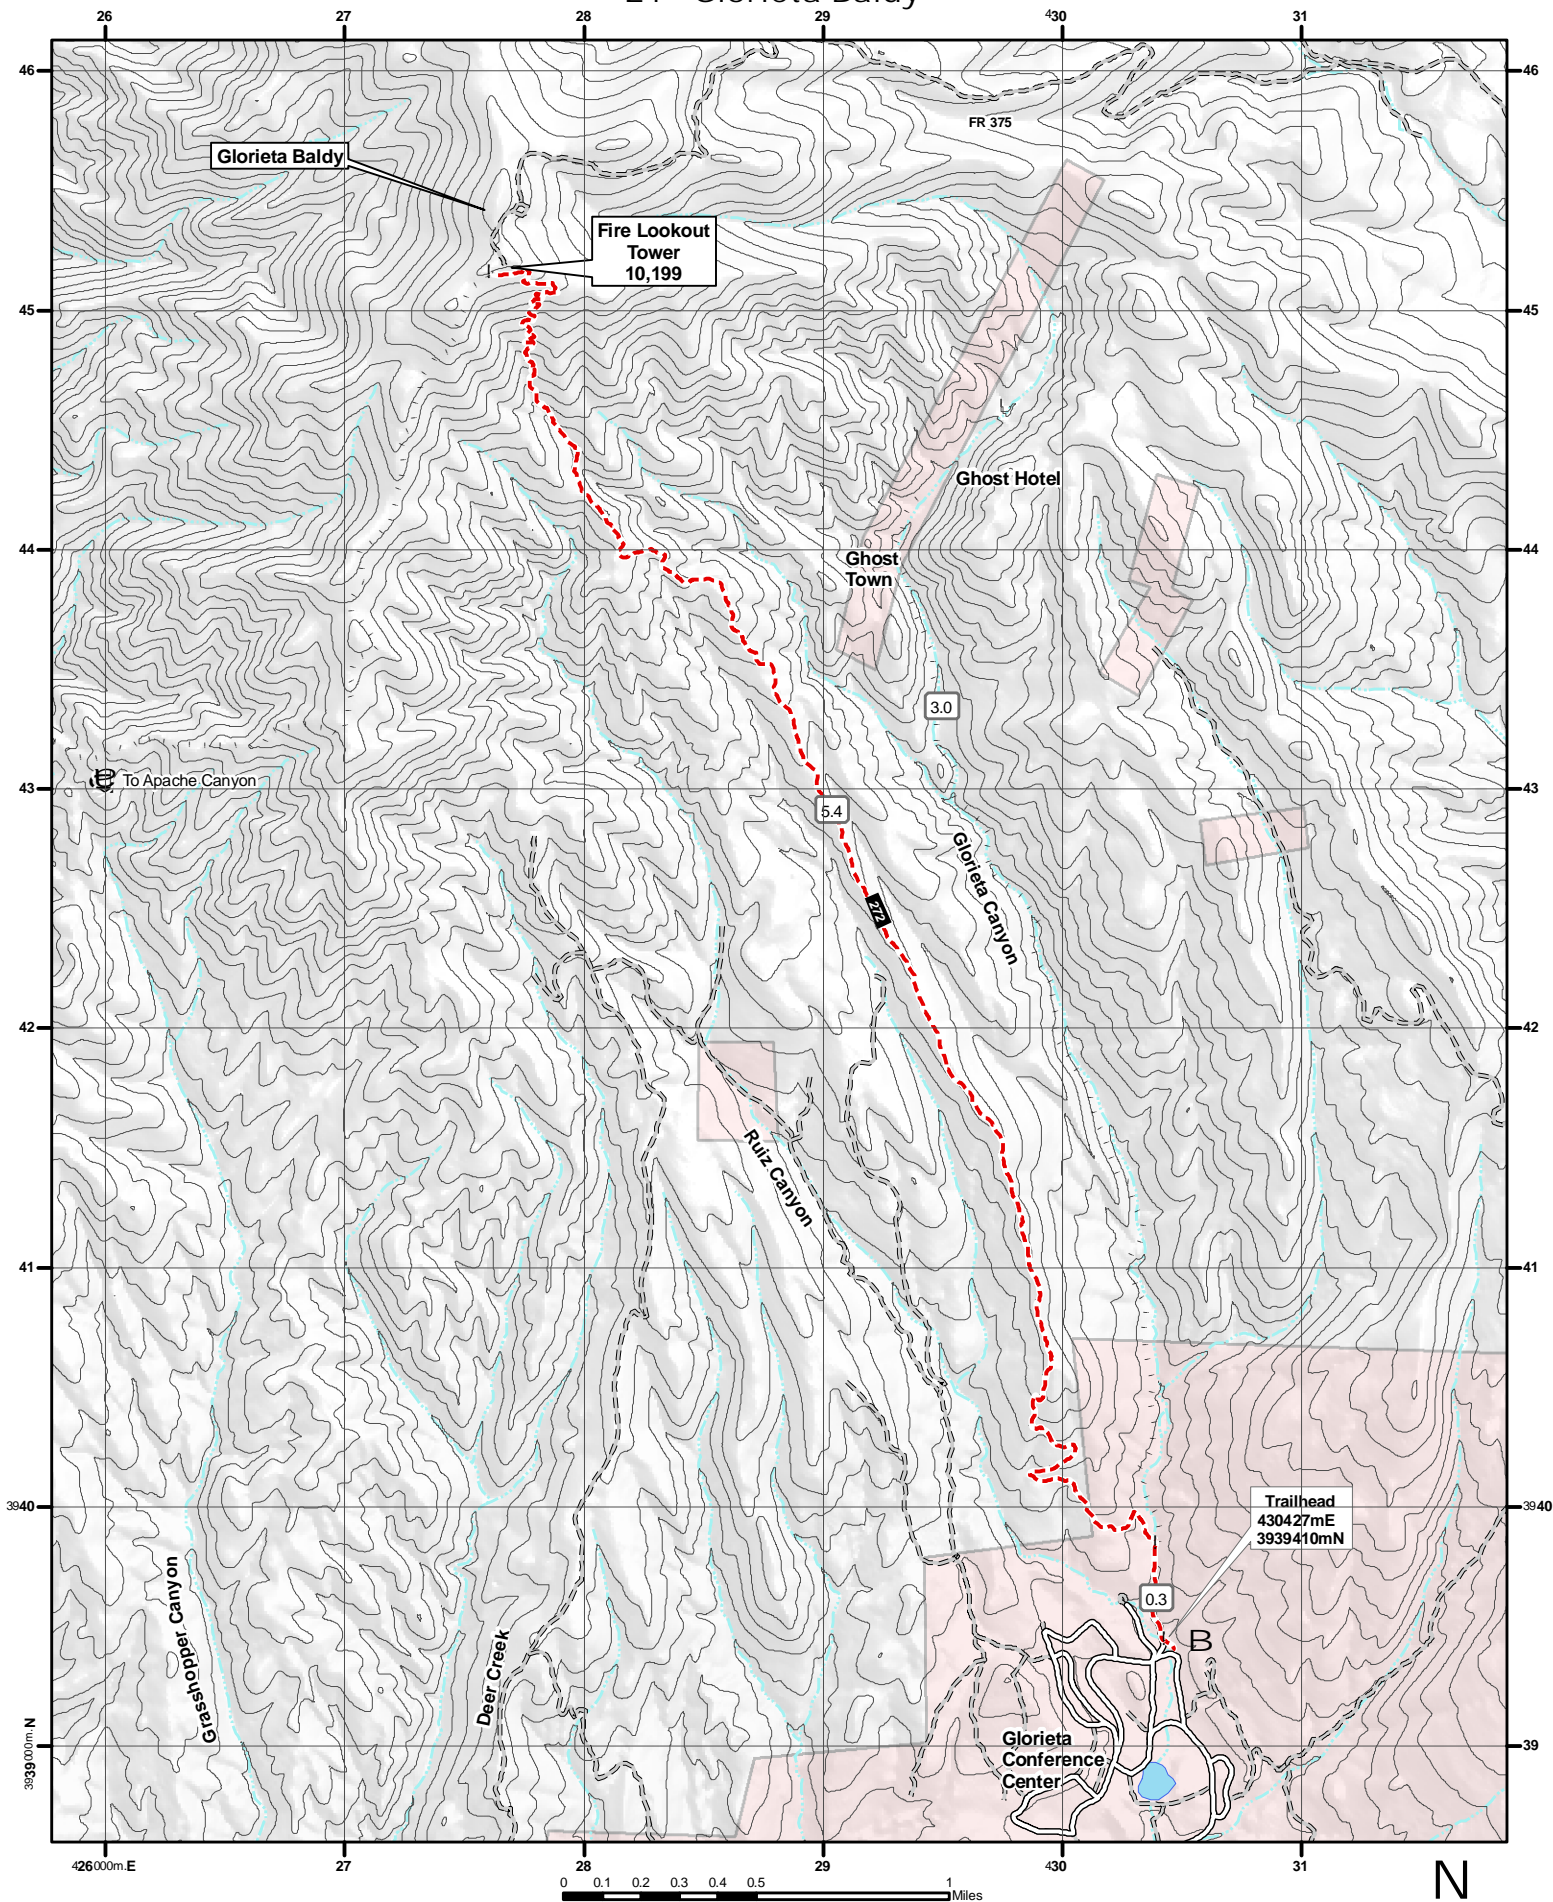

21 Glorieta Baldy

Primary Trail - - - - -
 Other Trails a a a a a a a a
 Mileage | 0.5 |

CONTOUR INTERVAL 80 FEET

More detailed hike descriptions and access information available in "Day Hikes in the Santa Fe Area" - Sierra Club
 Map Created by Travel Bug 839 Paseo de Peralta, Santa Fe, NM 87501 505-992-0418 Maps Guides Espresso!

UTM 13 S NAD 1927
 1000 Meter Grid