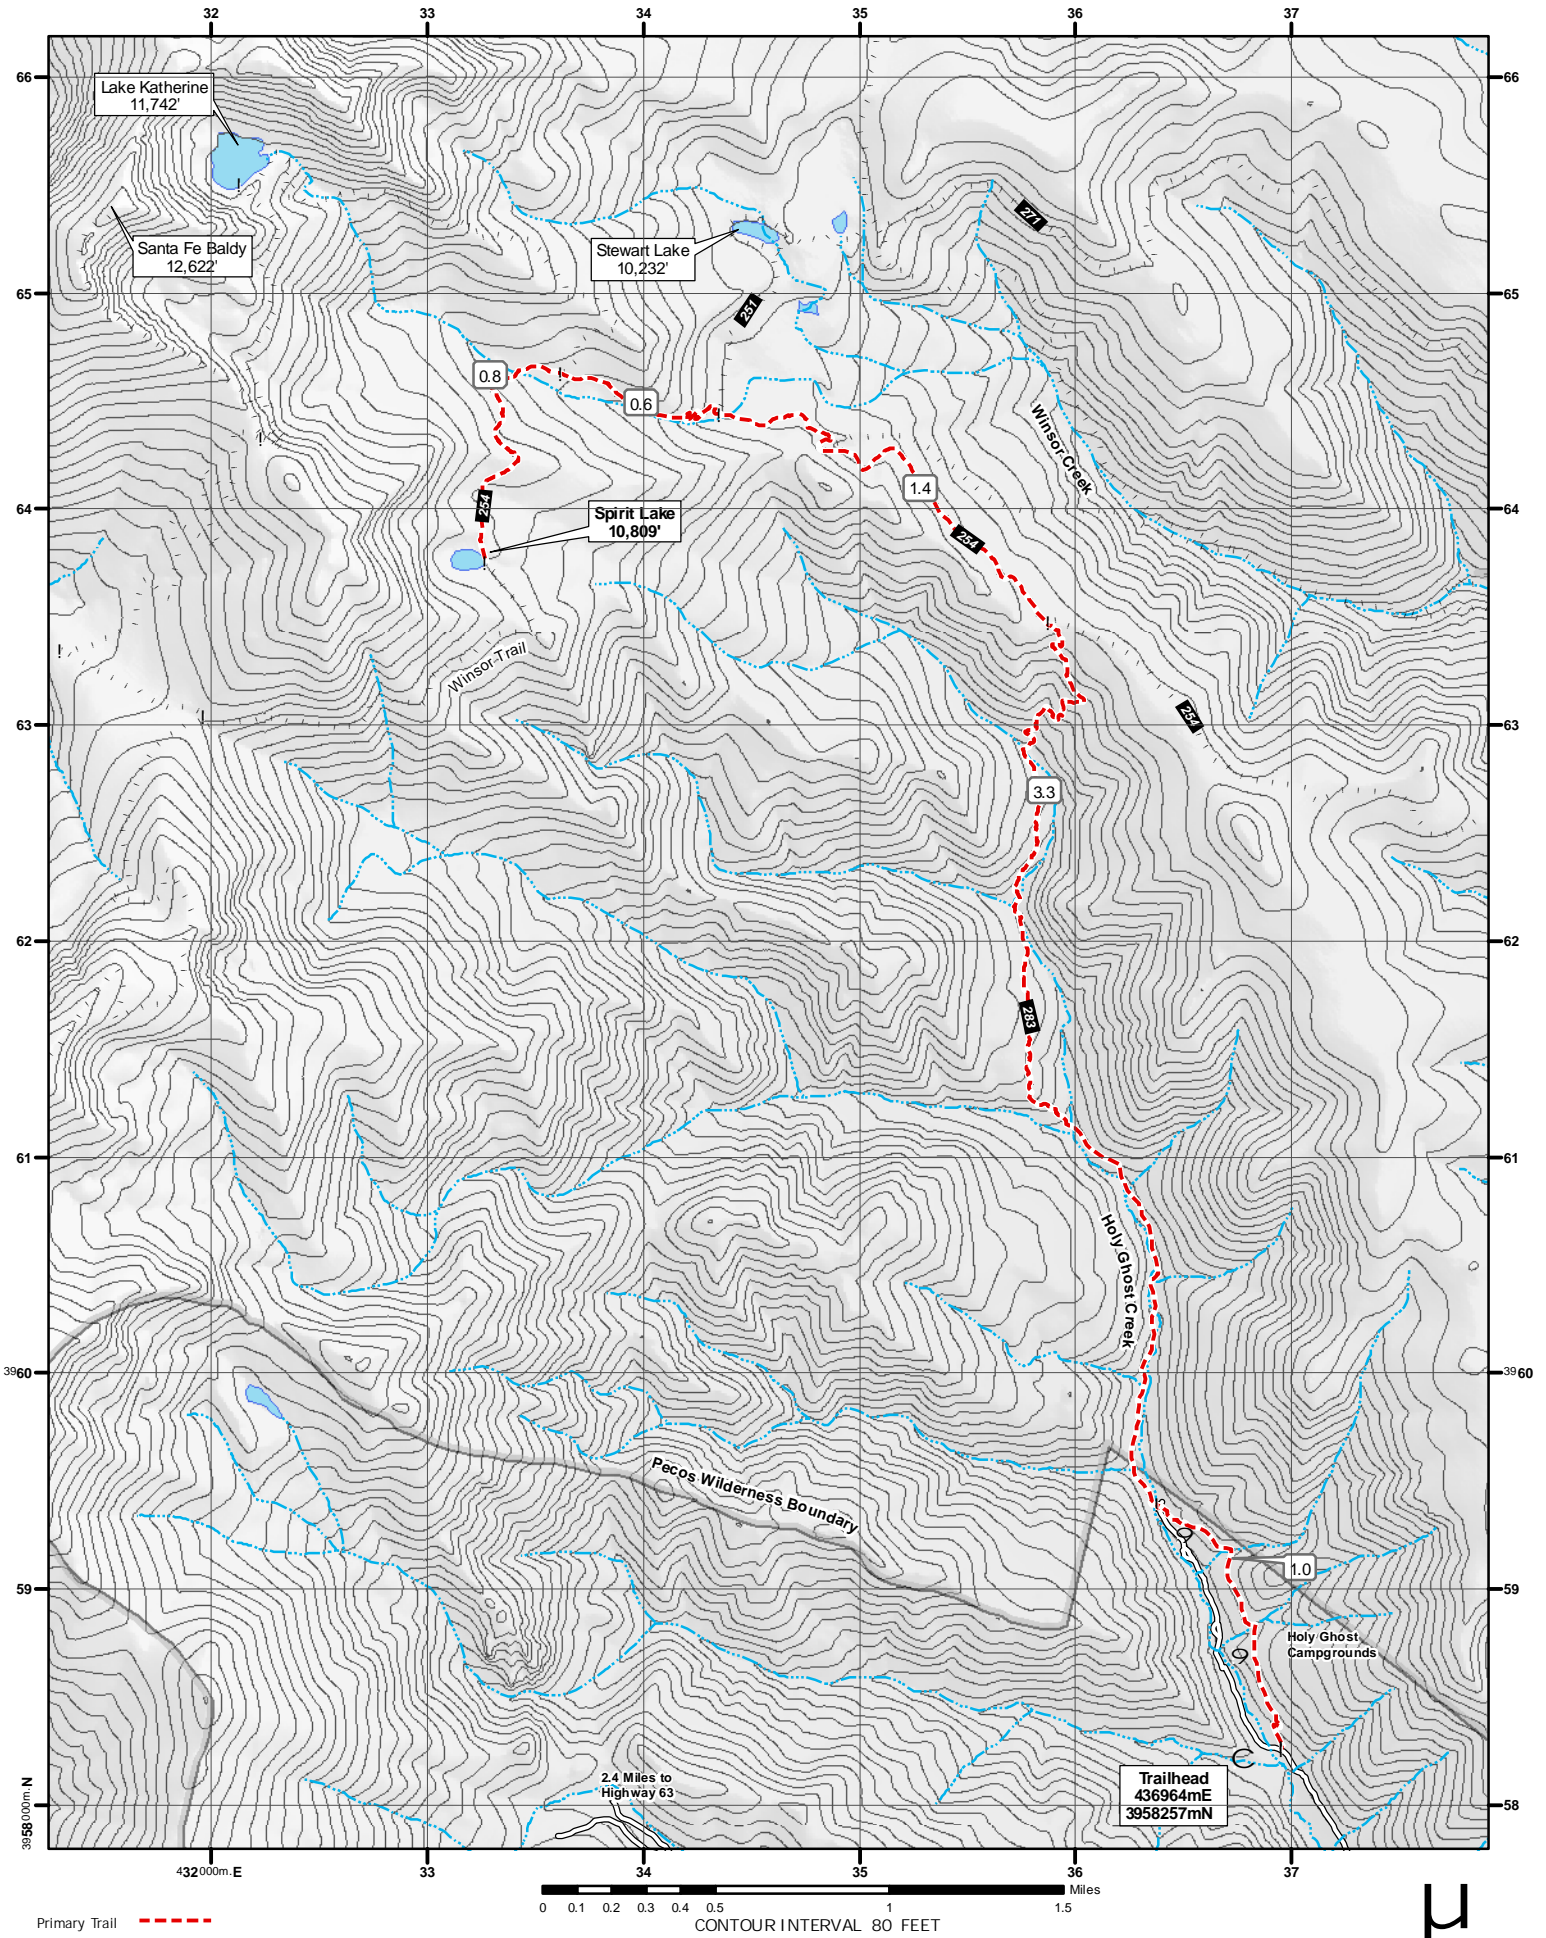

23 Holy Ghost / Spirit Lake

Primary Trail - - - - -
 Other Trails - - - - -
 Mileage - - - - - 0.5 - - - - -

More detailed hike descriptions and access information available in "Day Hikes in the Santa Fe Area" - Sierra Club
 Map Created by Travel Bug 839 Paseo de Peralta, Santa Fe, NM 87501 505-992-0418 Maps Guides Espresso!

UTM 13 S NAD 1927
 1000 Meter Grid