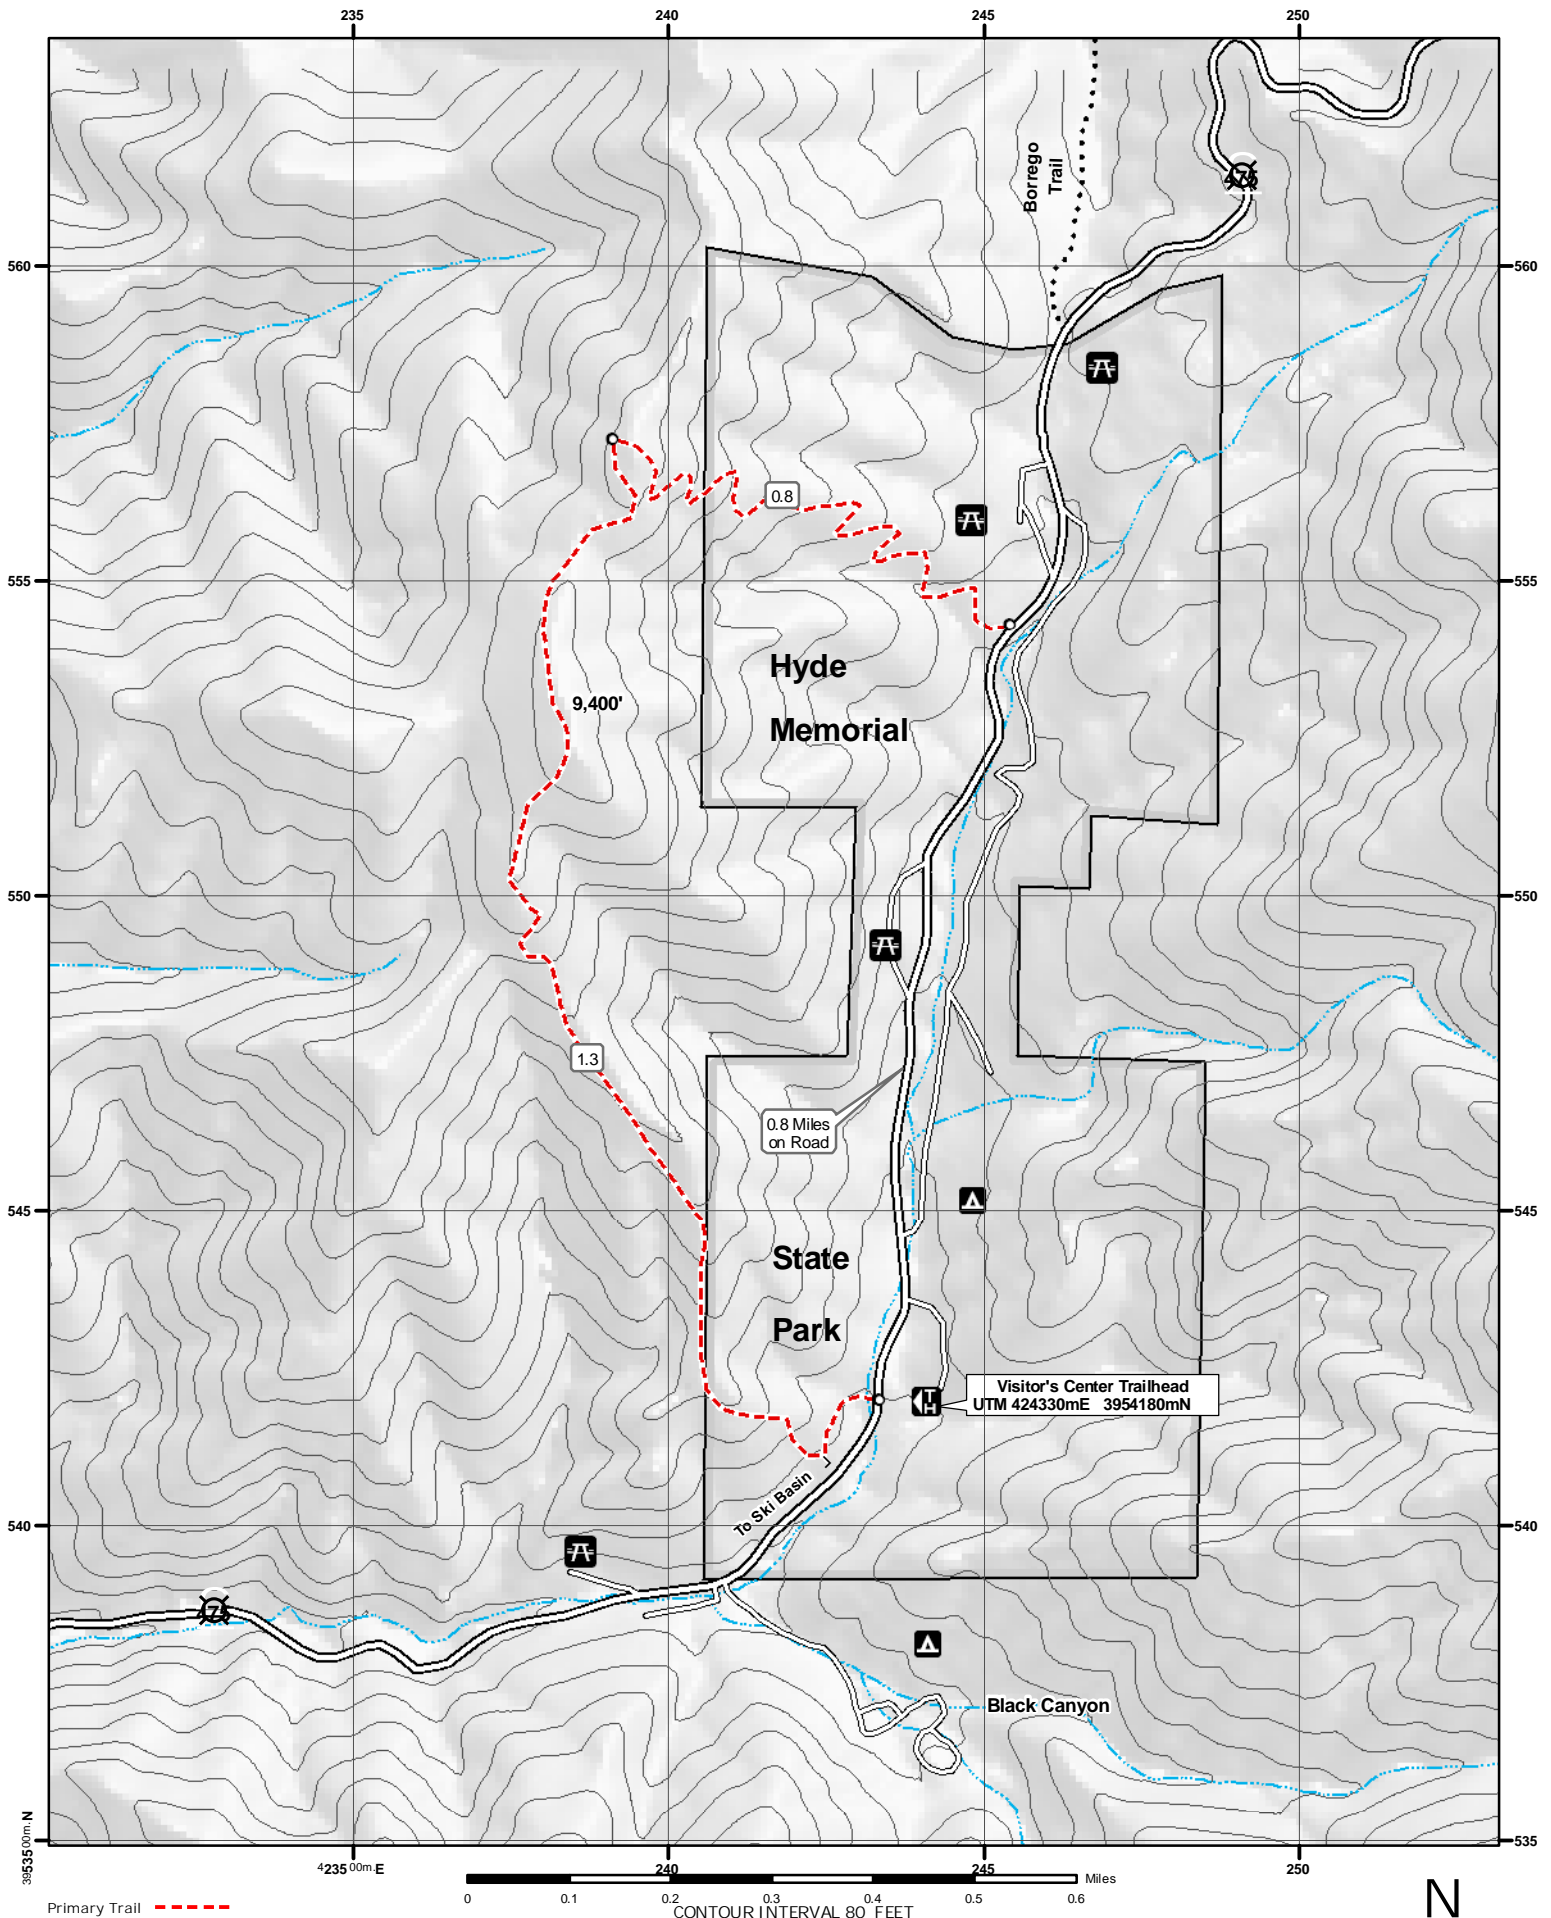

# 5 Hyde Park Circle

Primary Trail - - - - -  
 Other Trails - - - - -  
 Mileage ! - 0.5 - !

More detailed hike descriptions and access information available in "Day Hikes in the Santa Fe Area" - Sierra Club  
 Map Created by Travel Bug 839 Paseo de Peralta, Santa Fe, NM 87501 505-992-0418 Maps Guides Espresso!

UTM 13 S NAD 1927  
 500 Meter Grid