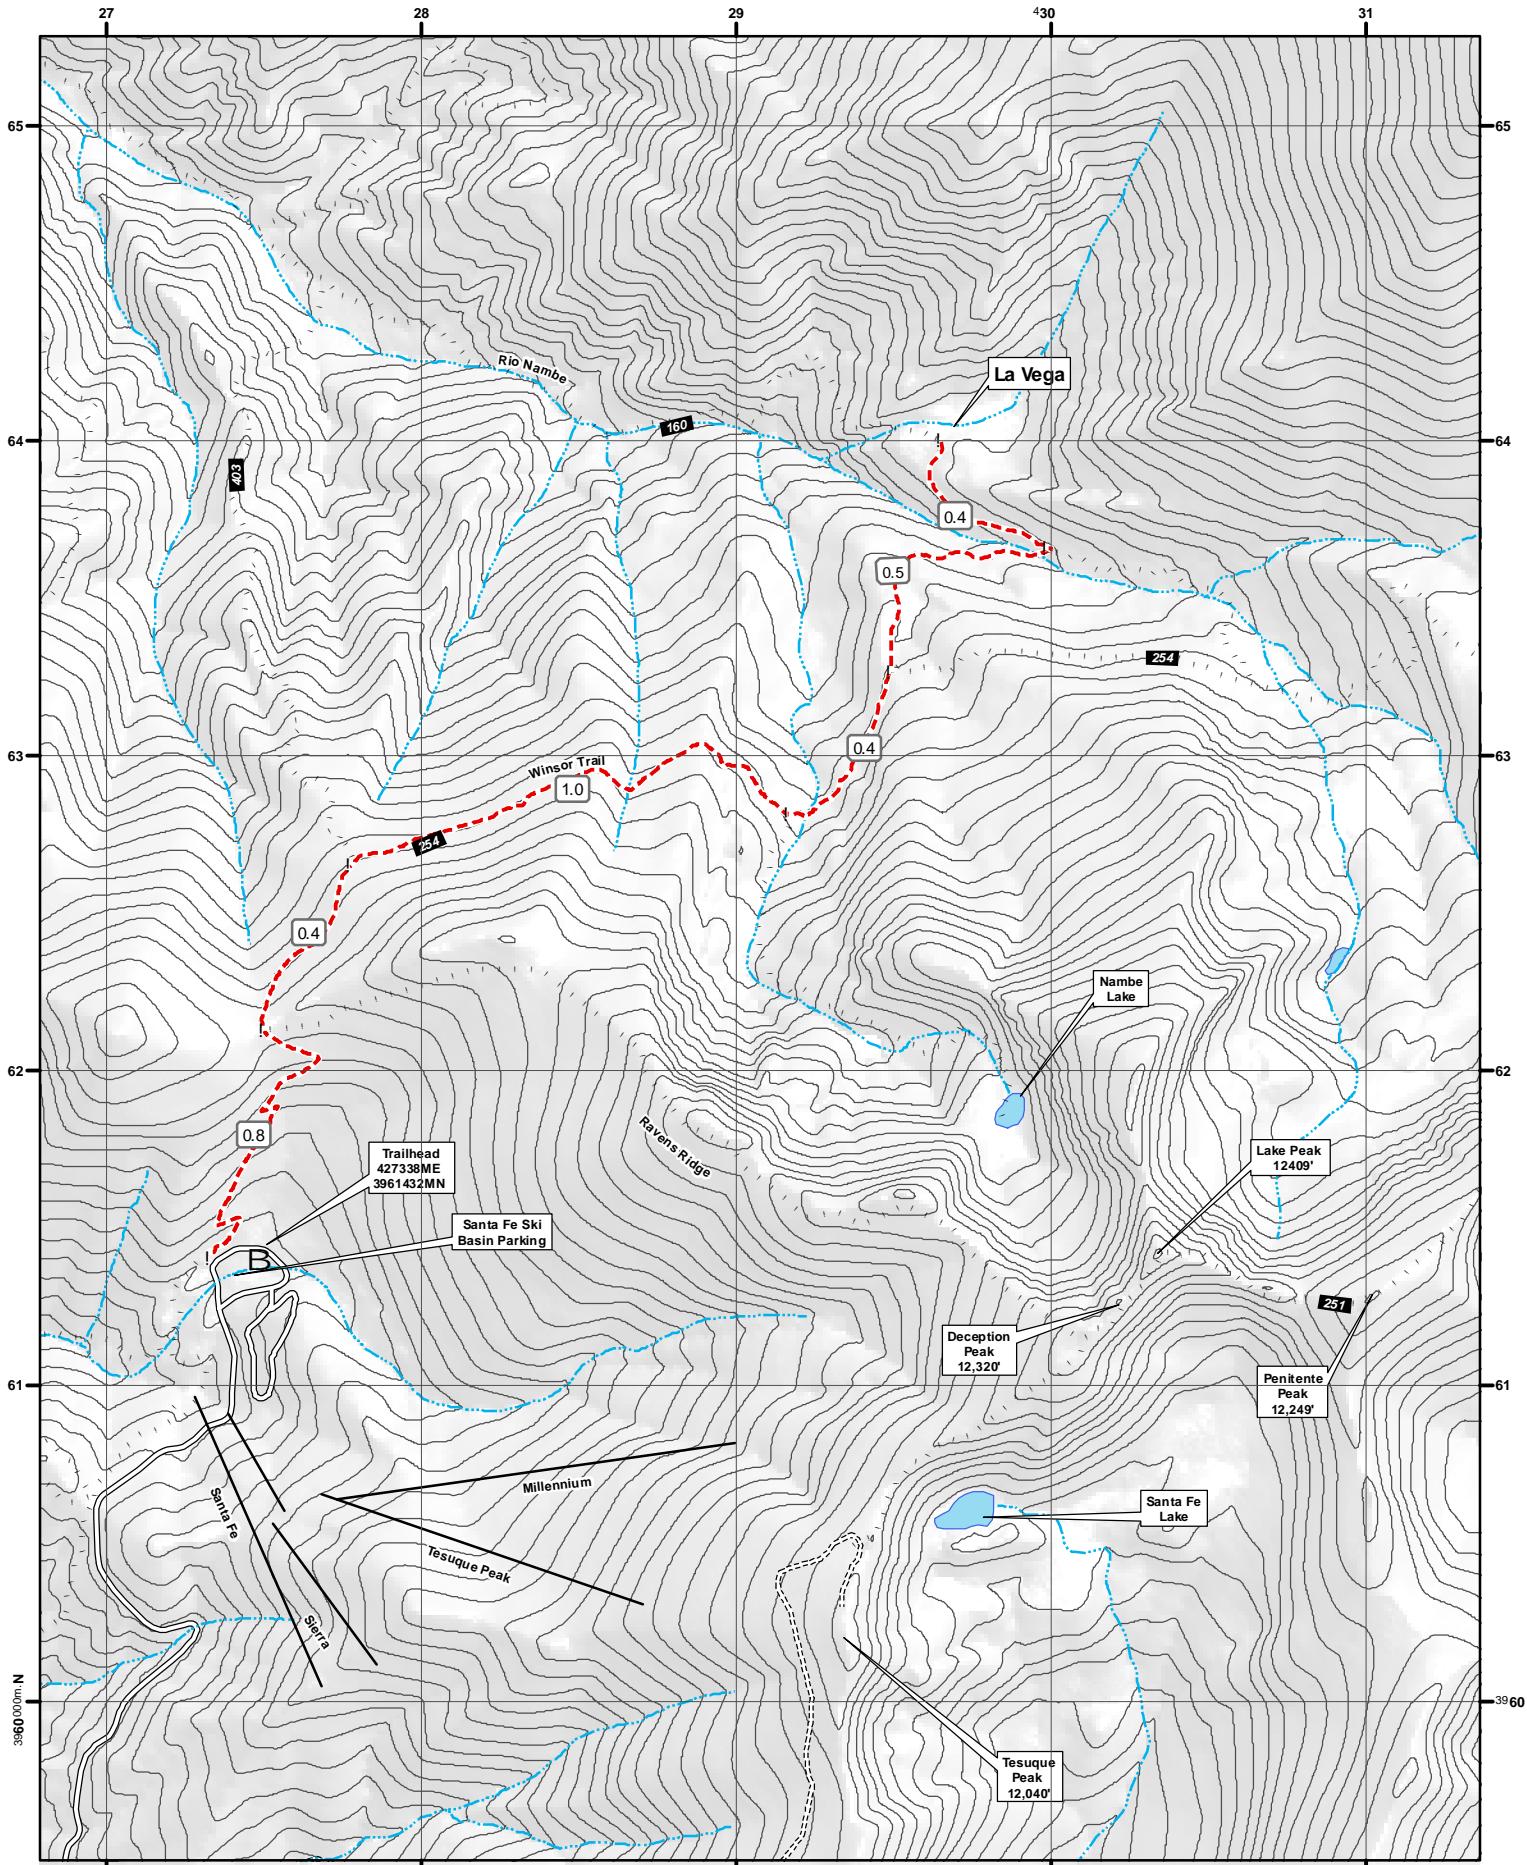

# 12 La Vega

Primary Trail - - - - -  
 Other Trails - - - - -  
 Mileage - - - - - 0.5

0 0.1 0.2 0.3 0.4 0.5 1 Miles  
 CONTOUR INTERVAL 80 FEET

More detailed hike descriptions and access information available in "Day Hikes in the Santa Fe Area" - Sierra Club  
 Map Created by Travel Bug 839 Paseo de Peralta, Santa Fe, NM 87501 505-992-0418 Maps Guides Espresso!

N  
 UTM 13 S NAD 1927  
 1000 Meter Grid