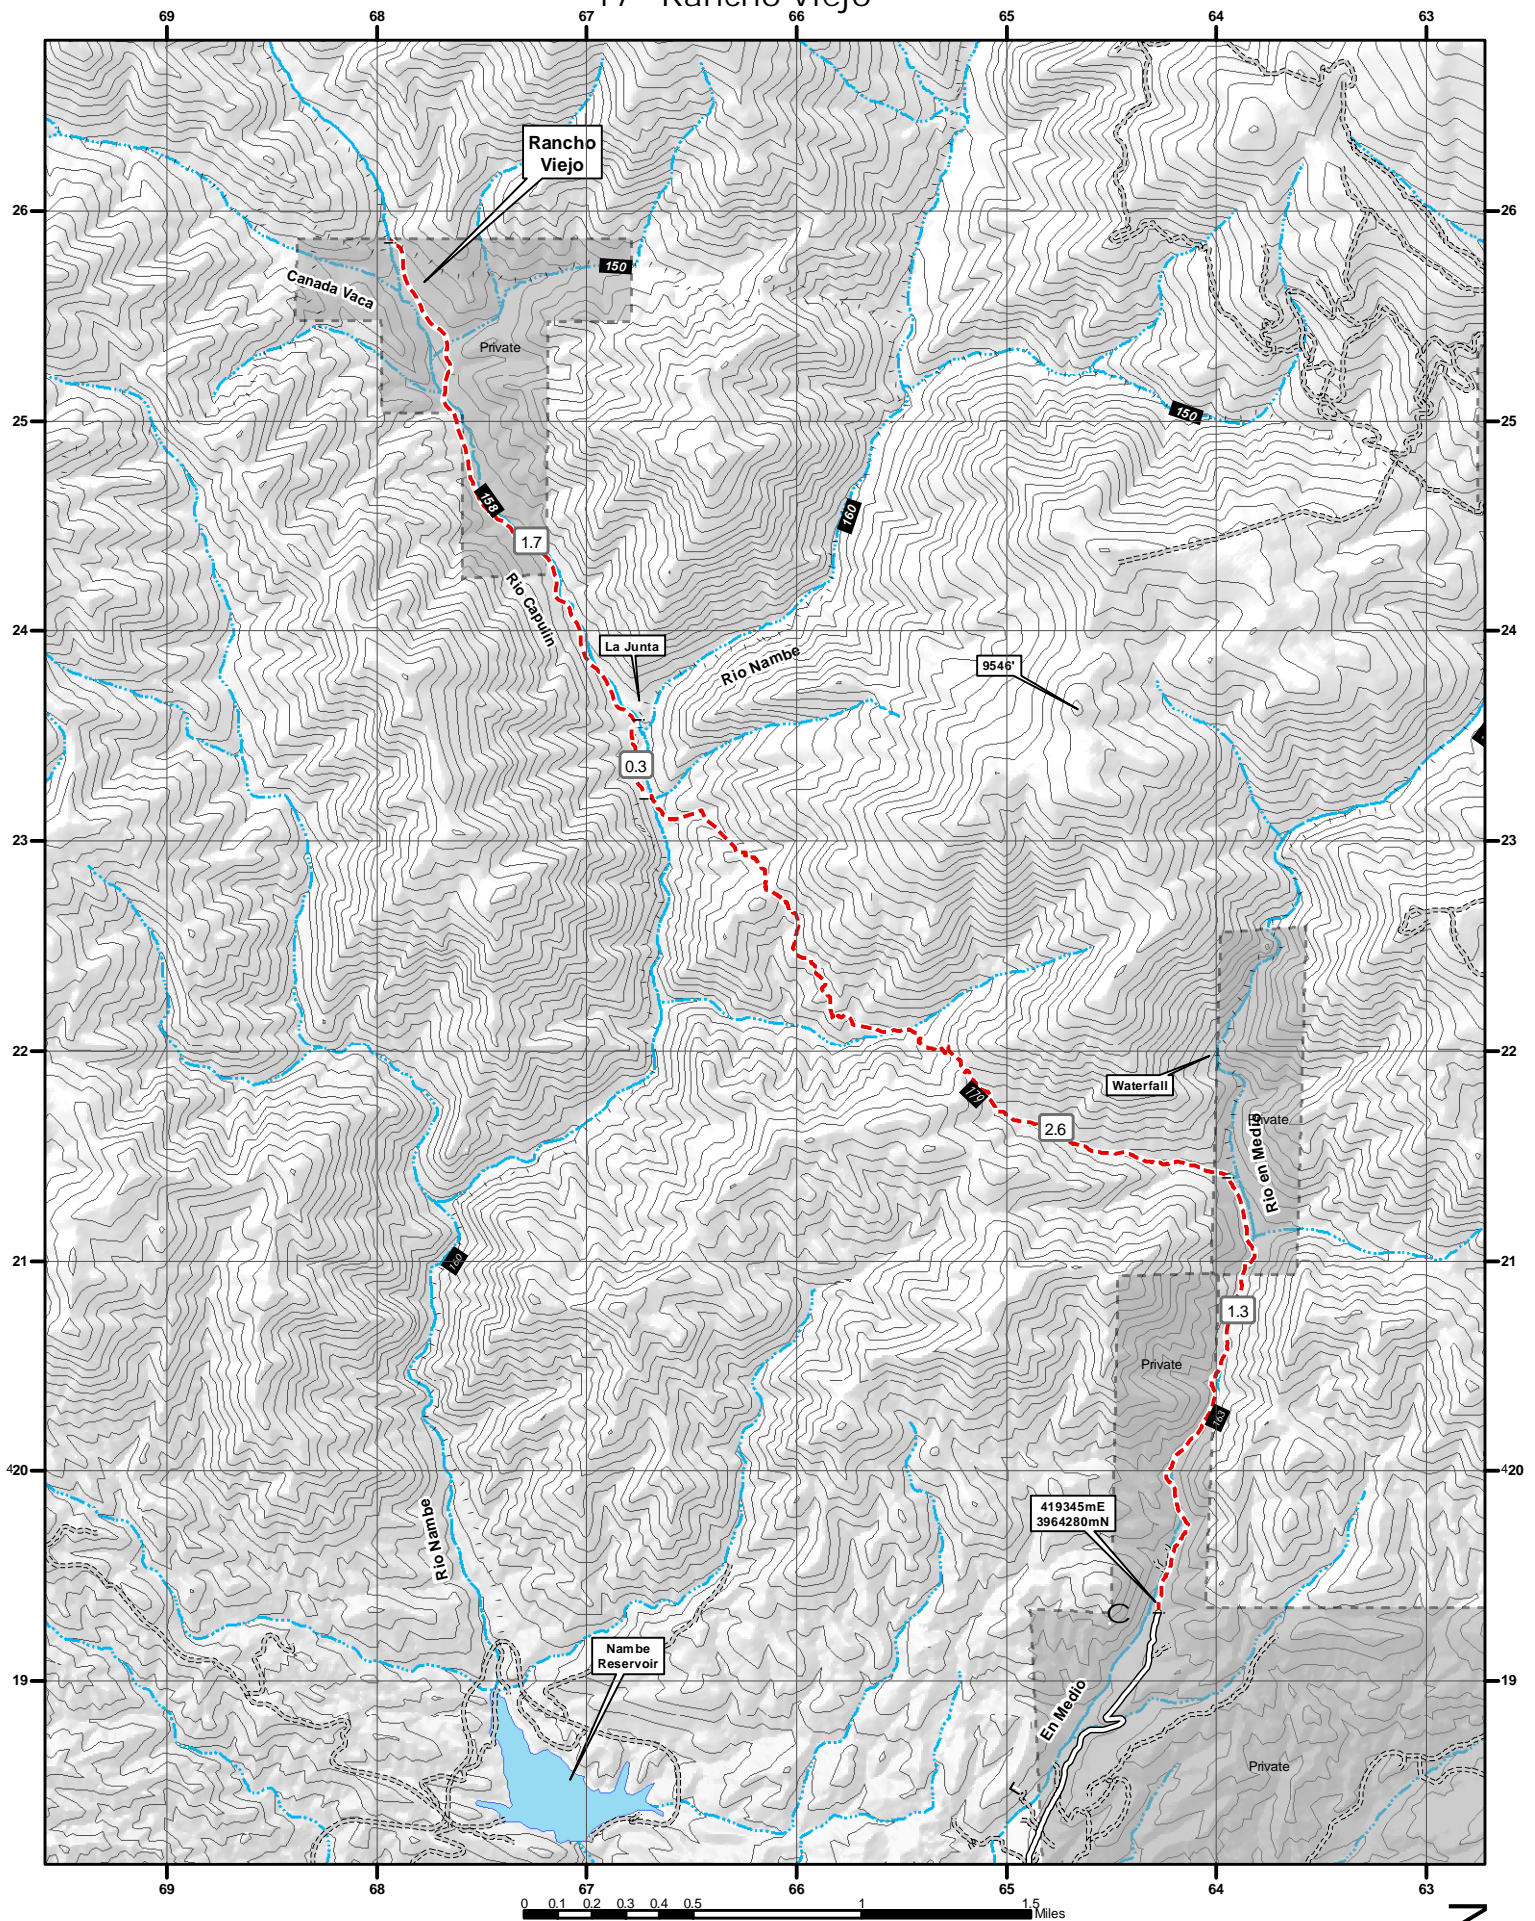

# 17 Rancho Viejo

Primary Trail - - - - -  
 Other Trails - - - - -  
 Mileage - - - - - 0.5

0 0.1 0.2 0.3 0.4 0.5 1 1.5 Miles

CONTOUR INTERVAL 80 FEET

More detailed hike descriptions and access information available in "Day Hikes in the Santa Fe Area" - Sierra Club  
 Map Created by Travel Bug 839 Paseo de Peralta, Santa Fe, NM 87501 505-992-0418 Maps Guides Espresso!

UTM 13 S NAD 1927  
 1000 Meter Grid