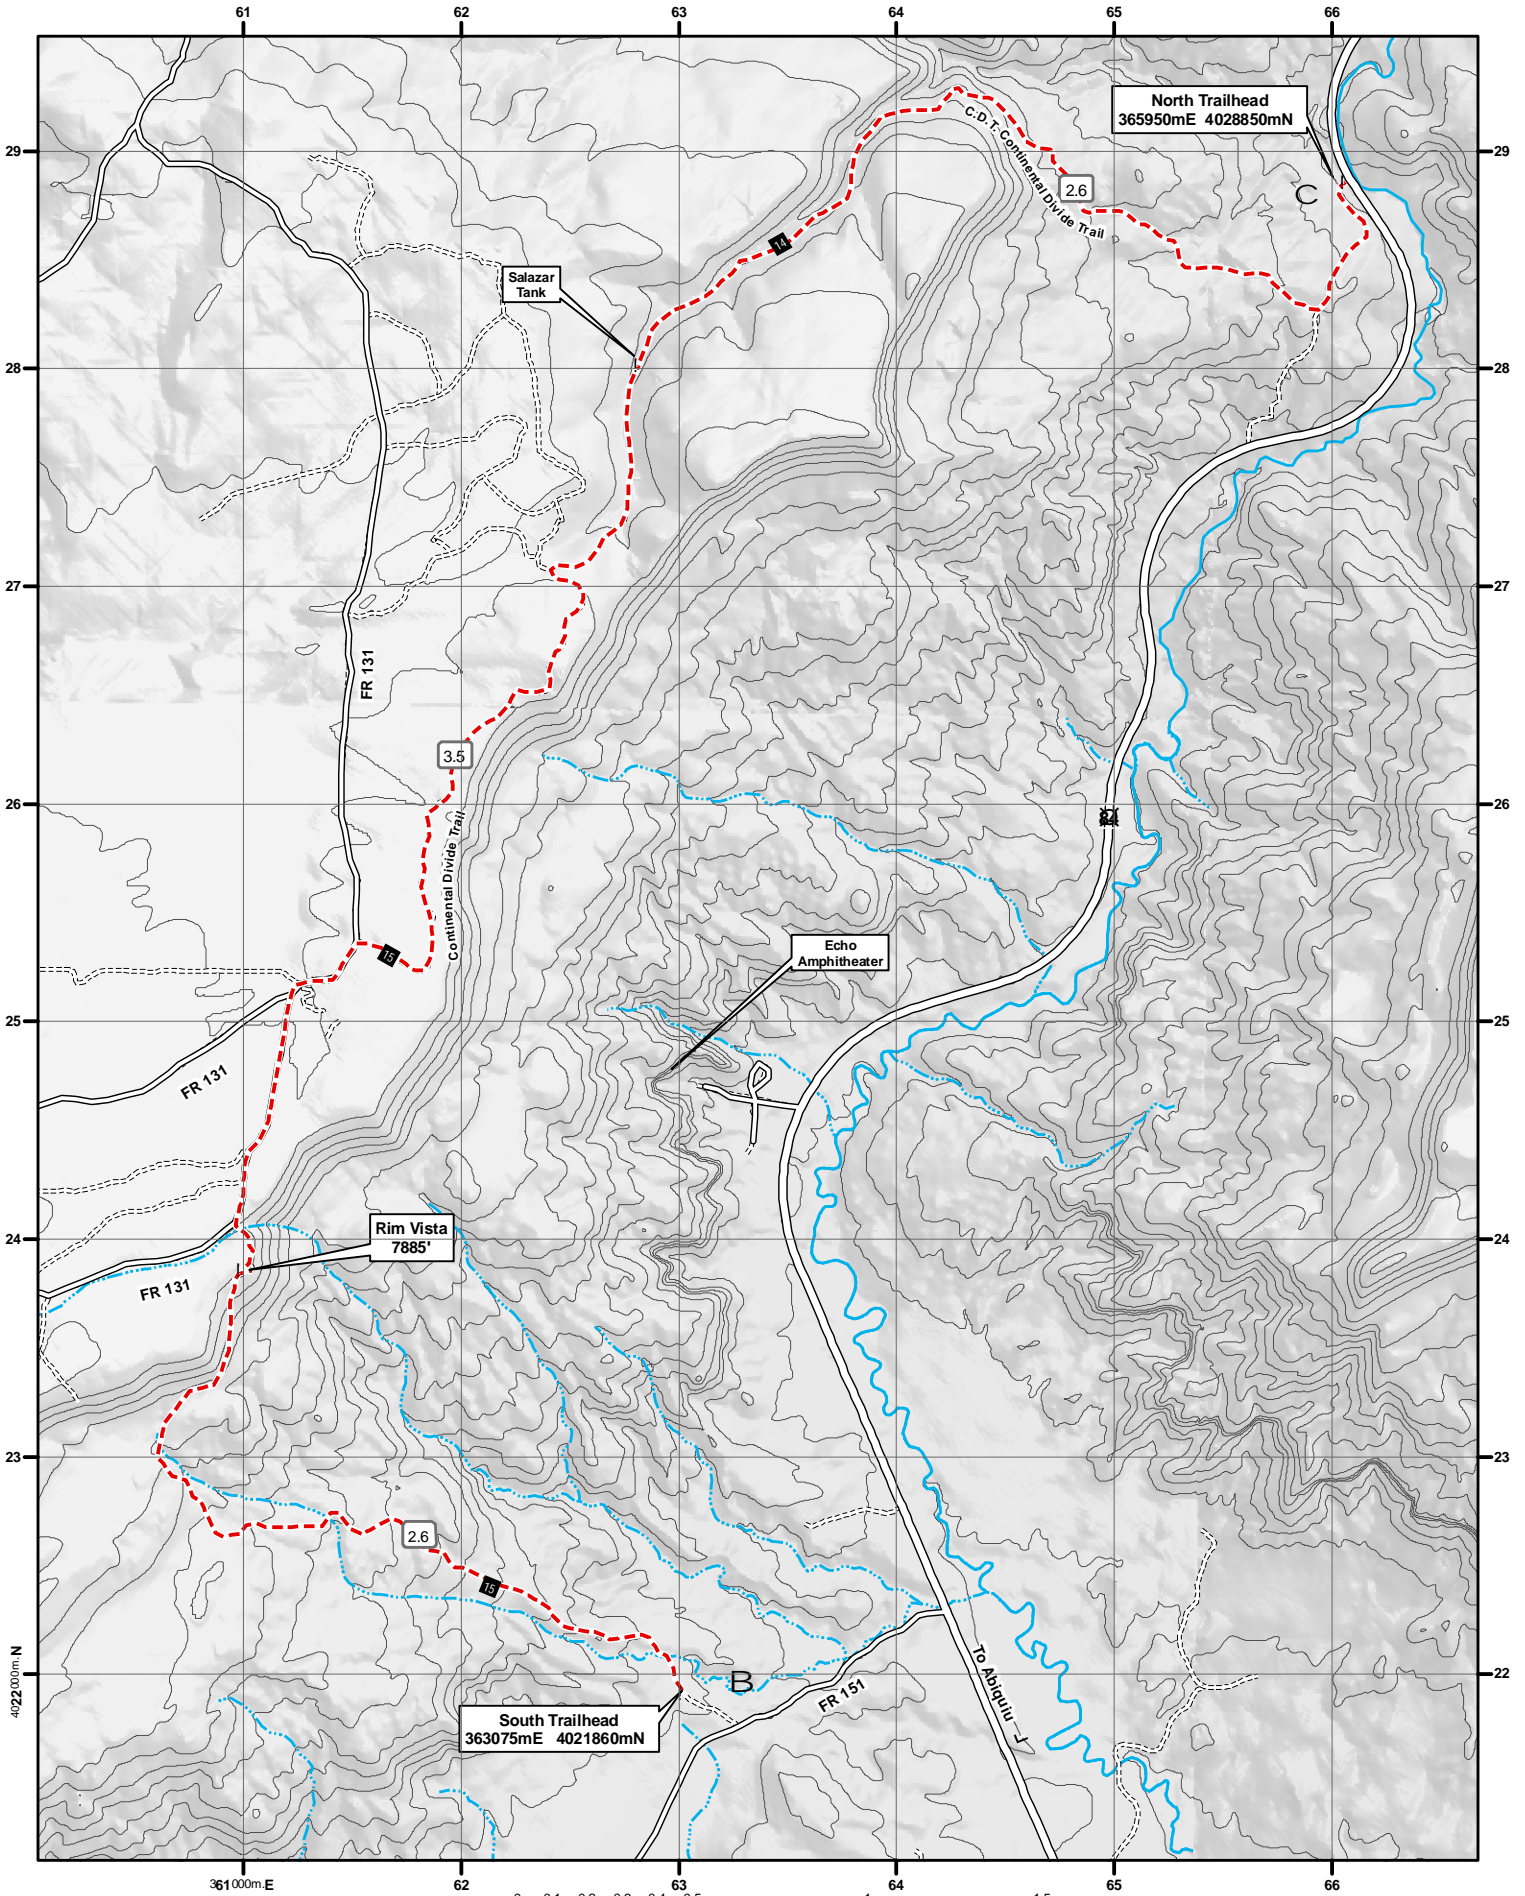

54 Rim Vista - Salazar

Primary Trail - - - - -
 Other Trails - - - - -
 Mileage 0.5

0 0.1 0.2 0.3 0.4 0.5 1 1.5 Miles

CONTOUR INTERVAL 80 FEET

More detailed hike descriptions and access information available in "Day Hikes in the Santa Fe Area" - Sierra Club
 Map Created by Travel Bug 839 Paseo de Peralta, Santa Fe, NM 87501 505-992-0418 Maps Guides Espresso!

N

UTM 13 S NAD 1927
 1000 Meter Grid