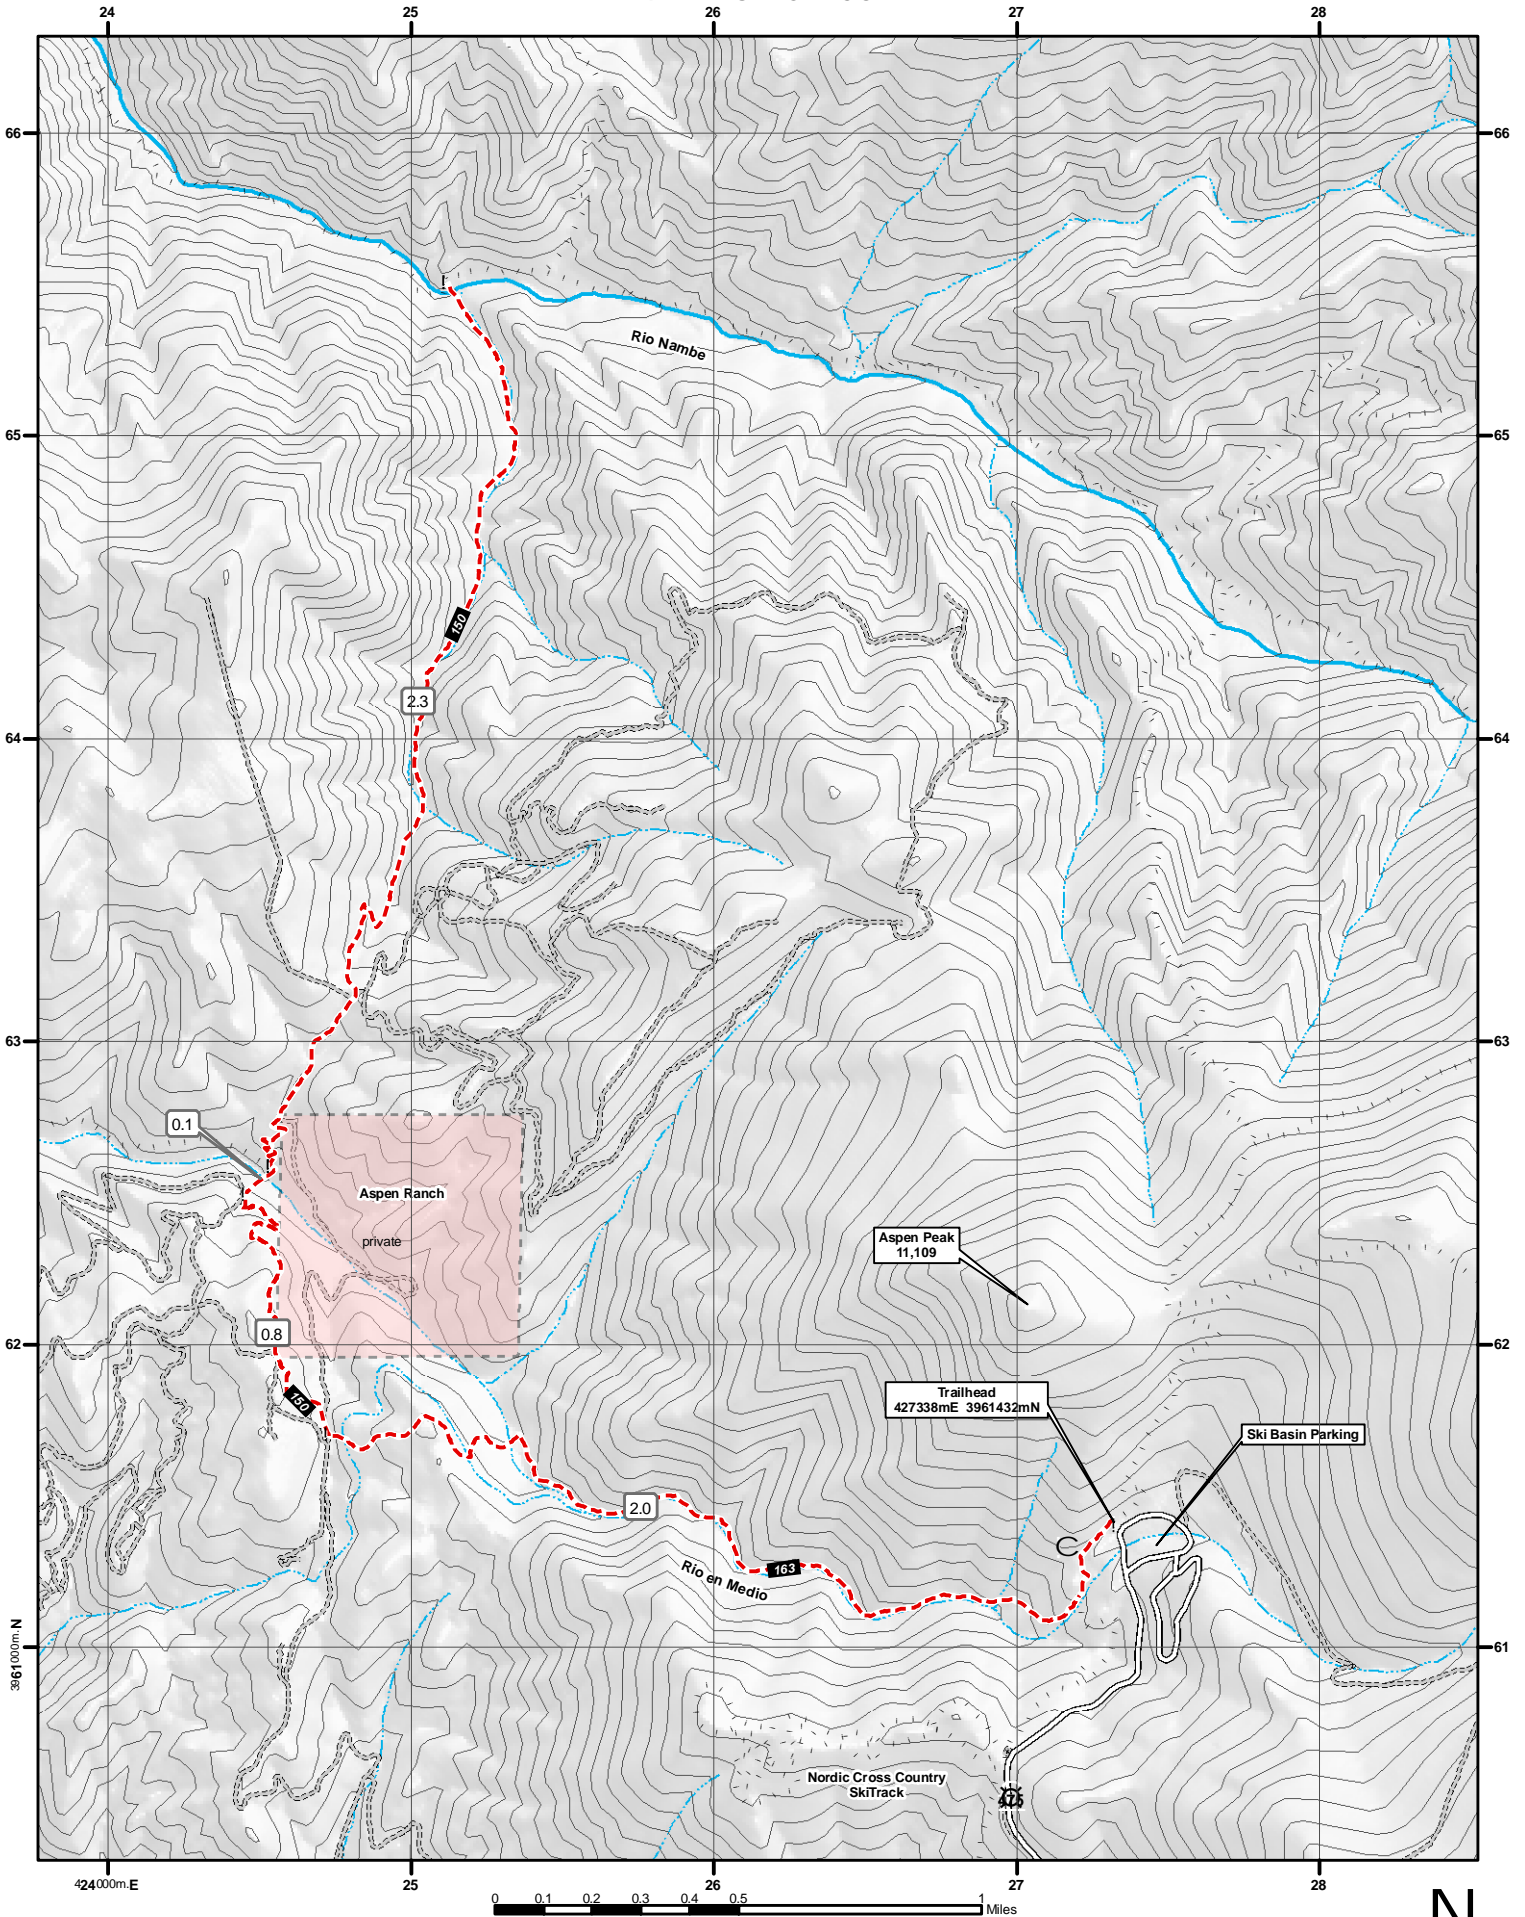

9 Rio Nambé

Primary Trail
Other Trails
Mileage 0.5

0 0.1 0.2 0.3 0.4 0.5 1 Miles

CONTOUR INTERVAL 80 FEET

More detailed hike descriptions and access information available in "Day Hikes in the Santa Fe Area" - Sierra Club
Map Created by Travel Bug 839 Paseo de Peralta, Santa Fe, NM 87501 505-992-0418 Maps Guides Espresso!

UTM 13 S NAD 1927
1000 Meter Grid