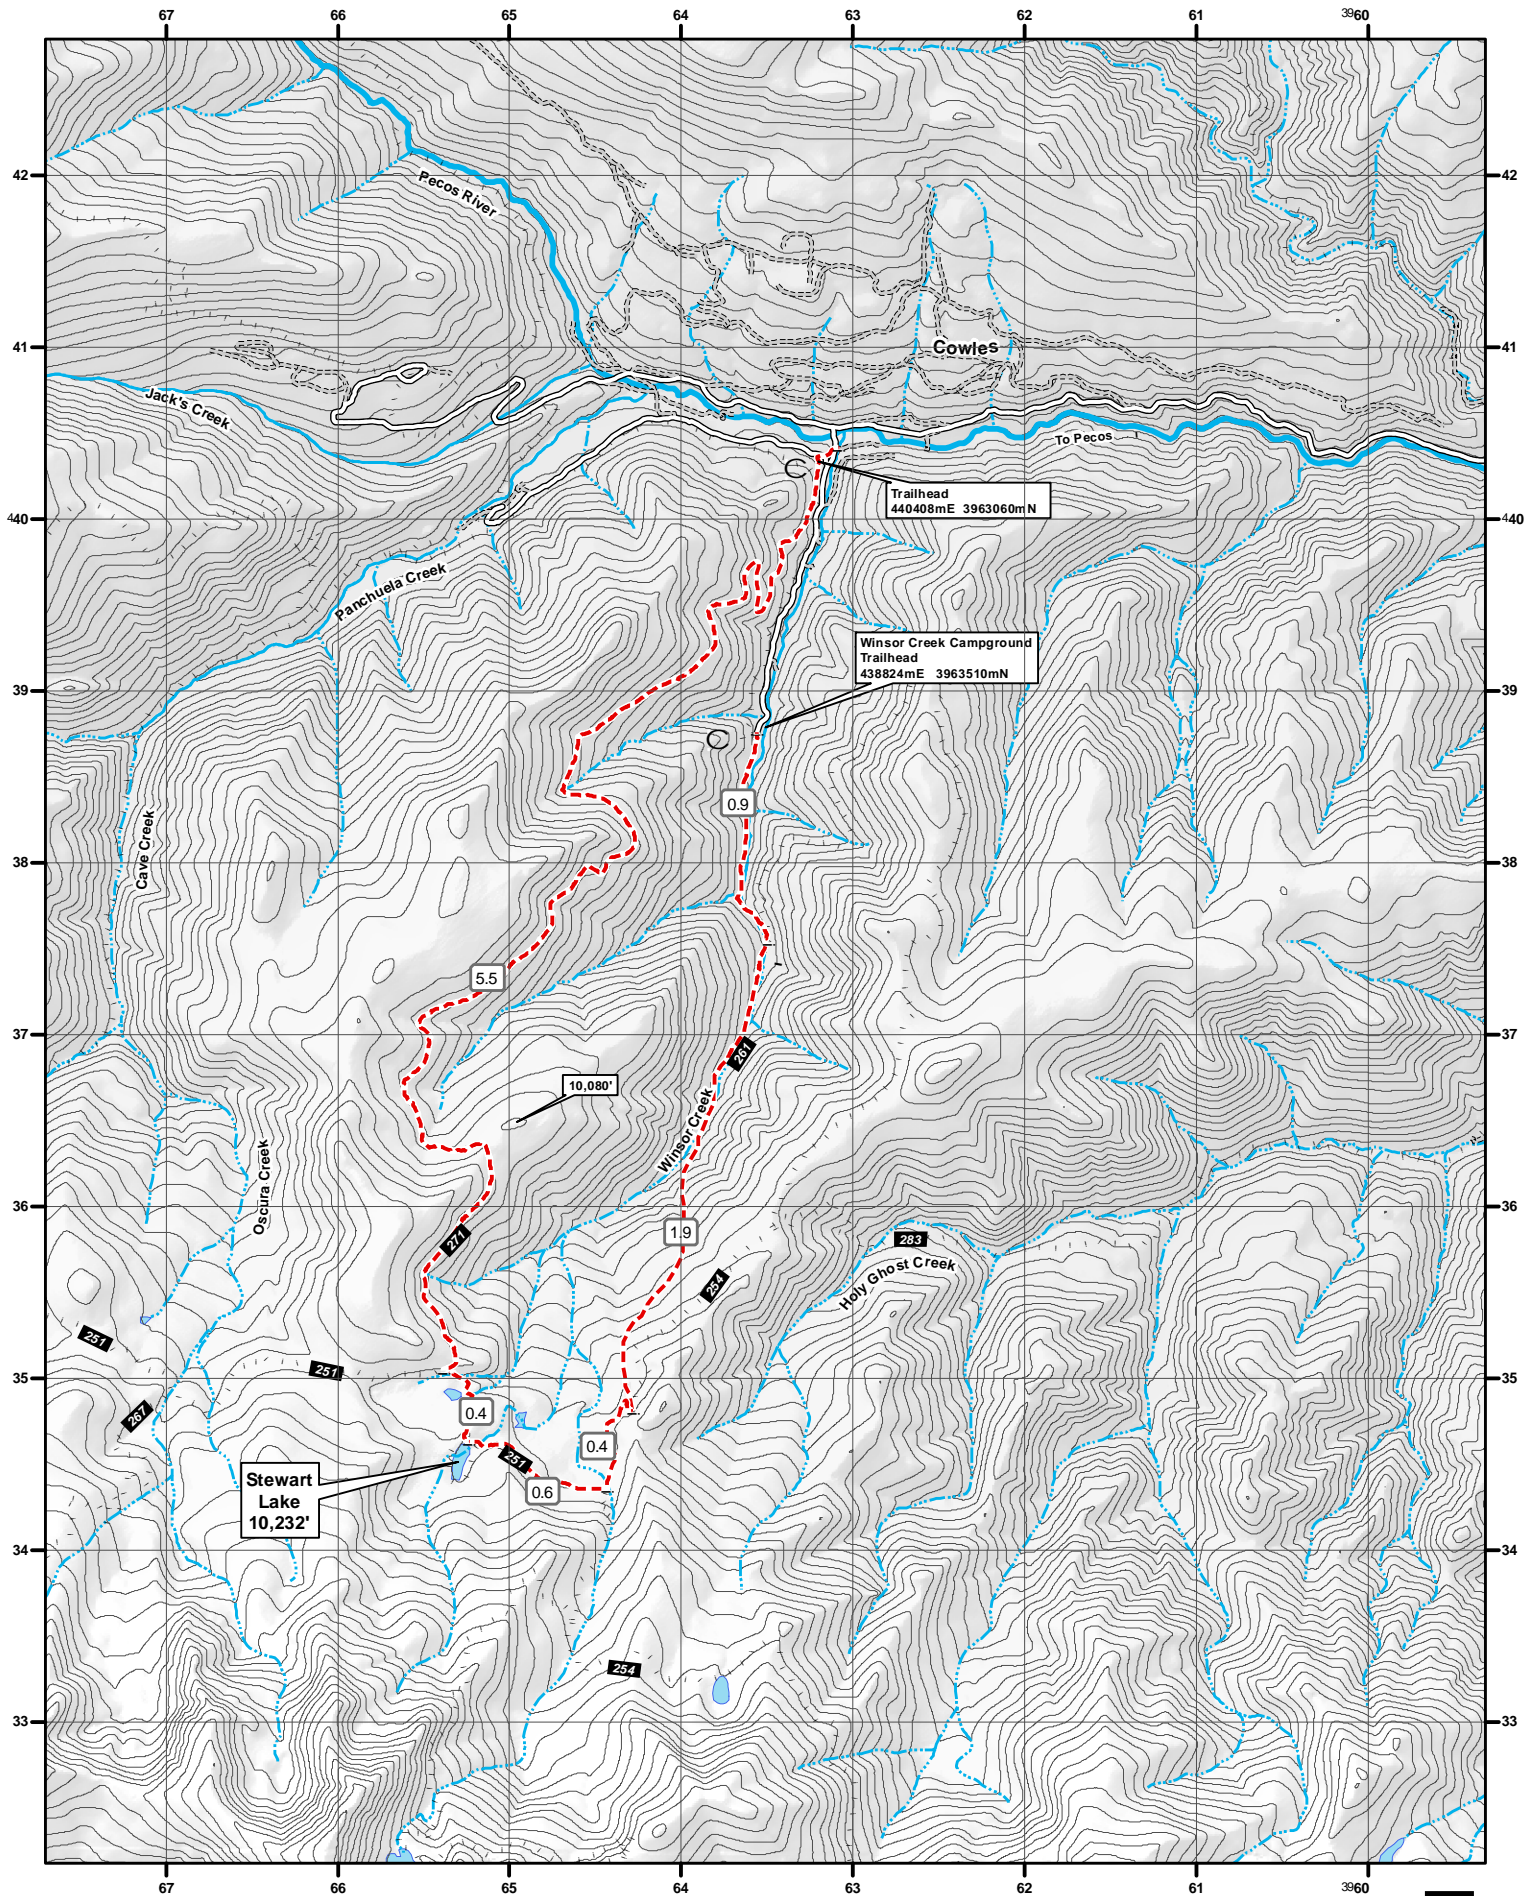

24 Stewart Lake

Primary Trail - - - - -
 Other Trails - - - - -
 Mileage - - - - - 0.5

0 0.2 0.4 0.6 0.8 1 2 Miles
 CONTOUR INTERVAL 80 FEET

More detailed hike descriptions and access information available in "Day Hikes in the Santa Fe Area" - Sierra Club
 Map Created by Travel Bug 839 Paseo de Peralta, Santa Fe, NM 87501 505-992-0418 Maps Guides Espresso!

UTM 13 S NAD 1927
 1000 Meter Grid