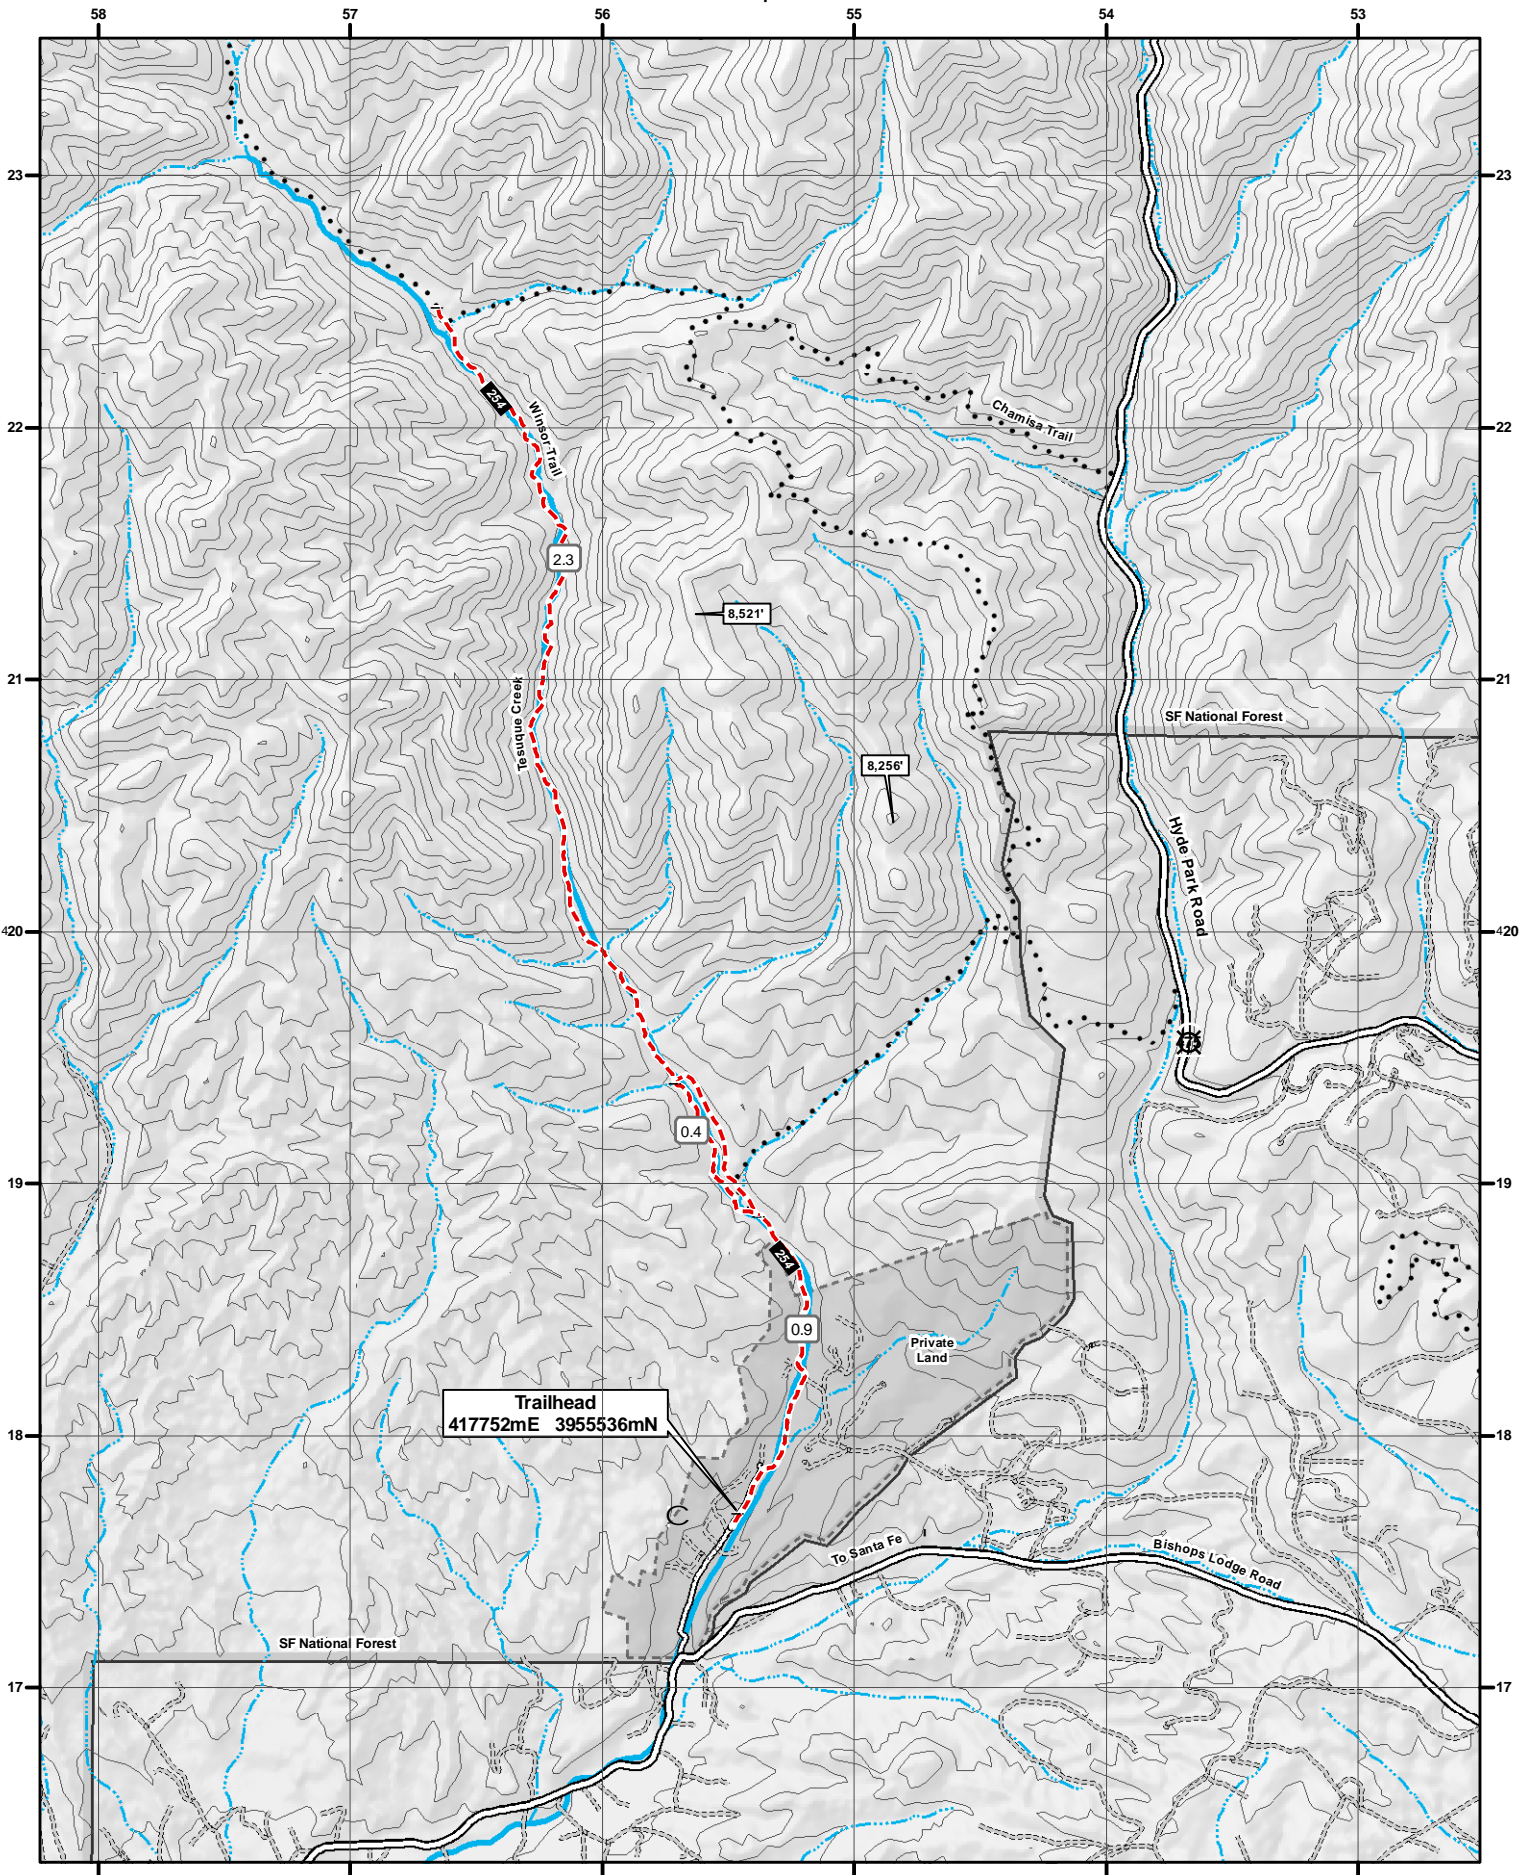

15 Tesuque Creek

Primary Trail -----
 Other Trails -----
 Mileage - - - - - 0.5 - - - - -

0 0.1 0.2 0.3 0.4 0.5 1 Miles
 CONTOUR INTERVAL 40 FEET

More detailed hike descriptions and access information available in "Day Hikes in the Santa Fe Area" - Sierra Club
 Map Created by Travel Bug 839 Paseo de Peralta, Santa Fe, NM 87501 505-992-0418 Maps Guides Espresso!

UTM 13 S NAD 1927
 1000 Meter Grid