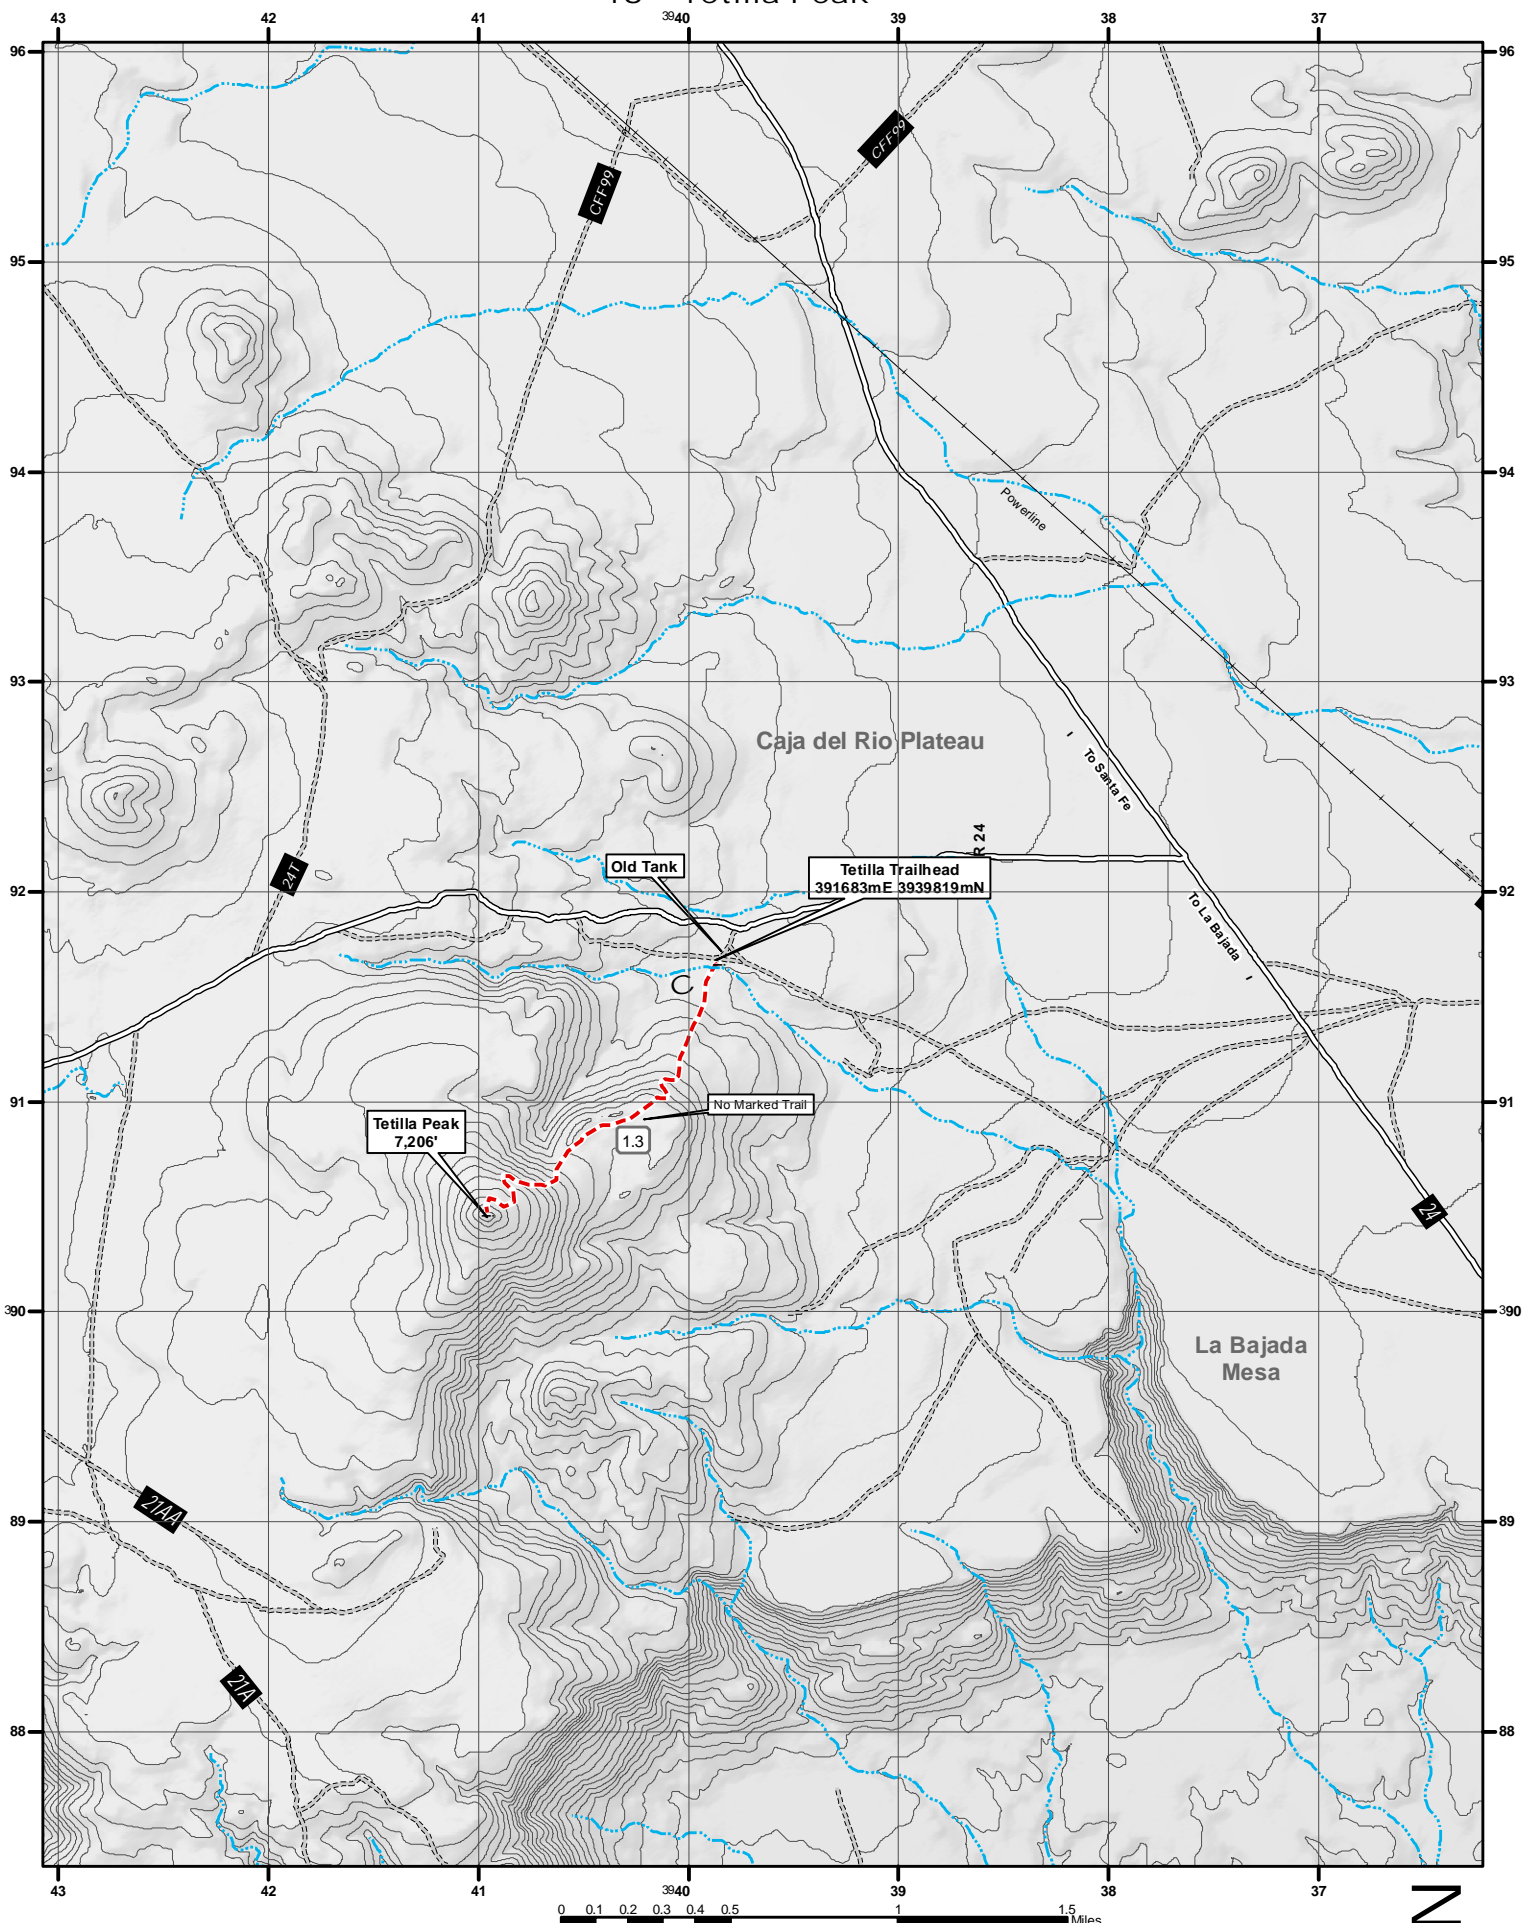

18 Tetilla Peak

Primary Trail - - - - -
 Other Trails - - - - -
 Mileage - - - - - 0.5 - - - - - 1

0 0.1 0.2 0.3 0.4 0.5 1 1.5 Miles
 CONTOUR INTERVAL 40 FEET

More detailed hike descriptions and access information available in "Day Hikes in the Santa Fe Area" - Sierra Club
 Map Created by Travel Bug 839 Paseo de Peralta, Santa Fe, NM 87501 505-992-0418 Maps Guides Espresso!

UTM 13 S NAD 1927
 1000 Meter Grid