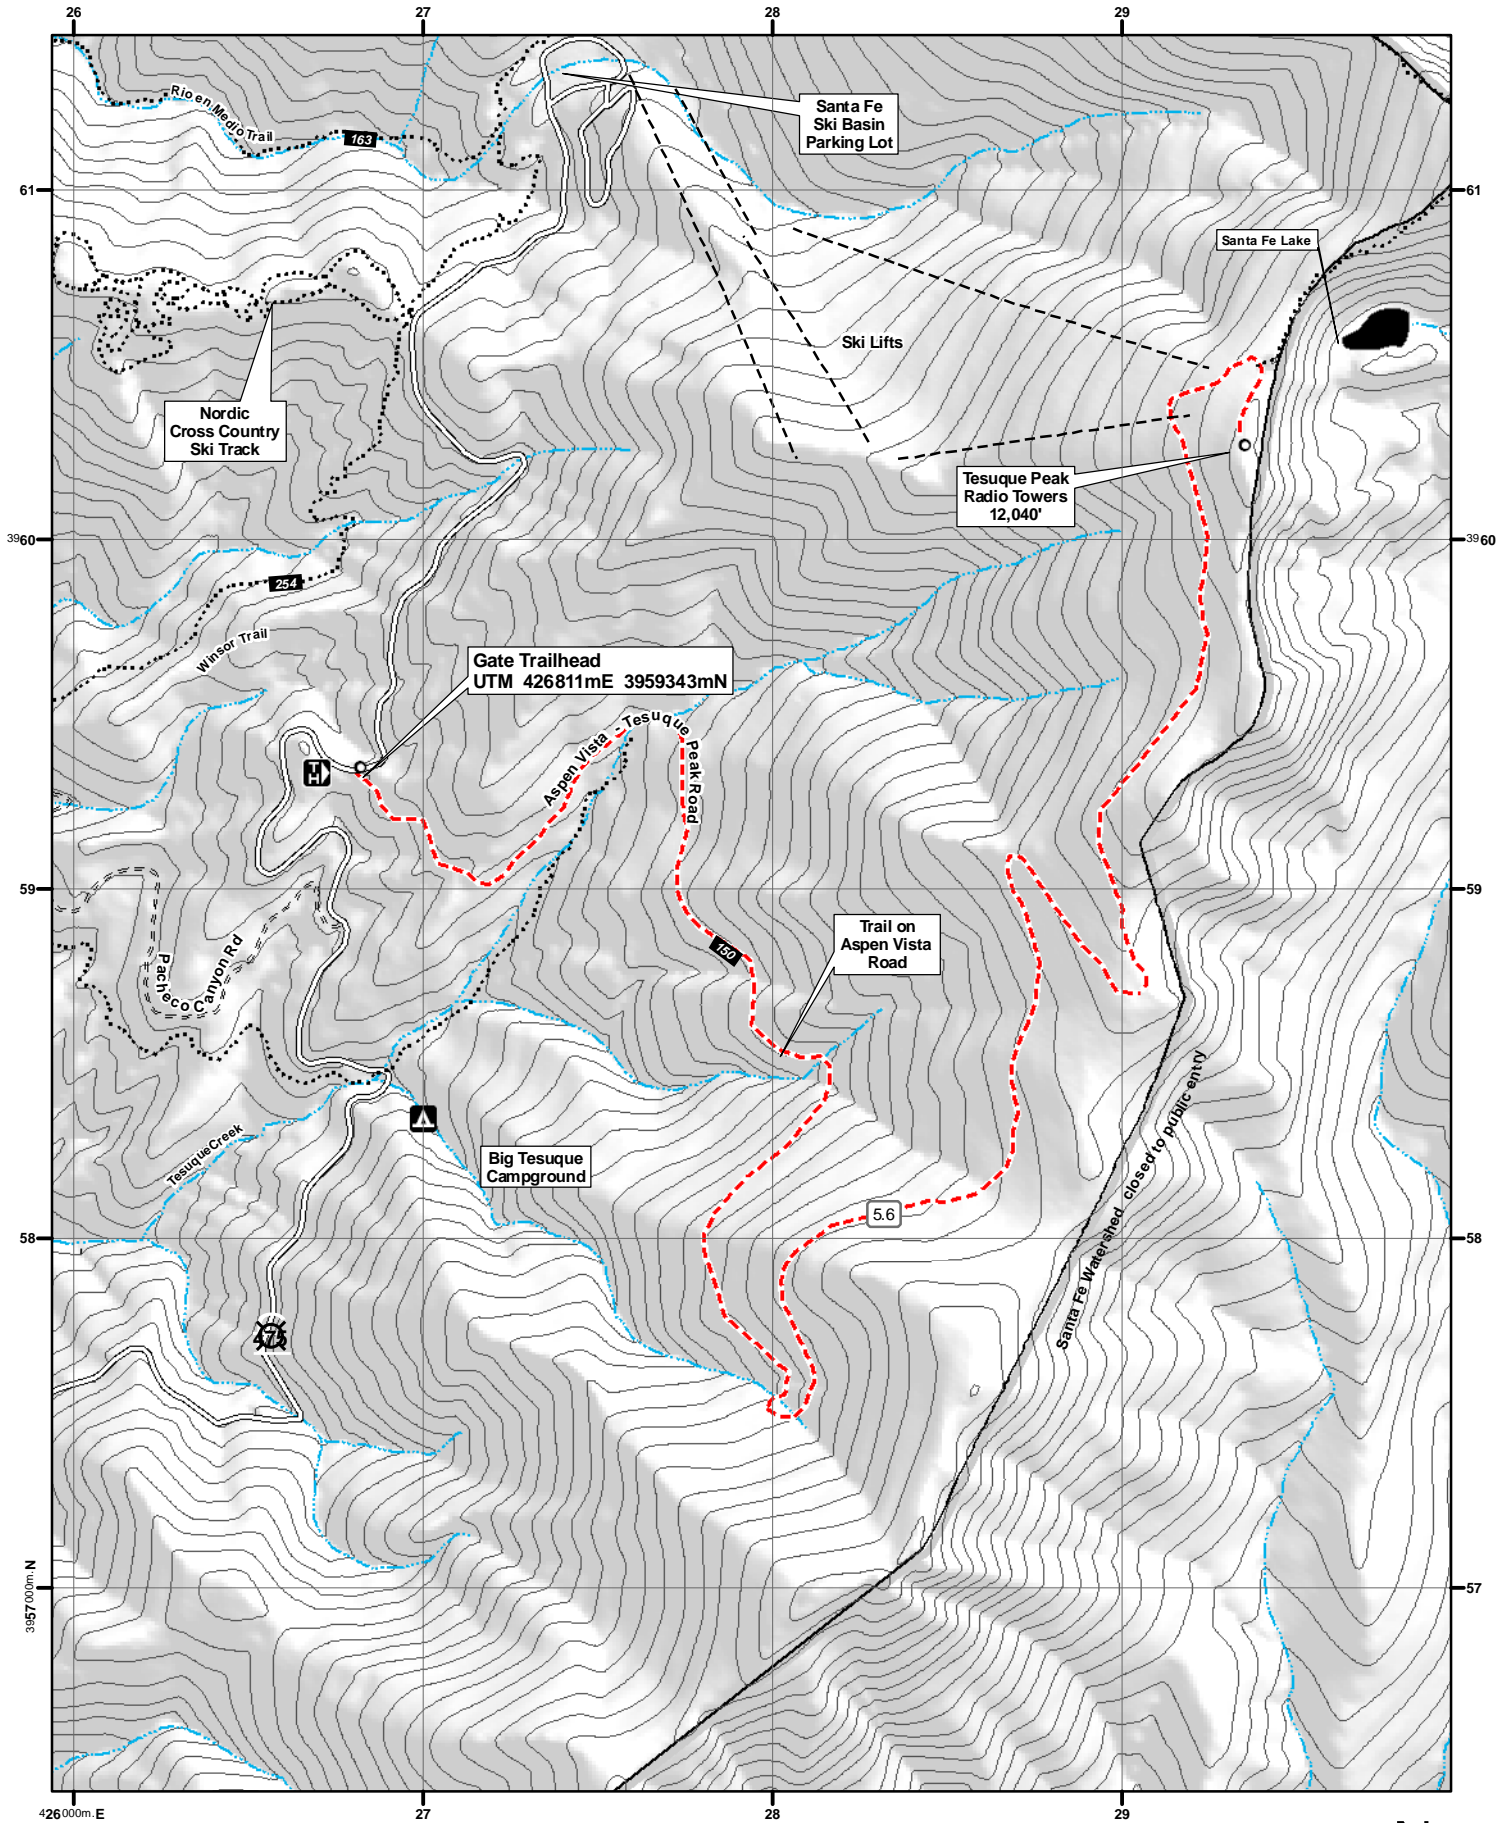

8 Aspen Vista to Tesuque Peak

- Primary Trail - - - - -
- Other Trails - - - - -
- Mileage - - - - - 0.5

More detailed hike descriptions and access information available in "Day Hikes in the Santa Fe Area" - Sierra Club
 Map Created by Travel Bug 839 Paseo de Peralta, Santa Fe, NM 87501 505-992-0418 Maps Guides Espresso!

UTM 13 S NAD 1927
 1000 Meter Grid