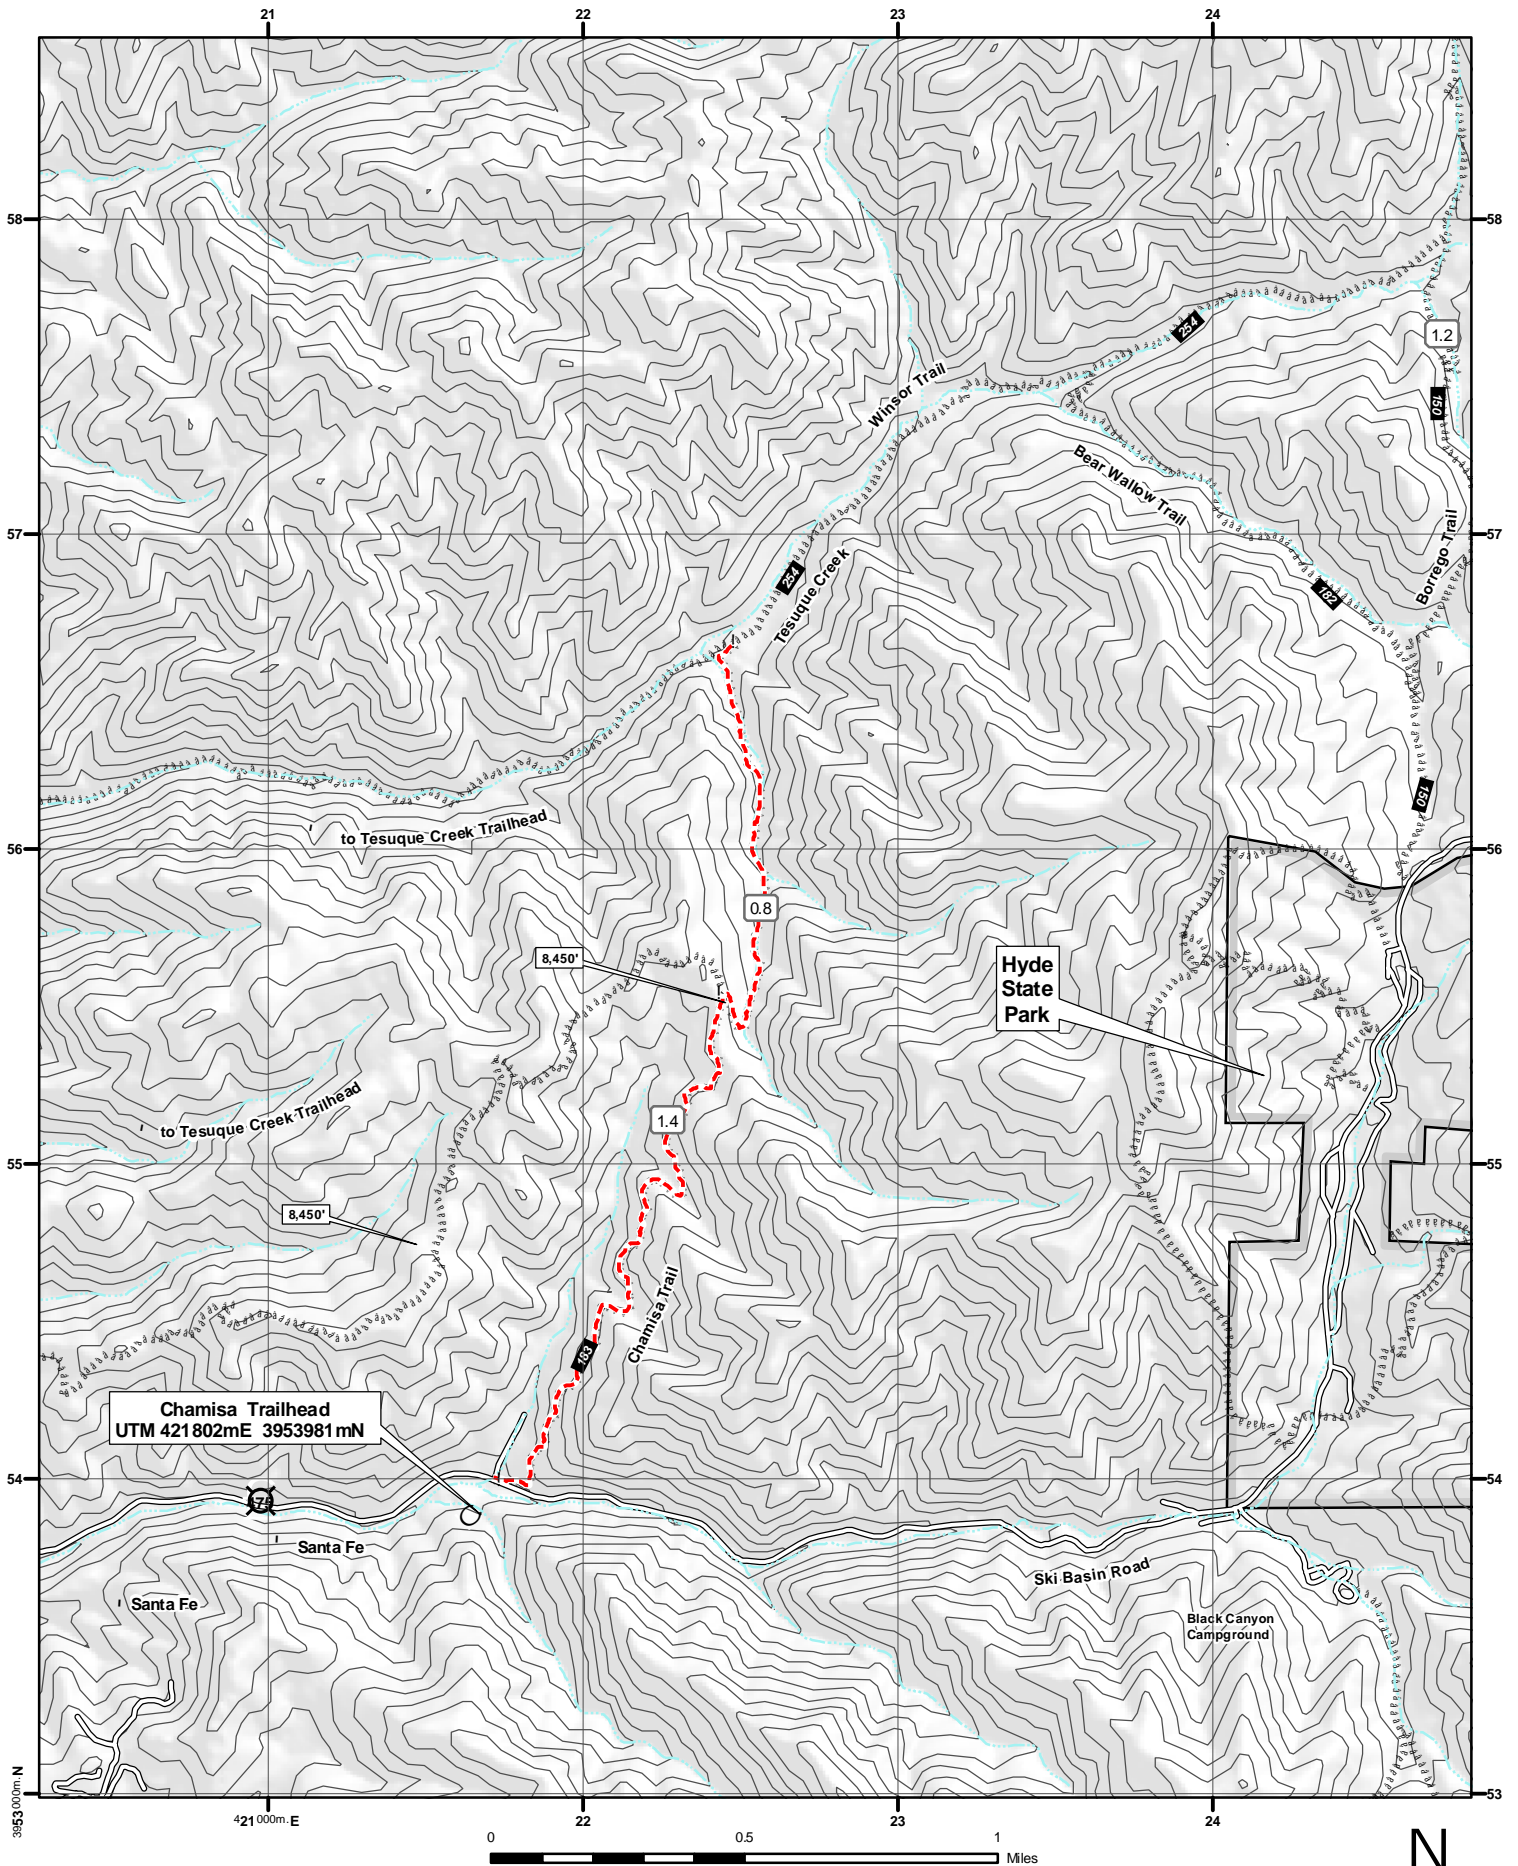

6 Chamisa Trail

Primary Trail - - - - -
 Other Trails - - - - -
 Mileage 0.5

More detailed hike descriptions and access information available in "Day Hikes in the Santa Fe Area" - Sierra Club
 Map Created by Travel Bug 839 Paseo de Peralta, Santa Fe, NM 87501 505-992-0418 Maps Guides Espresso!

UTM 13 S NAD 1927
 1000 Meter Grid