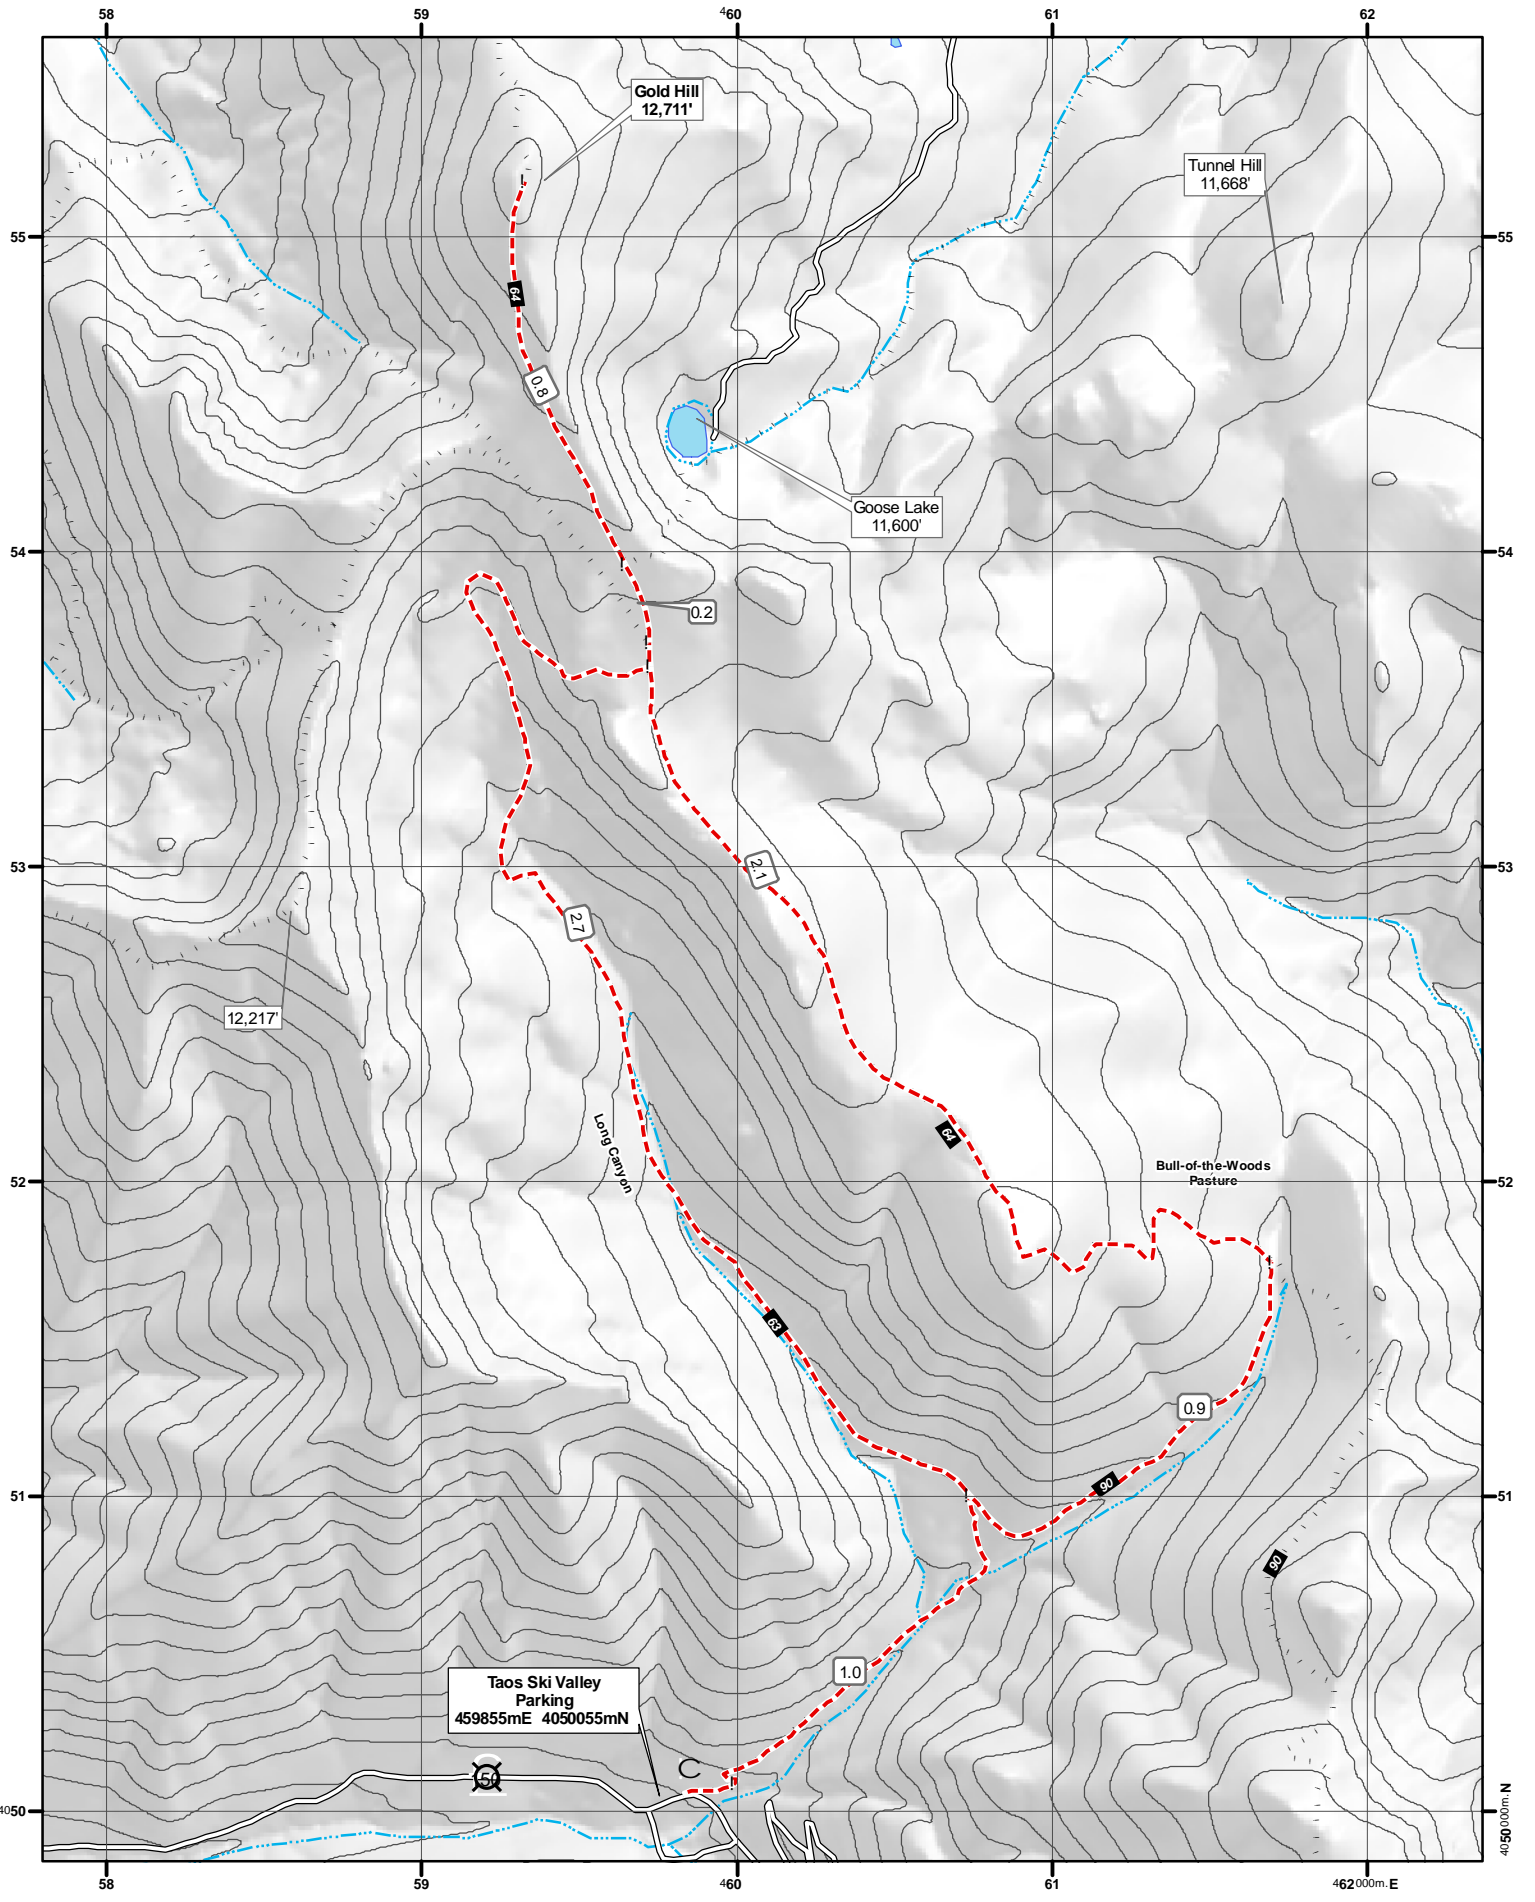

59 Gold Hill

- Primary Trail 
- Other Trails 
- Mileage 

CONTOUR INTERVAL 160 FEET

More detailed hike descriptions and access information available in "Day Hikes in the Santa Fe Area" - Sierra Club
Map Created by Travel Bug 839 Paseo de Peralta, Santa Fe, NM 87501 505-992-0418 Maps Guides Espresso!

UTM 13 S NAD 1927
1000 Meter Grid